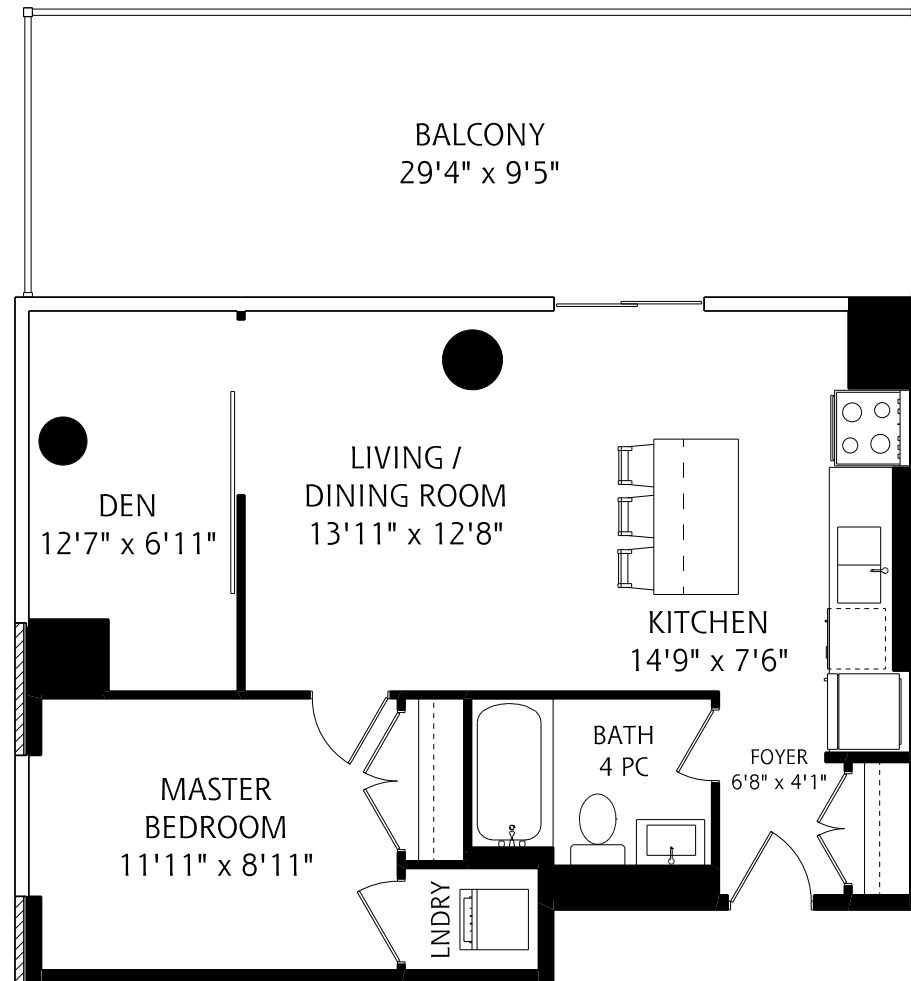

# 80 Western Battery Road, Suite 604

680 SQUARE FEET

ALL MEASUREMENTS SHOULD BE CONSIDERED APPROXIMATE