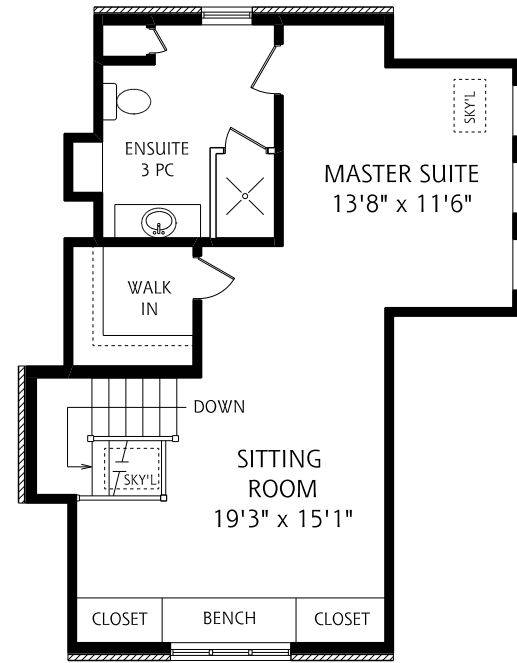

# 107 Lee Avenue

MAIN FLOOR  
890 SQUARE FEET

SECOND FLOOR  
855 SQUARE FEET

THIRD FLOOR  
610 SQUARE FEET

LOWER LEVEL  
770 SQUARE FEET