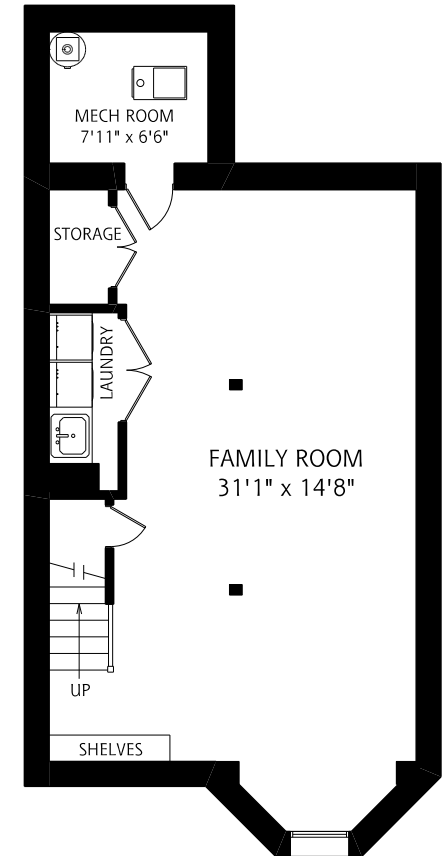

# 107 Lee Avenue

MAIN FLOOR  
890 SQUARE FEET

SECOND FLOOR  
855 SQUARE FEET

THIRD FLOOR  
610 SQUARE FEET

LOWER LEVEL  
770 SQUARE FEET