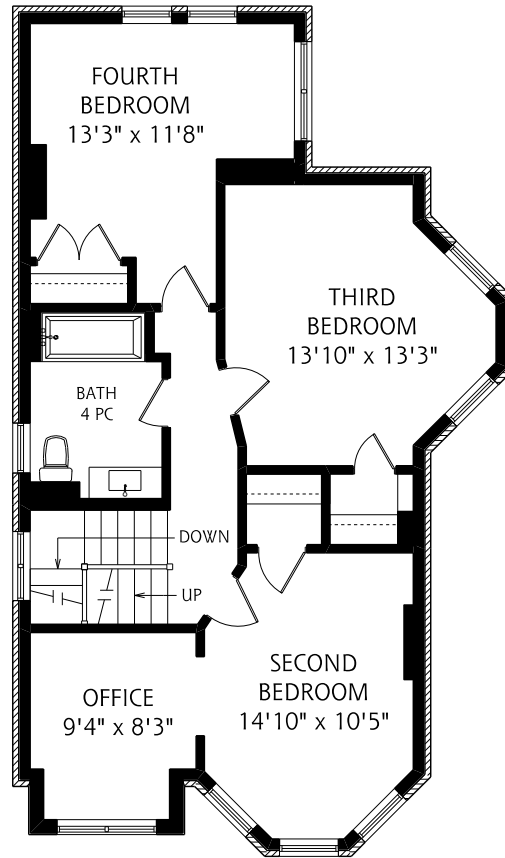

# 107 Lee Avenue

MAIN FLOOR  
890 SQUARE FEET

SECOND FLOOR  
855 SQUARE FEET

THIRD FLOOR  
610 SQUARE FEET

LOWER LEVEL  
770 SQUARE FEET