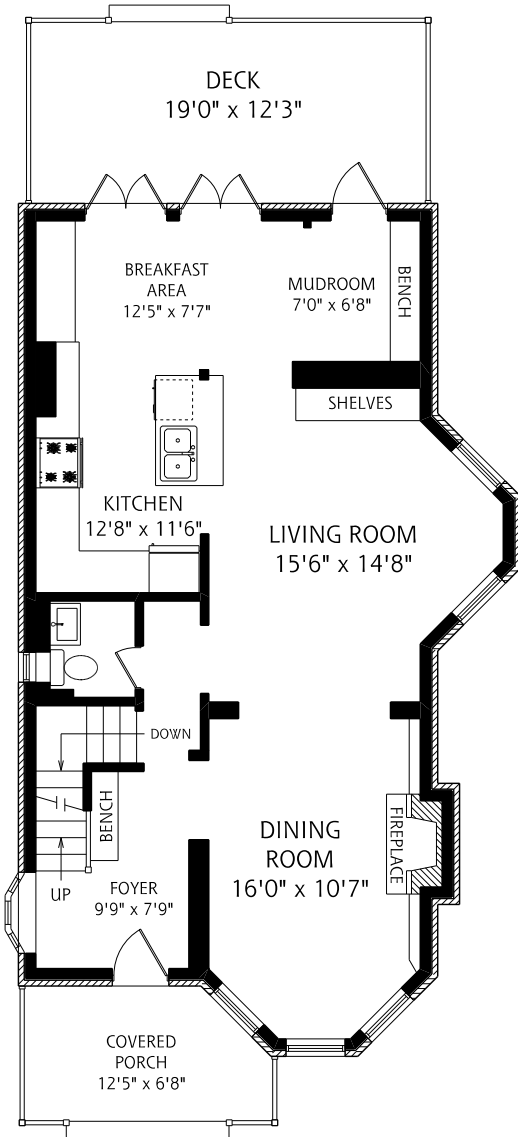

# 107 Lee Avenue

MAIN FLOOR  
890 SQUARE FEET

SECOND FLOOR  
855 SQUARE FEET

THIRD FLOOR  
610 SQUARE FEET

LOWER LEVEL  
770 SQUARE FEET