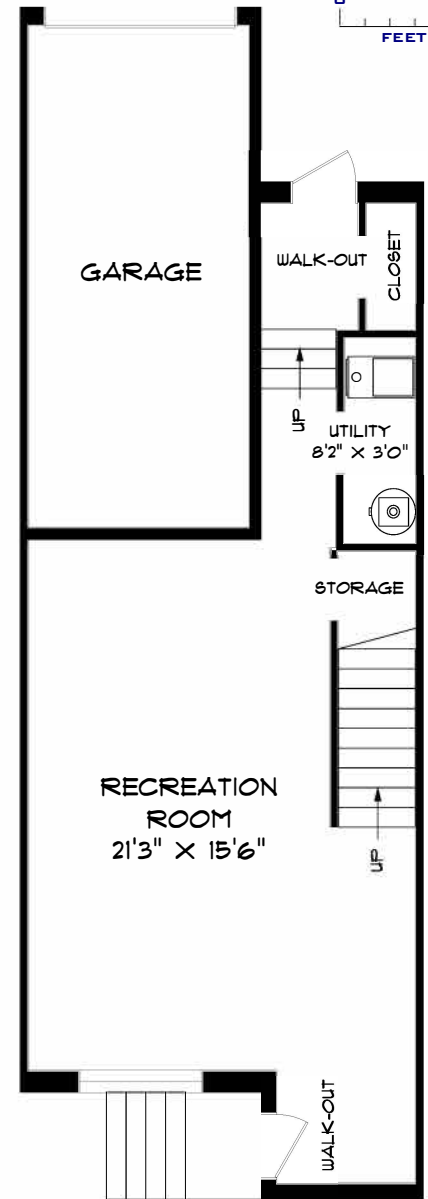

112 EARL PLACE

MAIN FLOOR
698 SQUARE FEET

SECOND FLOOR
608 SQUARE FEET

THIRD FLOOR
567 SQUARE FEET

LOWER LEVEL
491 SQUARE FEET