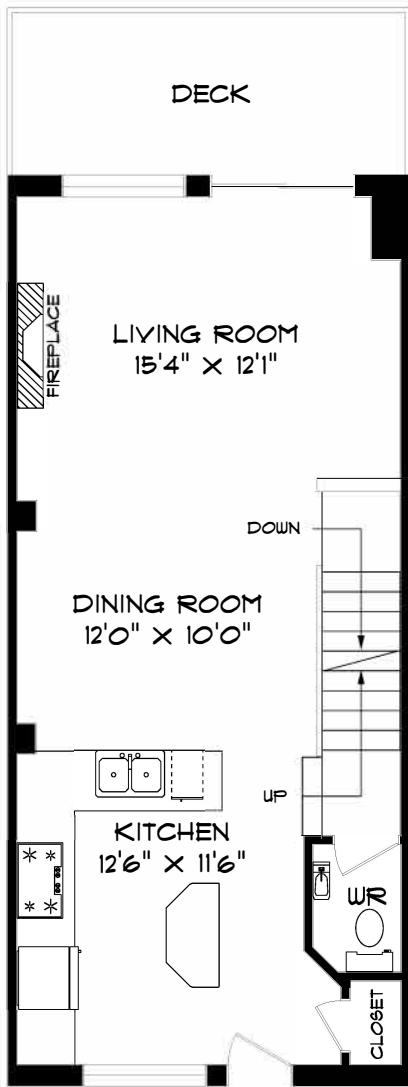

112 EARL PLACE

MAIN FLOOR
698 SQUARE FEET

SECOND FLOOR
608 SQUARE FEET

THIRD FLOOR
567 SQUARE FEET

LOWER LEVEL
491 SQUARE FEET