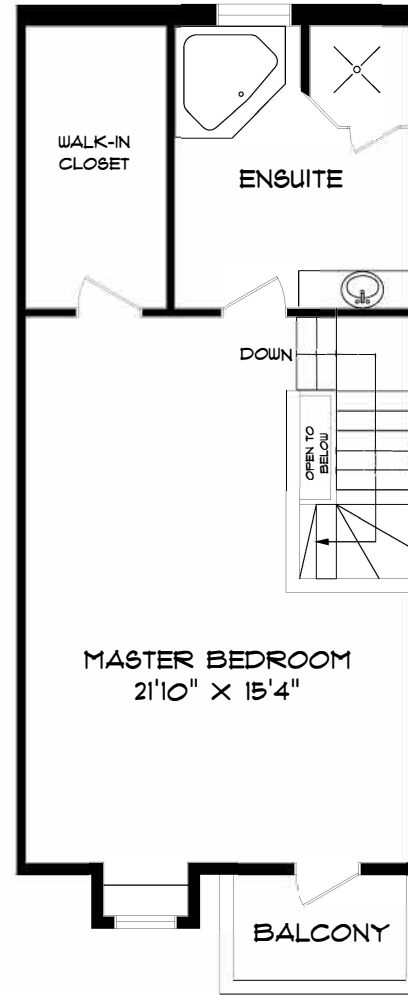

112 EARL PLACE

MAIN FLOOR
698 SQUARE FEET

SECOND FLOOR
608 SQUARE FEET

THIRD FLOOR
567 SQUARE FEET

LOWER LEVEL
491 SQUARE FEET