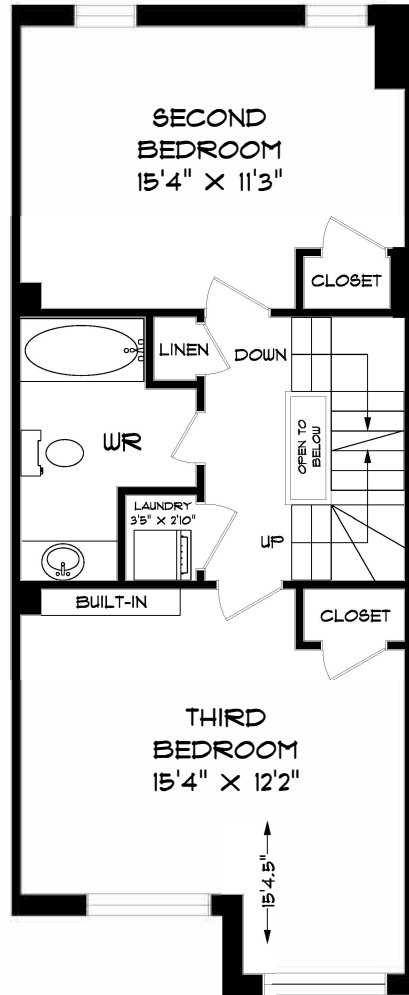

112 EARL PLACE

MAIN FLOOR
698 SQUARE FEET

SECOND FLOOR
608 SQUARE FEET

THIRD FLOOR
567 SQUARE FEET

LOWER LEVEL
491 SQUARE FEET