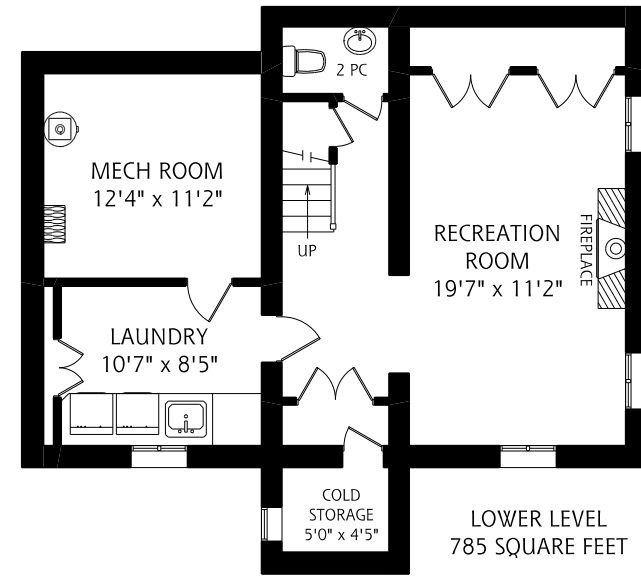

# 12 Divadale Drive

MAIN FLOOR  
1,510 SQUARE FEET

ALL MEASUREMENTS SHOULD BE CONSIDERED APPROXIMATE

SECOND FLOOR  
1,375 SQUARE FEET

LOWER LEVEL  
785 SQUARE FEET