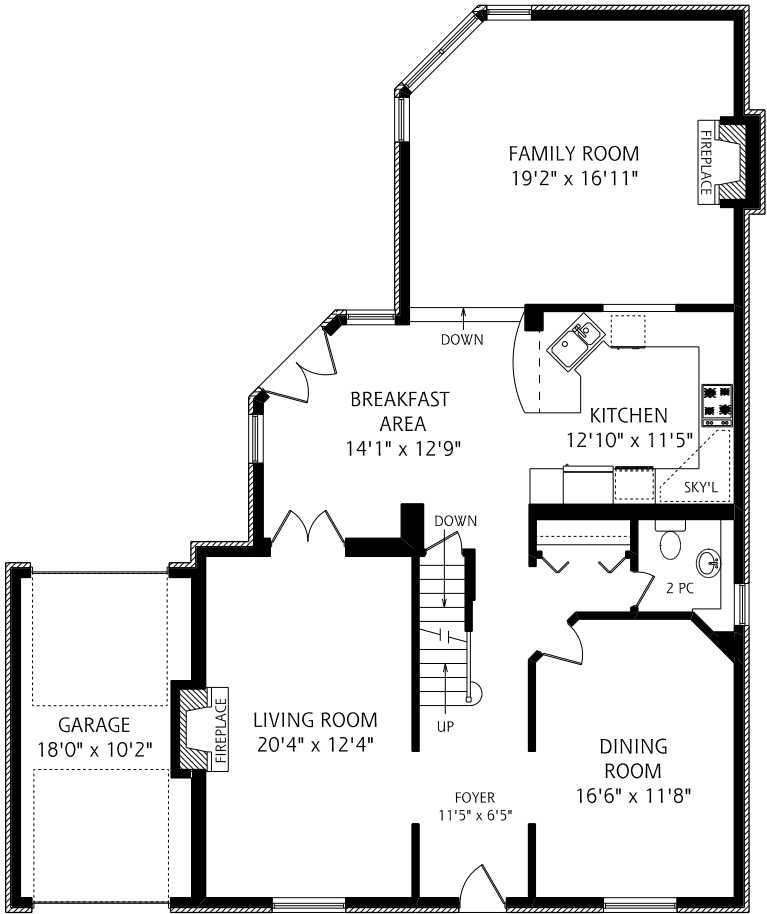

# 12 Divadale Drive

MAIN FLOOR  
1,510 SQUARE FEET

ALL MEASUREMENTS SHOULD BE CONSIDERED APPROXIMATE

SECOND FLOOR  
1,375 SQUARE FEET

LOWER LEVEL  
785 SQUARE FEET