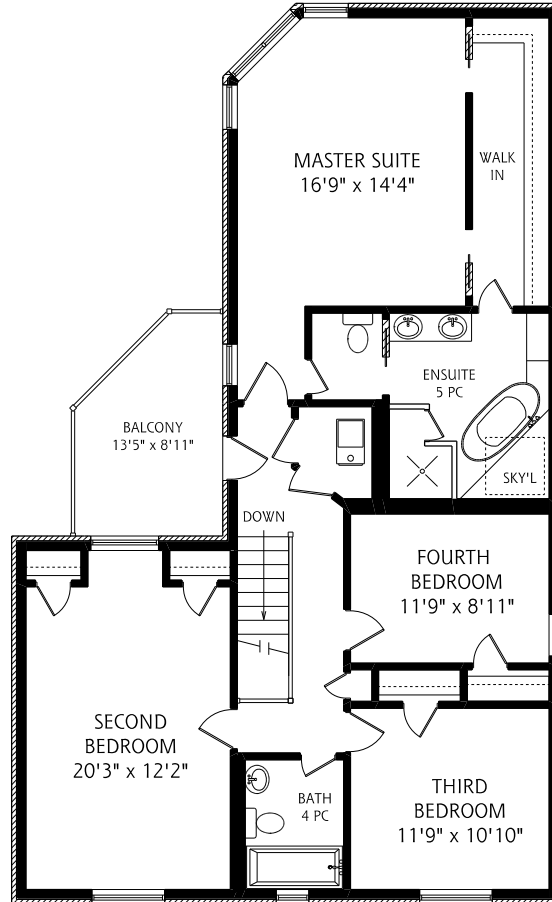

# 12 Divadale Drive

MAIN FLOOR  
1,510 SQUARE FEET

ALL MEASUREMENTS SHOULD BE CONSIDERED APPROXIMATE

SECOND FLOOR  
1,375 SQUARE FEET

LOWER LEVEL  
785 SQUARE FEET