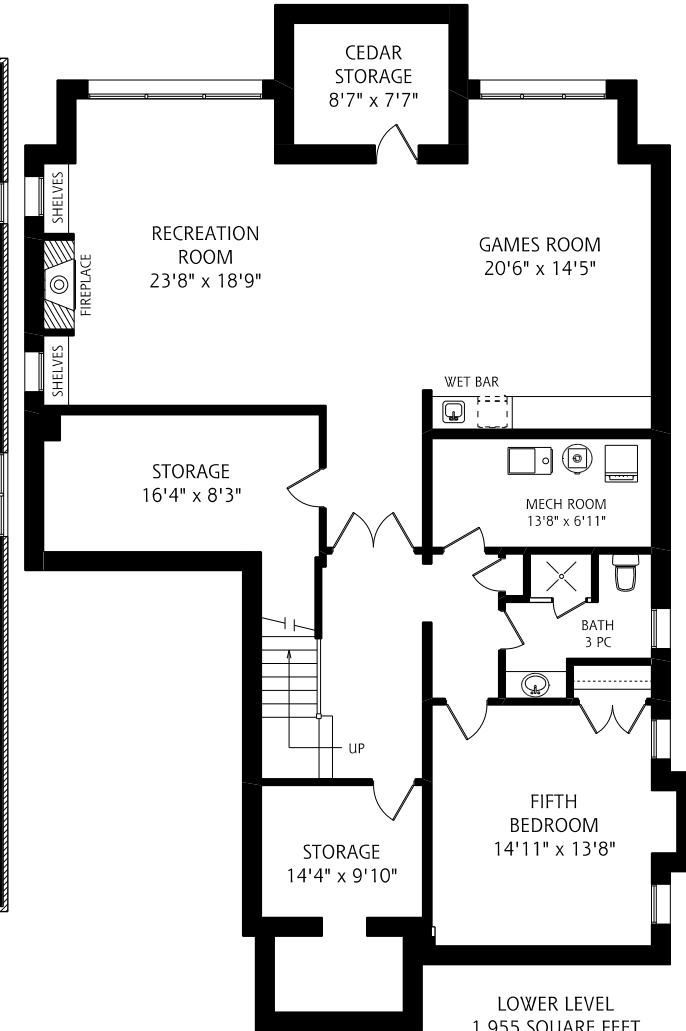

HEAPS ESTRIN

REAL ESTATE TEAM

179 Yonge Boulevard

MAIN FLOOR
1,810 SQUARE FEET

SECOND FLOOR
2,000 SQUARE FEET

LOWER LEVEL
1,955 SQUARE FEET