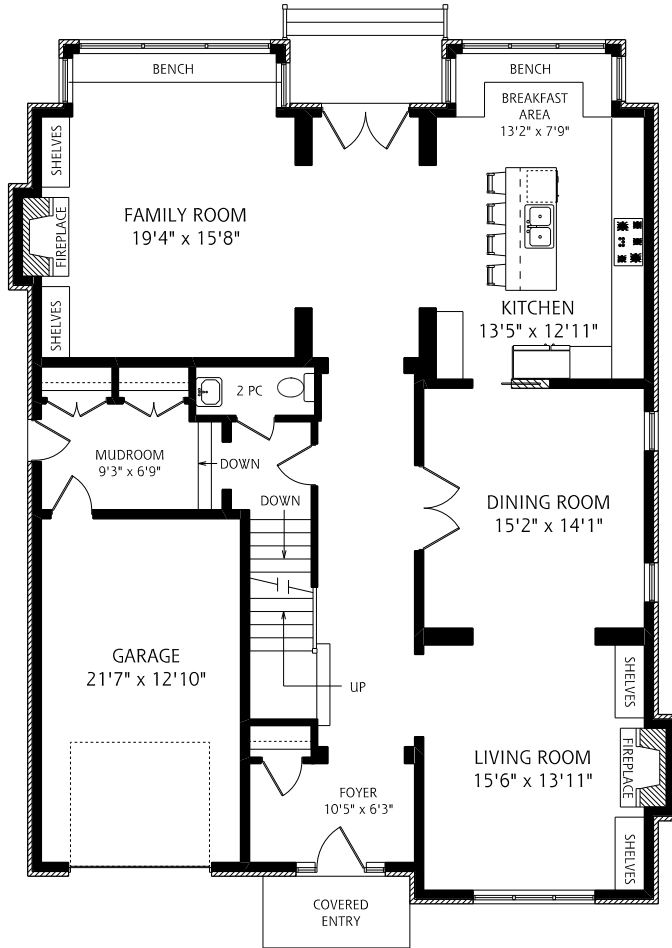

HEAPS ESTRIN

REAL ESTATE TEAM

179 Yonge Boulevard

MAIN FLOOR
1,810 SQUARE FEET

SECOND FLOOR
2,000 SQUARE FEET

LOWER LEVEL
1,955 SQUARE FEET