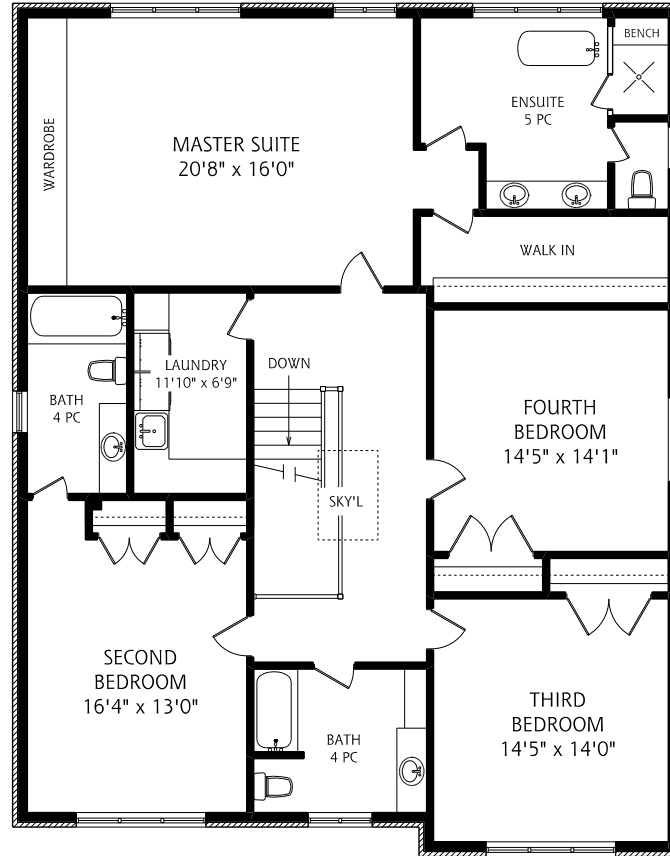

HEAPS ESTRIN

REAL ESTATE TEAM

179 Yonge Boulevard

MAIN FLOOR
1,810 SQUARE FEET

SECOND FLOOR
2,000 SQUARE FEET

LOWER LEVEL
1,955 SQUARE FEET