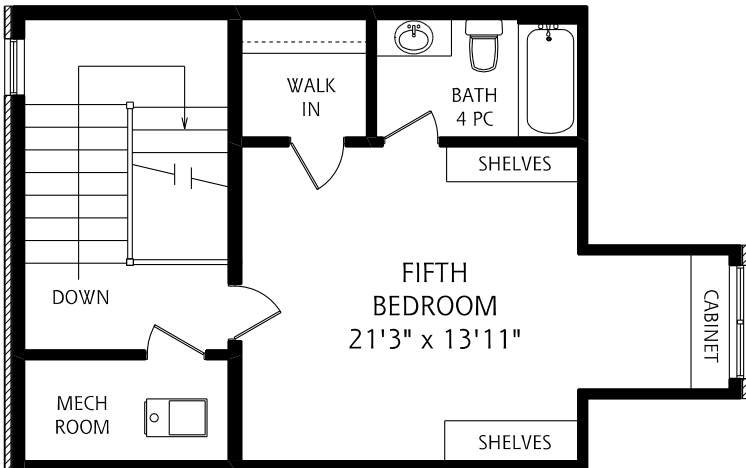

# 58 Glenrose Avenue

MAIN FLOOR  
1,925 SQUARE FEET

SECOND FLOOR  
1,875 SQUARE FEET

THIRD FLOOR  
575 SQUARE FEET

LOWER LEVEL  
1,925 SQUARE FEET