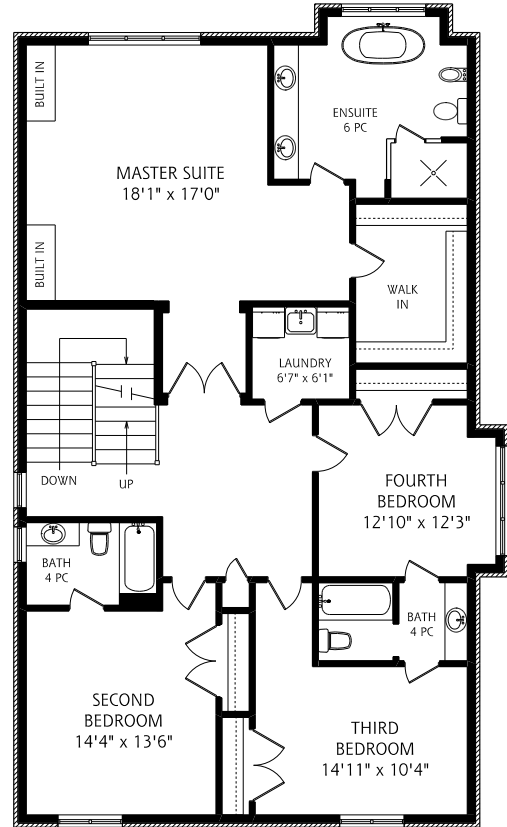

# 58 Glenrose Avenue

MAIN FLOOR  
1,925 SQUARE FEET

SECOND FLOOR  
1,875 SQUARE FEET

THIRD FLOOR  
575 SQUARE FEET

LOWER LEVEL  
1,925 SQUARE FEET