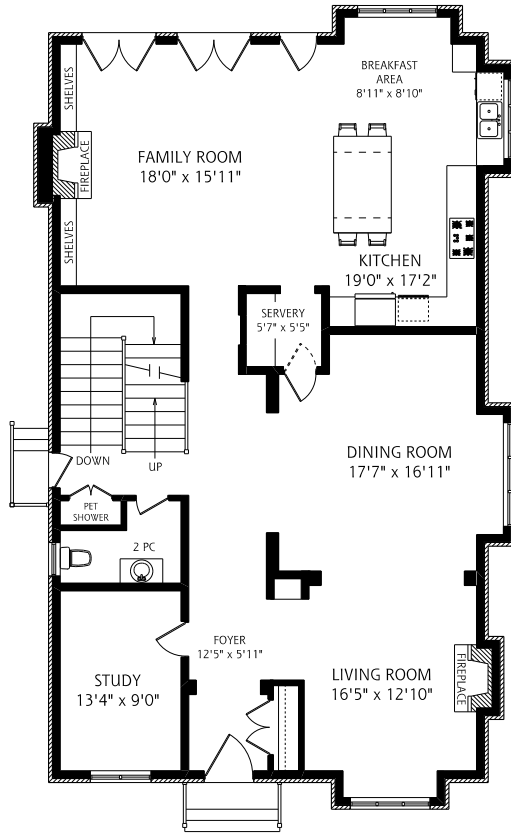

# 58 Glenrose Avenue

MAIN FLOOR  
1,925 SQUARE FEET

SECOND FLOOR  
1,875 SQUARE FEET

THIRD FLOOR  
575 SQUARE FEET

LOWER LEVEL  
1,925 SQUARE FEET