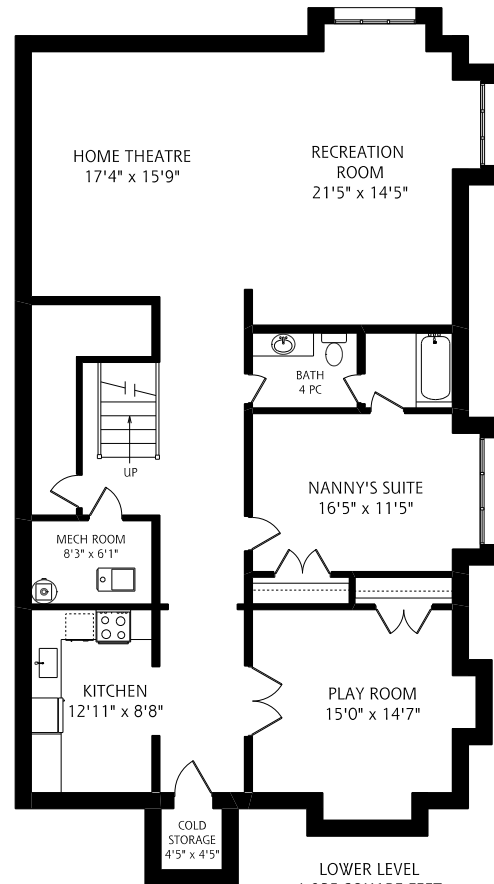

# 58 Glenrose Avenue

MAIN FLOOR  
1,925 SQUARE FEET

SECOND FLOOR  
1,875 SQUARE FEET

THIRD FLOOR  
575 SQUARE FEET

LOWER LEVEL  
1,925 SQUARE FEET