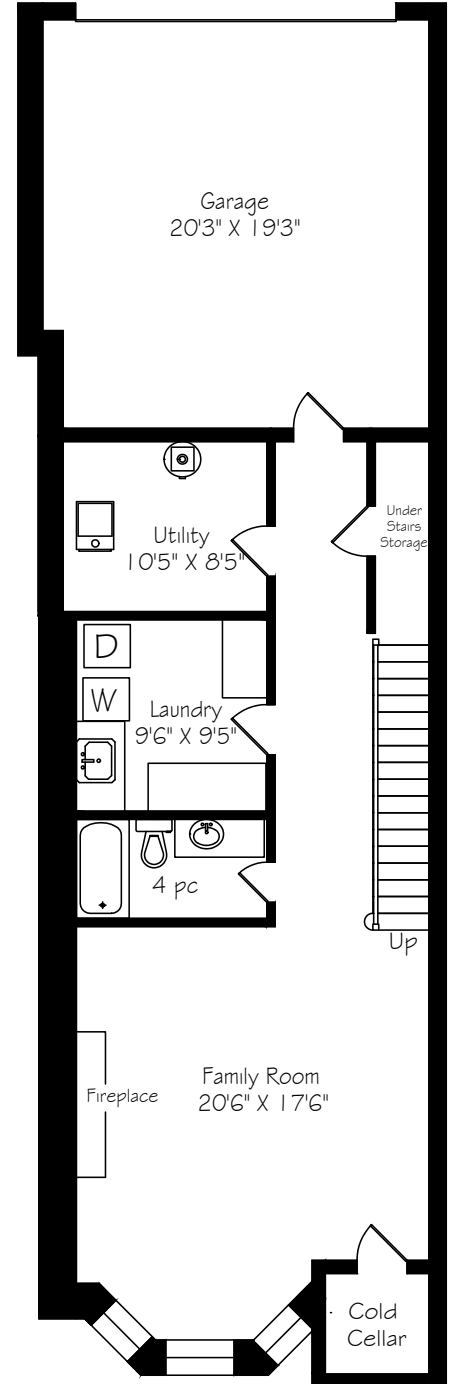

HEAPS ESTRIN

REAL ESTATE TEAM

17 Nanton Avenue

Main Floor
1362 Square Feet

Measurements and Calculations are approximate
To be used as guidelines only

Second Floor
1362 Square Feet

Measurements and Calculations are approximate
To be used as guidelines only

Lower Level
894 Square Feet

Measurements and Calculations are approximate
To be used as guidelines only