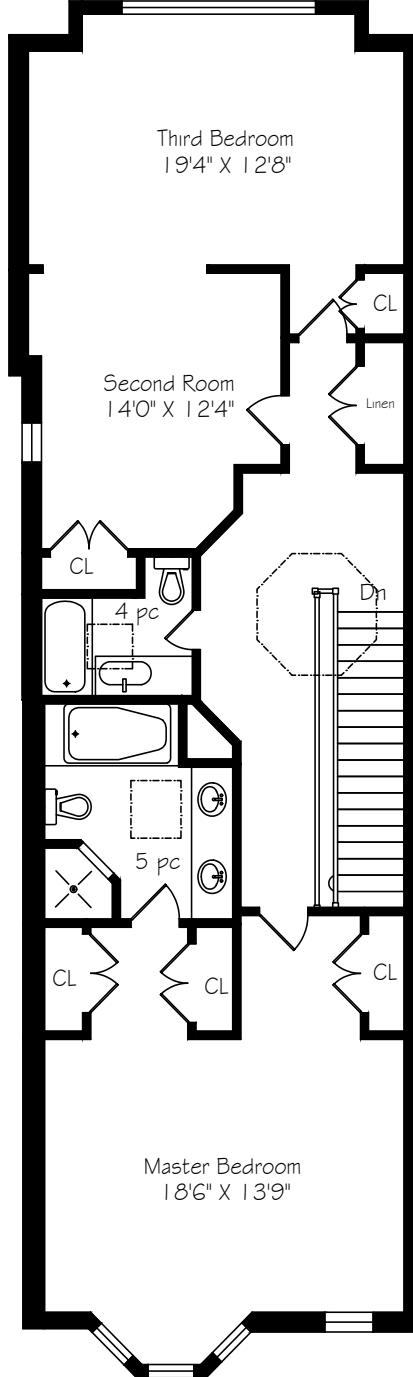

HEAPS ESTRIN

REAL ESTATE TEAM

17 Nanton Avenue

Main Floor
1362 Square Feet

Measurements and Calculations are approximate
To be used as guidelines only

Second Floor
1362 Square Feet

Measurements and Calculations are approximate
To be used as guidelines only

Lower Level
894 Square Feet

Measurements and Calculations are approximate
To be used as guidelines only