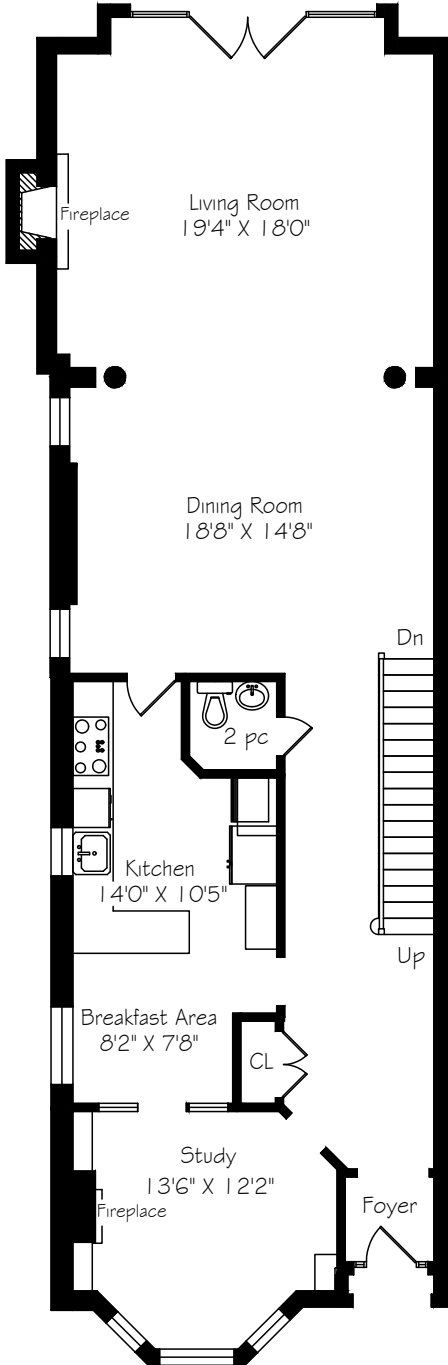

HEAPS ESTRIN

REAL ESTATE TEAM

17 Nanton Avenue

Main Floor
1362 Square Feet

Measurements and Calculations are approximate
To be used as guidelines only

Second Floor
1362 Square Feet

Measurements and Calculations are approximate
To be used as guidelines only

Lower Level
894 Square Feet

Measurements and Calculations are approximate
To be used as guidelines only