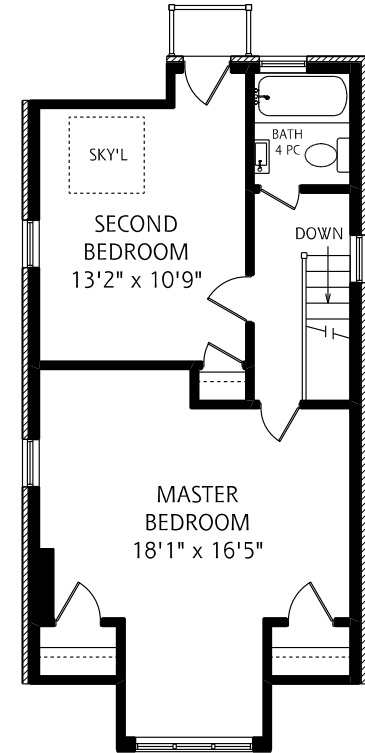

HEAPS ESTRIN

REAL ESTATE TEAM

100 Wheeler Avenue

LOWER LEVEL
805 SQUARE FEET

MAIN FLOOR
825 SQUARE FEET

SECOND FLOOR
825 SQUARE FEET

THIRD FLOOR
610 SQUARE FEET

ALL MEASUREMENTS SHOULD BE CONSIDERED APPROXIMATE