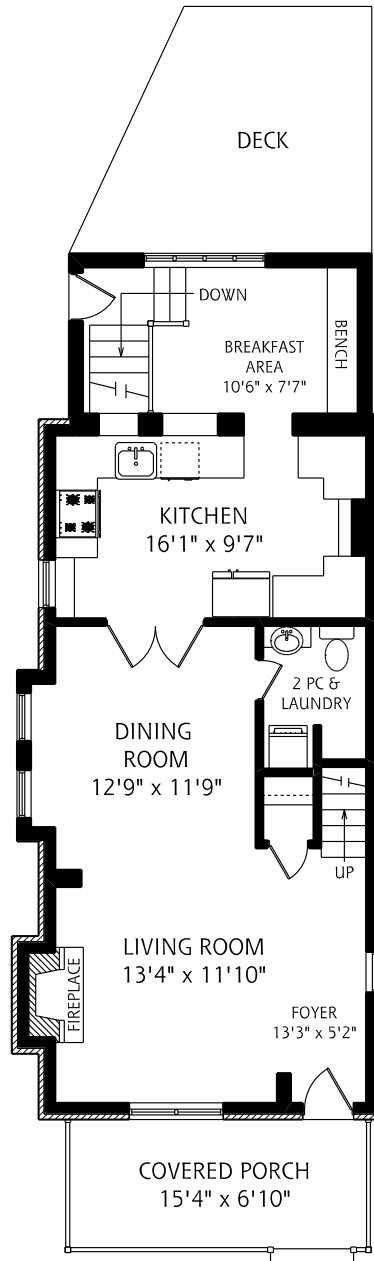

HEAPS ESTRIN

REAL ESTATE TEAM

100 Wheeler Avenue

LOWER LEVEL
805 SQUARE FEET

MAIN FLOOR
825 SQUARE FEET

SECOND FLOOR
825 SQUARE FEET

THIRD FLOOR
610 SQUARE FEET

ALL MEASUREMENTS SHOULD BE CONSIDERED APPROXIMATE