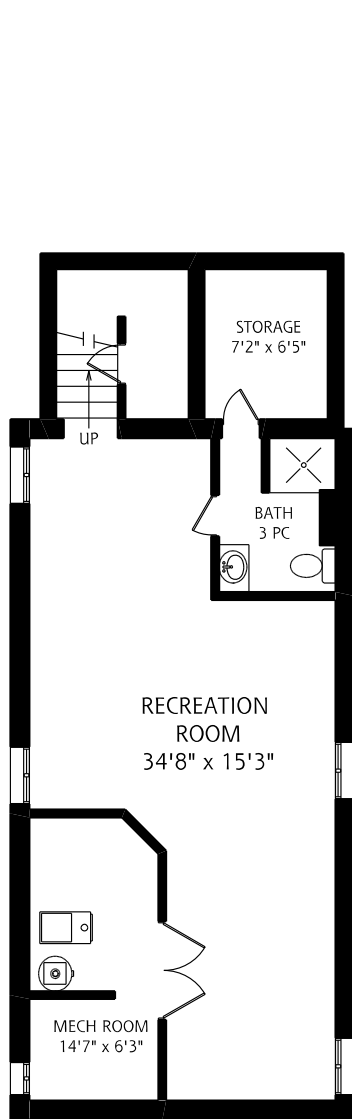

HEAPS ESTRIN

REAL ESTATE TEAM

100 Wheeler Avenue

LOWER LEVEL
805 SQUARE FEET

MAIN FLOOR
825 SQUARE FEET

SECOND FLOOR
825 SQUARE FEET

THIRD FLOOR
610 SQUARE FEET

ALL MEASUREMENTS SHOULD BE CONSIDERED APPROXIMATE