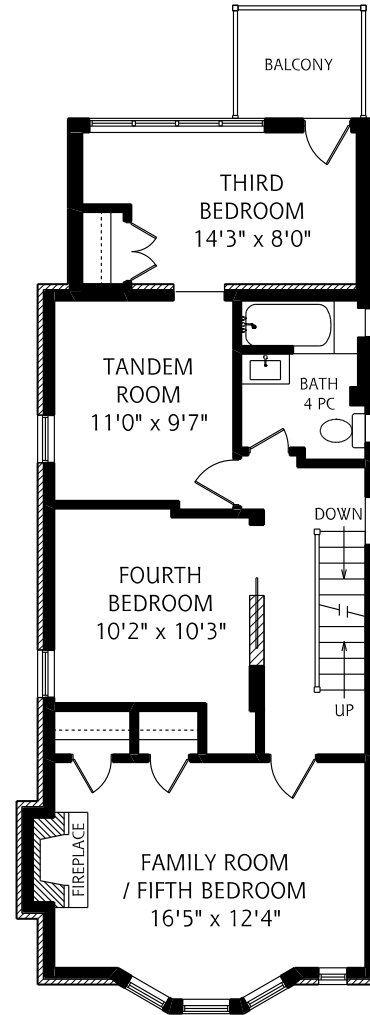

HEAPS ESTRIN

REAL ESTATE TEAM

100 Wheeler Avenue

LOWER LEVEL
805 SQUARE FEET

MAIN FLOOR
825 SQUARE FEET

SECOND FLOOR
825 SQUARE FEET

THIRD FLOOR
610 SQUARE FEET

ALL MEASUREMENTS SHOULD BE CONSIDERED APPROXIMATE