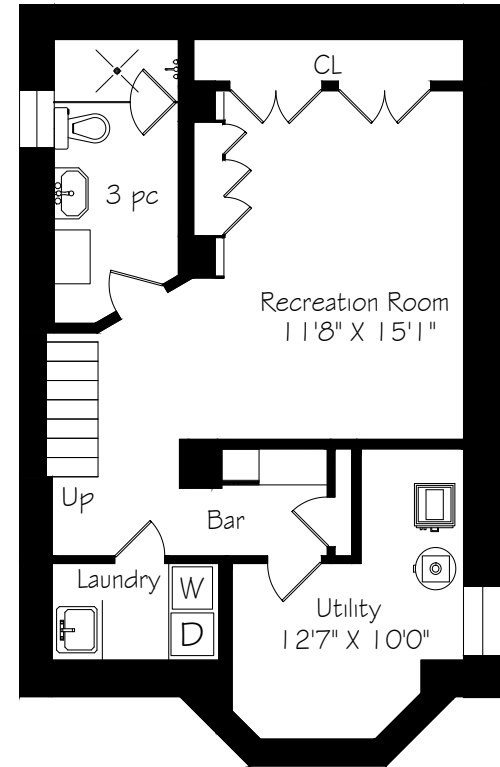

HEAPS ESTRIN

REAL ESTATE TEAM

174 McRae Drive

Main Floor
764 Square Feet

Measurements and Calculations are approximate
To be used as guidelines only

Second Floor
626 Square Feet

Measurements and Calculations are approximate
To be used as guidelines only

Lower Level
653 Square Feet

Measurements and Calculations are approximate
To be used as guidelines only