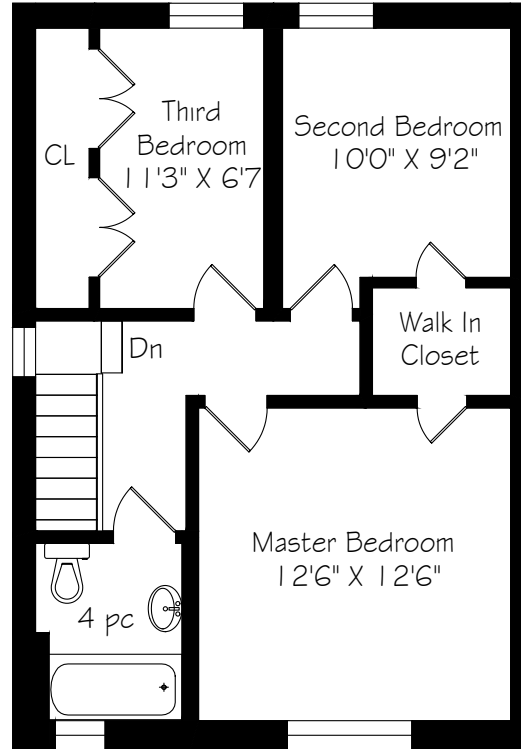

HEAPS ESTRIN

REAL ESTATE TEAM

174 McRae Drive

Main Floor
764 Square Feet

Measurements and Calculations are approximate
To be used as guidelines only

Second Floor
626 Square Feet

Measurements and Calculations are approximate
To be used as guidelines only

Lower Level
653 Square Feet

Measurements and Calculations are approximate
To be used as guidelines only