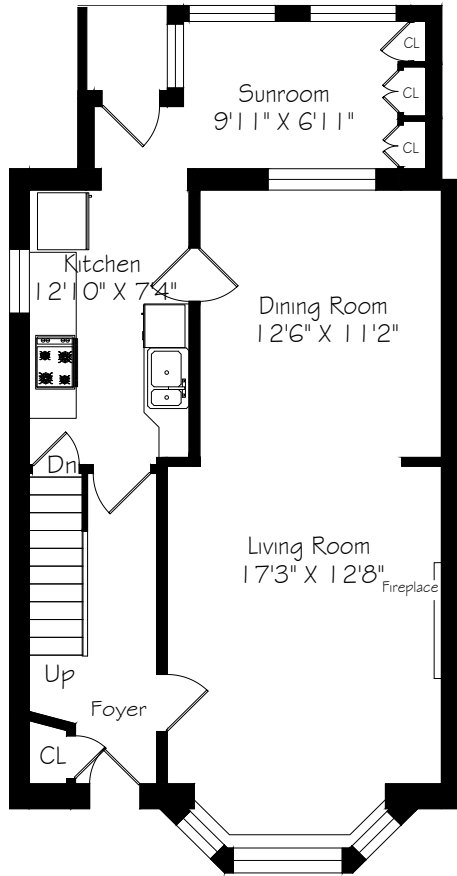

HEAPS ESTRIN

REAL ESTATE TEAM

174 McRae Drive

Main Floor
764 Square Feet

Measurements and Calculations are approximate
To be used as guidelines only

Second Floor
626 Square Feet

Measurements and Calculations are approximate
To be used as guidelines only

Lower Level
653 Square Feet

Measurements and Calculations are approximate
To be used as guidelines only