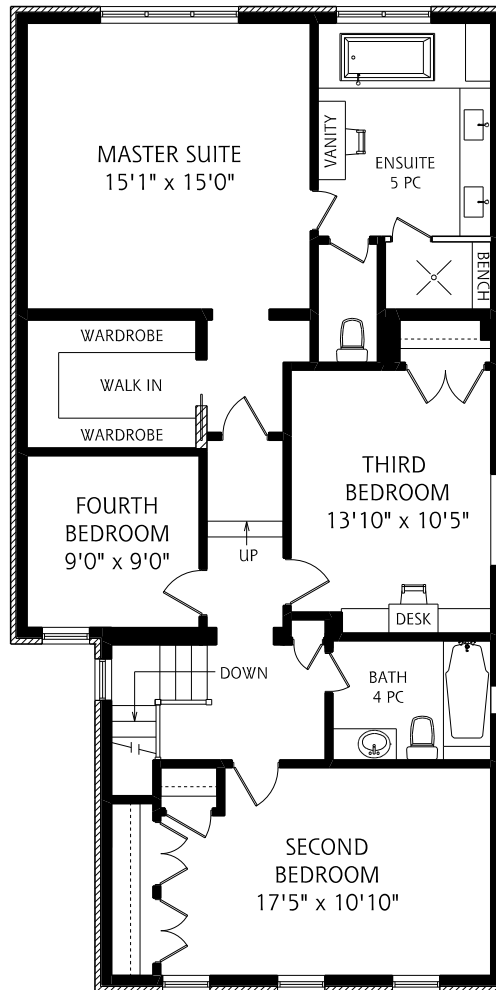

HEAPS ESTRIN

REAL ESTATE TEAM

20 Astor Avenue

MAIN FLOOR
1,340 SQUARE FEET

ALL MEASUREMENTS SHOULD BE CONSIDERED APPROXIMATE

SECOND FLOOR
1,285 SQUARE FEET

LOWER LEVEL
1,310 SQUARE FEET