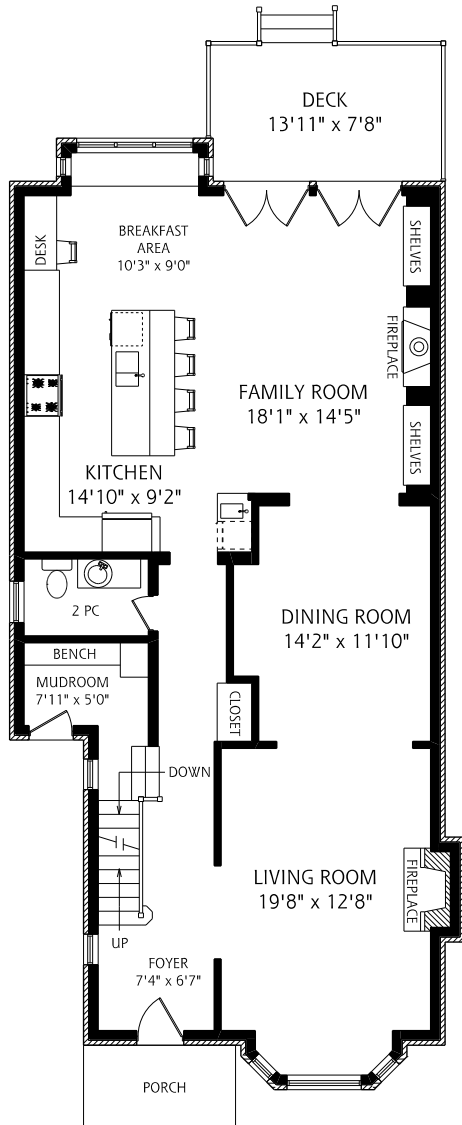

HEAPS ESTRIN

REAL ESTATE TEAM

20 Astor Avenue

MAIN FLOOR
1,340 SQUARE FEET

ALL MEASUREMENTS SHOULD BE CONSIDERED APPROXIMATE

SECOND FLOOR
1,285 SQUARE FEET

LOWER LEVEL
1,310 SQUARE FEET