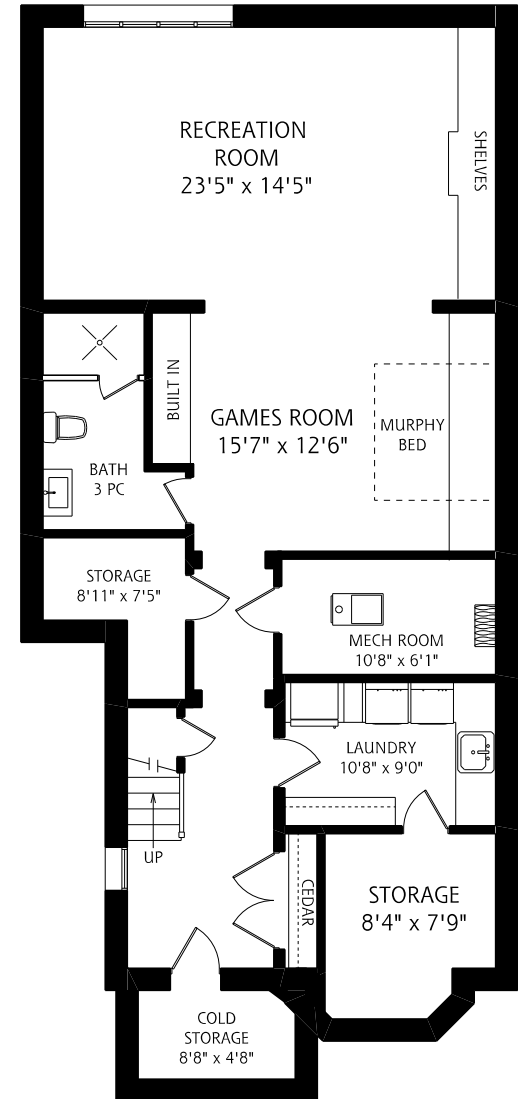

HEAPS ESTRIN

REAL ESTATE TEAM

20 Astor Avenue

MAIN FLOOR
1,340 SQUARE FEET

ALL MEASUREMENTS SHOULD BE CONSIDERED APPROXIMATE

SECOND FLOOR
1,285 SQUARE FEET

LOWER LEVEL
1,310 SQUARE FEET