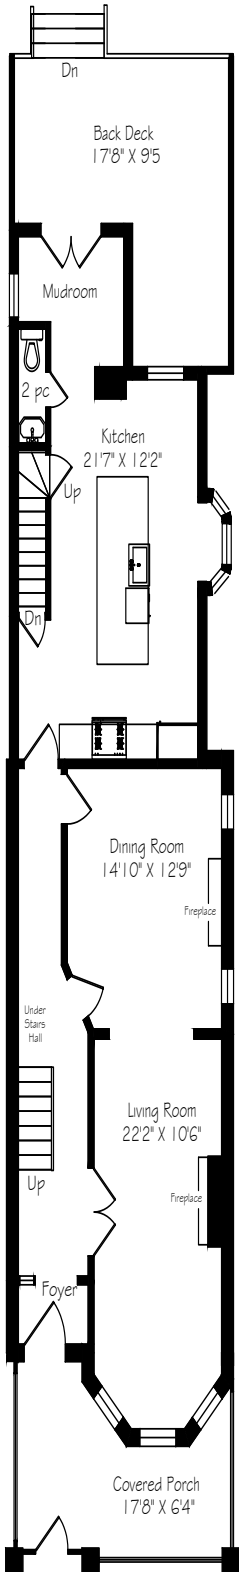

HEAPS ESTRIN

REAL ESTATE TEAM

306 Wellesley Street East