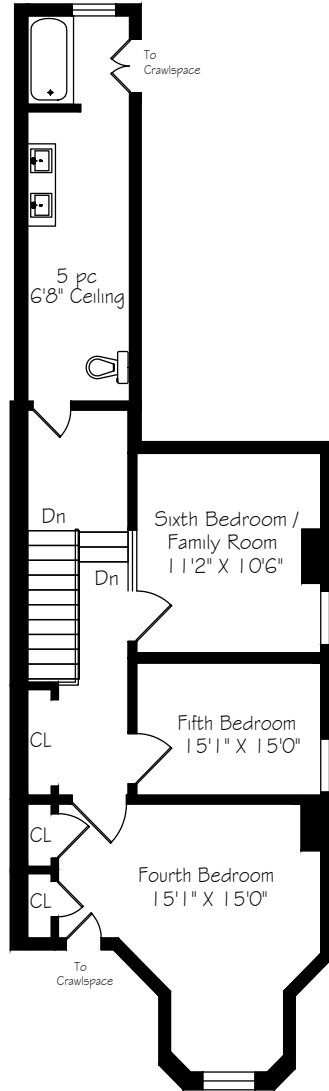

HEAPS ESTRIN

REAL ESTATE TEAM

306 Wellesley Street East

Measurements and Calculations are approximate
To be used as guidelines only