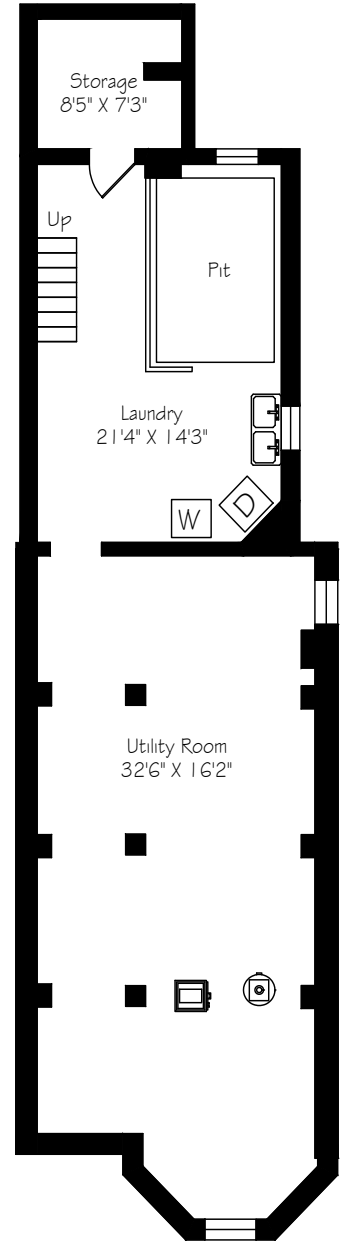

Measurements and Calculations are approximate
To be used as guidelines only