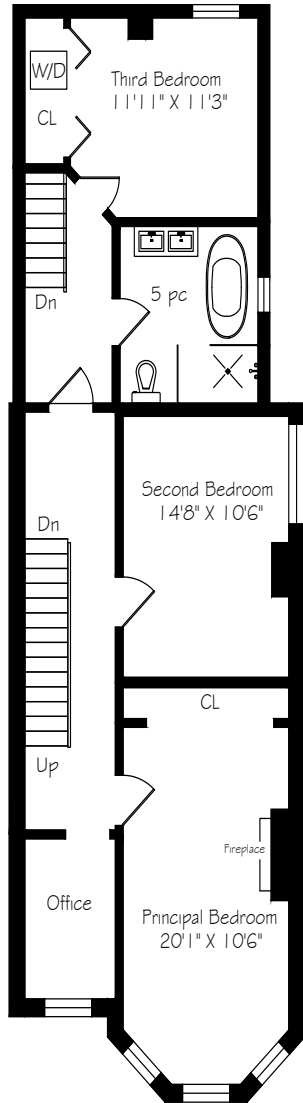

HEAPS ESTRIN

REAL ESTATE TEAM

306 Wellesley Street East

Measurements and Calculations are approximate
To be used as guidelines only