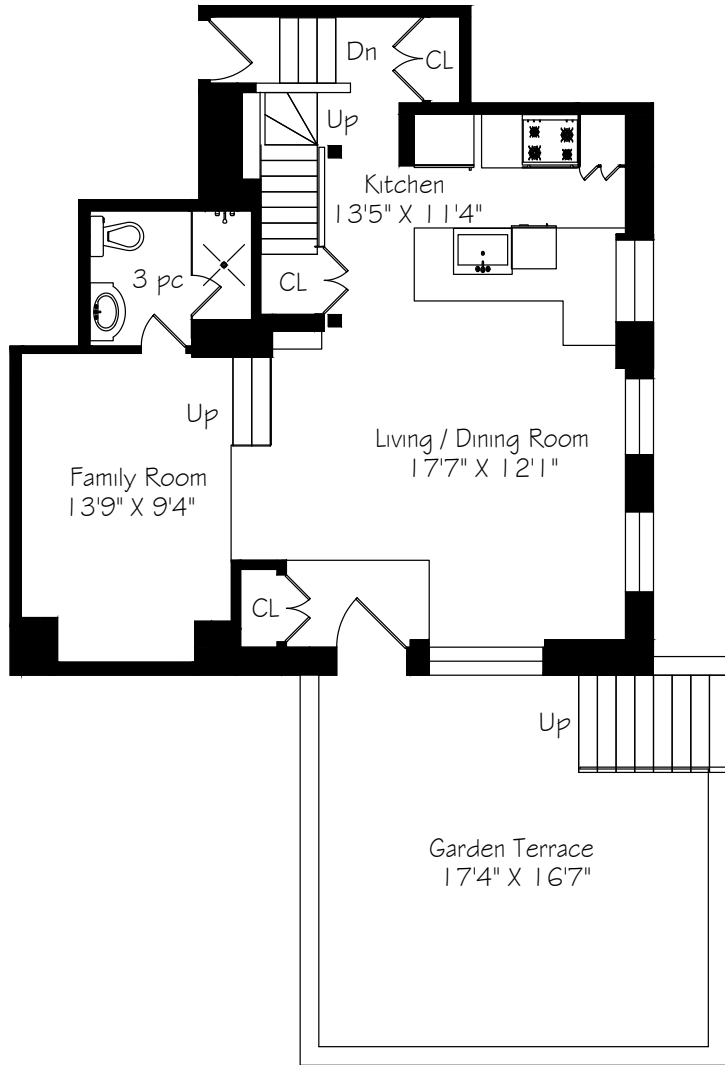

# 33 Price Street, Unit 1

Main Floor  
717 Square Feet

Measurements and Calculations are approximate  
To be used as guidelines only

Second Floor  
487 Square Feet

Measurements and Calculations are approximate  
To be used as guidelines only