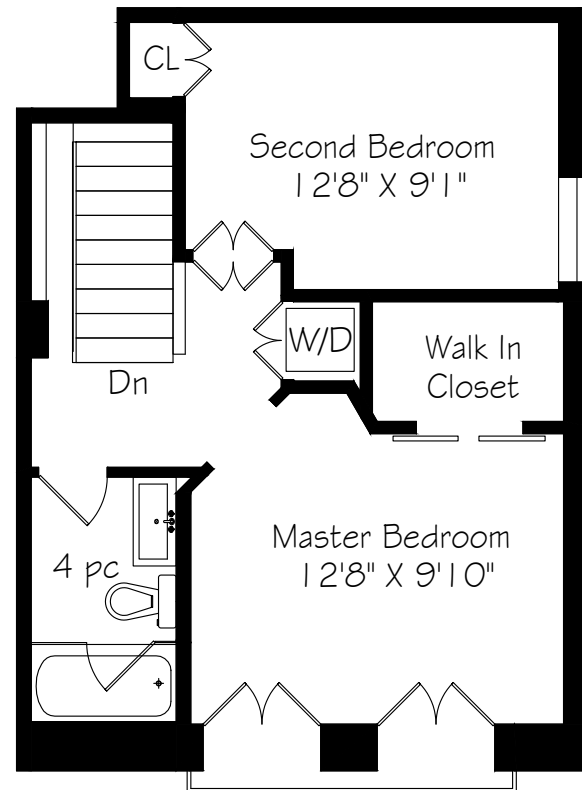

# 33 Price Street, Unit 1

Main Floor  
717 Square Feet

Measurements and Calculations are approximate  
To be used as guidelines only

Second Floor  
487 Square Feet

Measurements and Calculations are approximate  
To be used as guidelines only