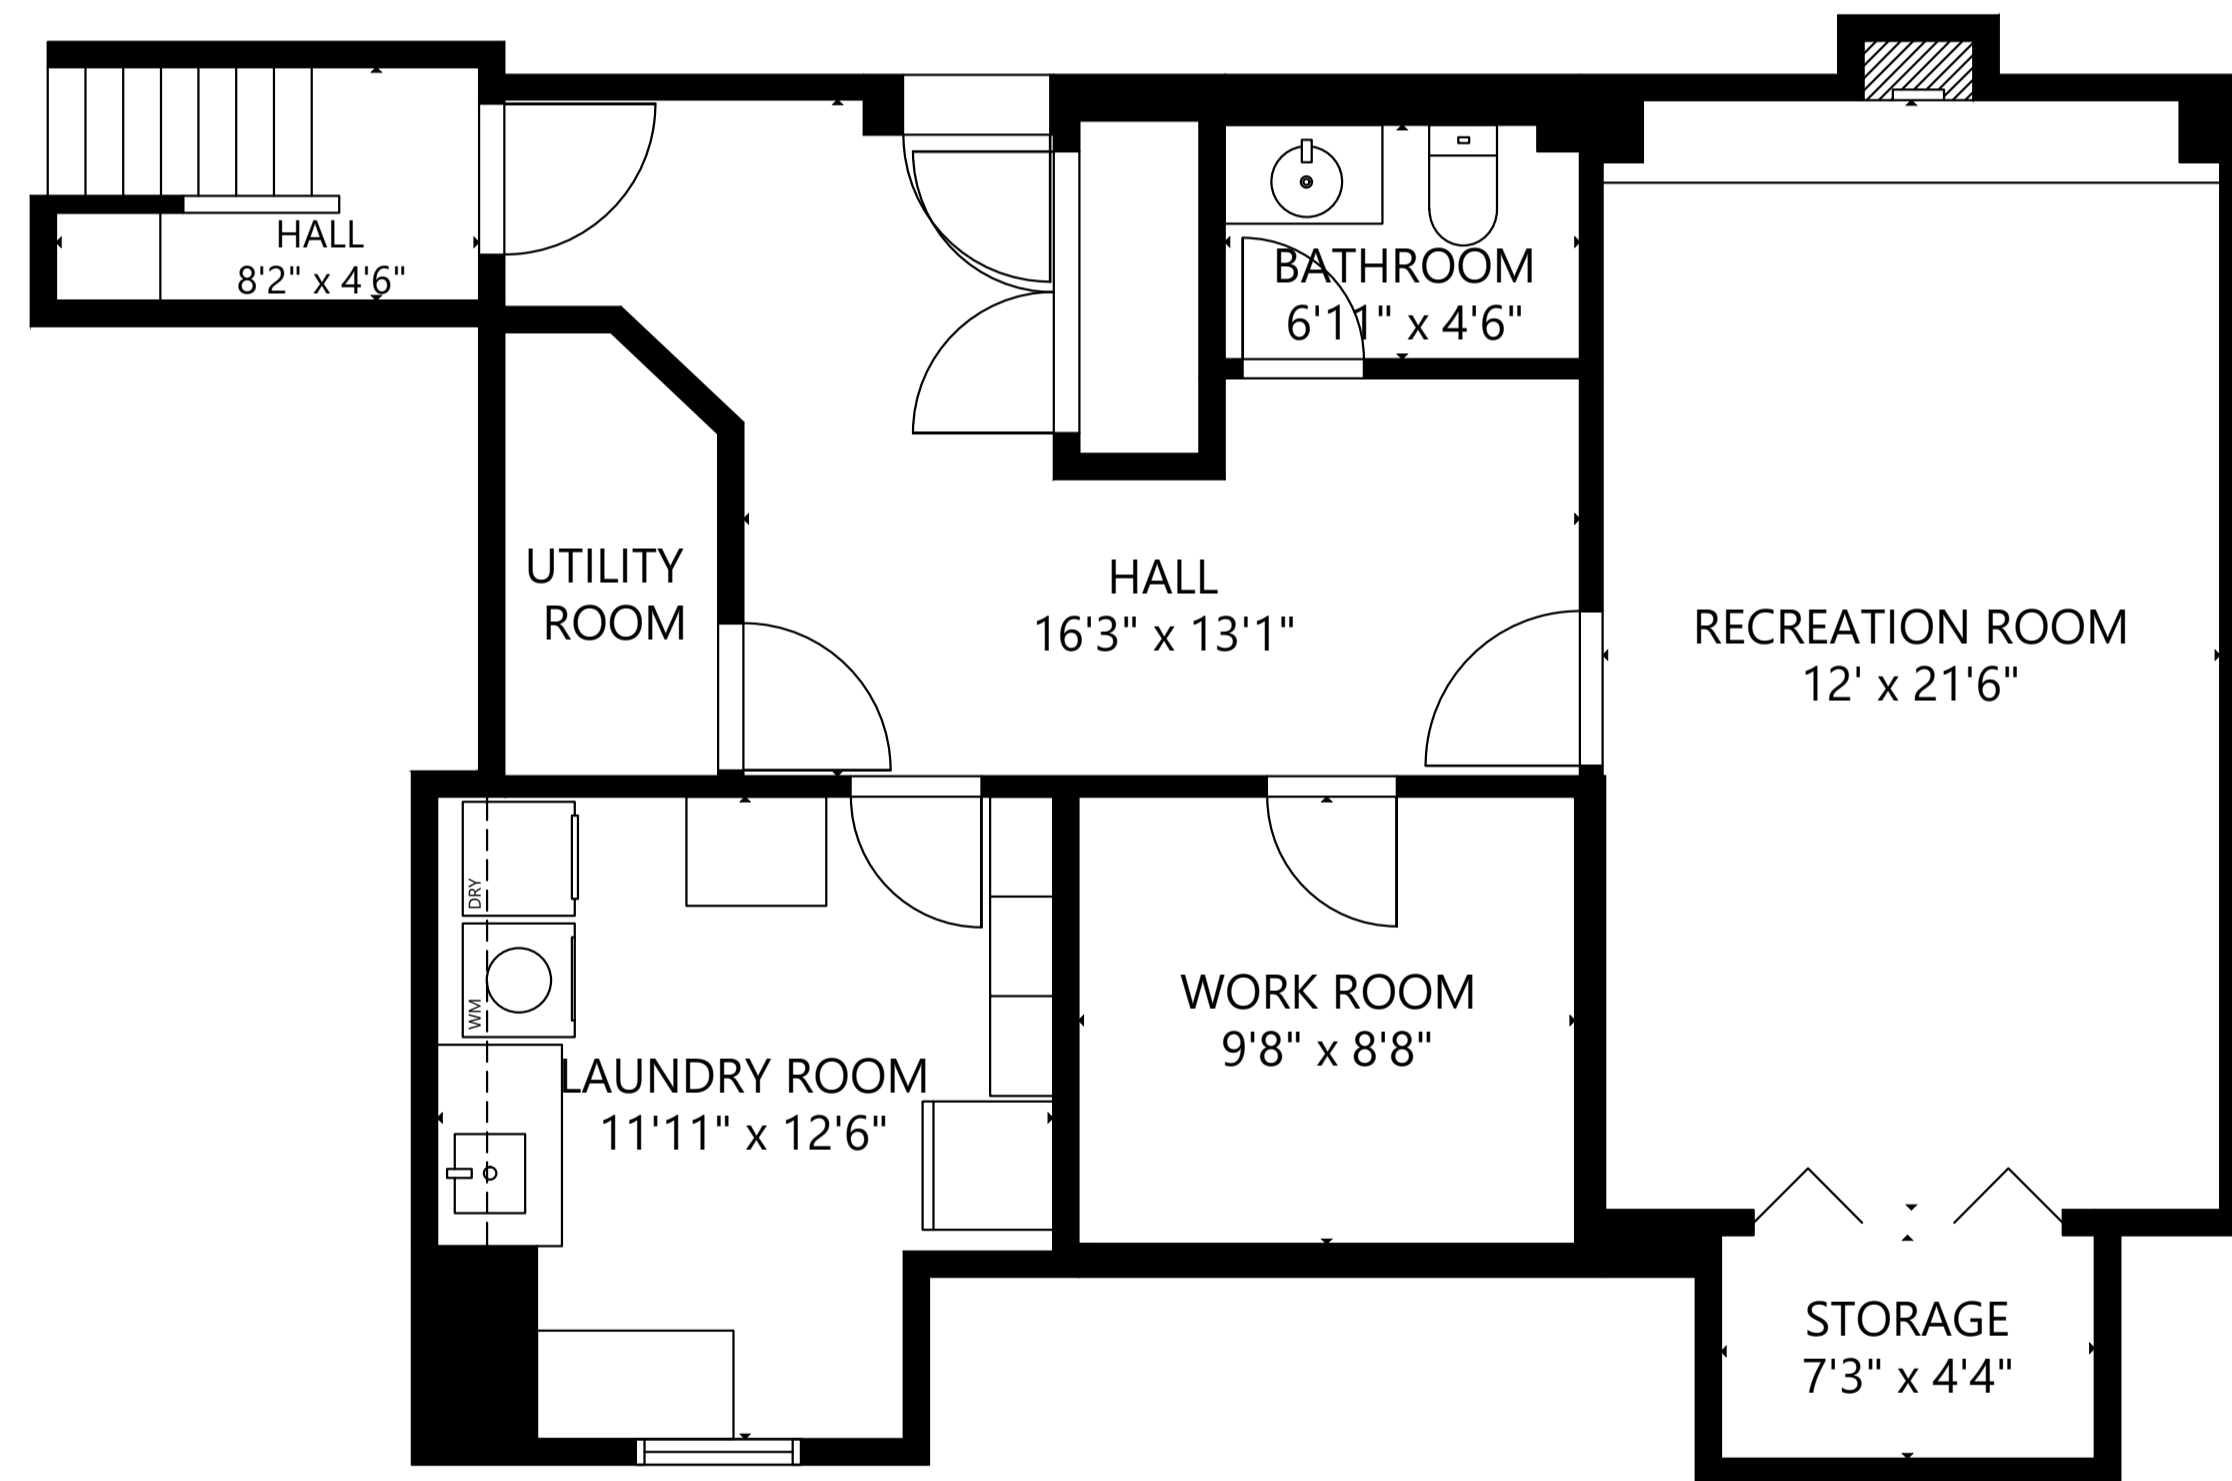

# 2 Ridge Drive

SECOND FLOOR

THIRD FLOOR

LOWER LEVEL

MAIN FLOOR

GROSS INTERNAL AREA  
 MAIN FLOOR: 1,231 sq ft, SECOND FLOOR: 1,280 sq ft  
 THIRD FLOOR: 1,084 sq ft, LOWER LEVEL: 847 sq ft  
 GARAGE: 312 sq ft  
 TOTAL: 4,442 sq ft  
 SIZE AND DIMENSIONS ARE APPROXIMATE, ACTUAL MAY VARY.