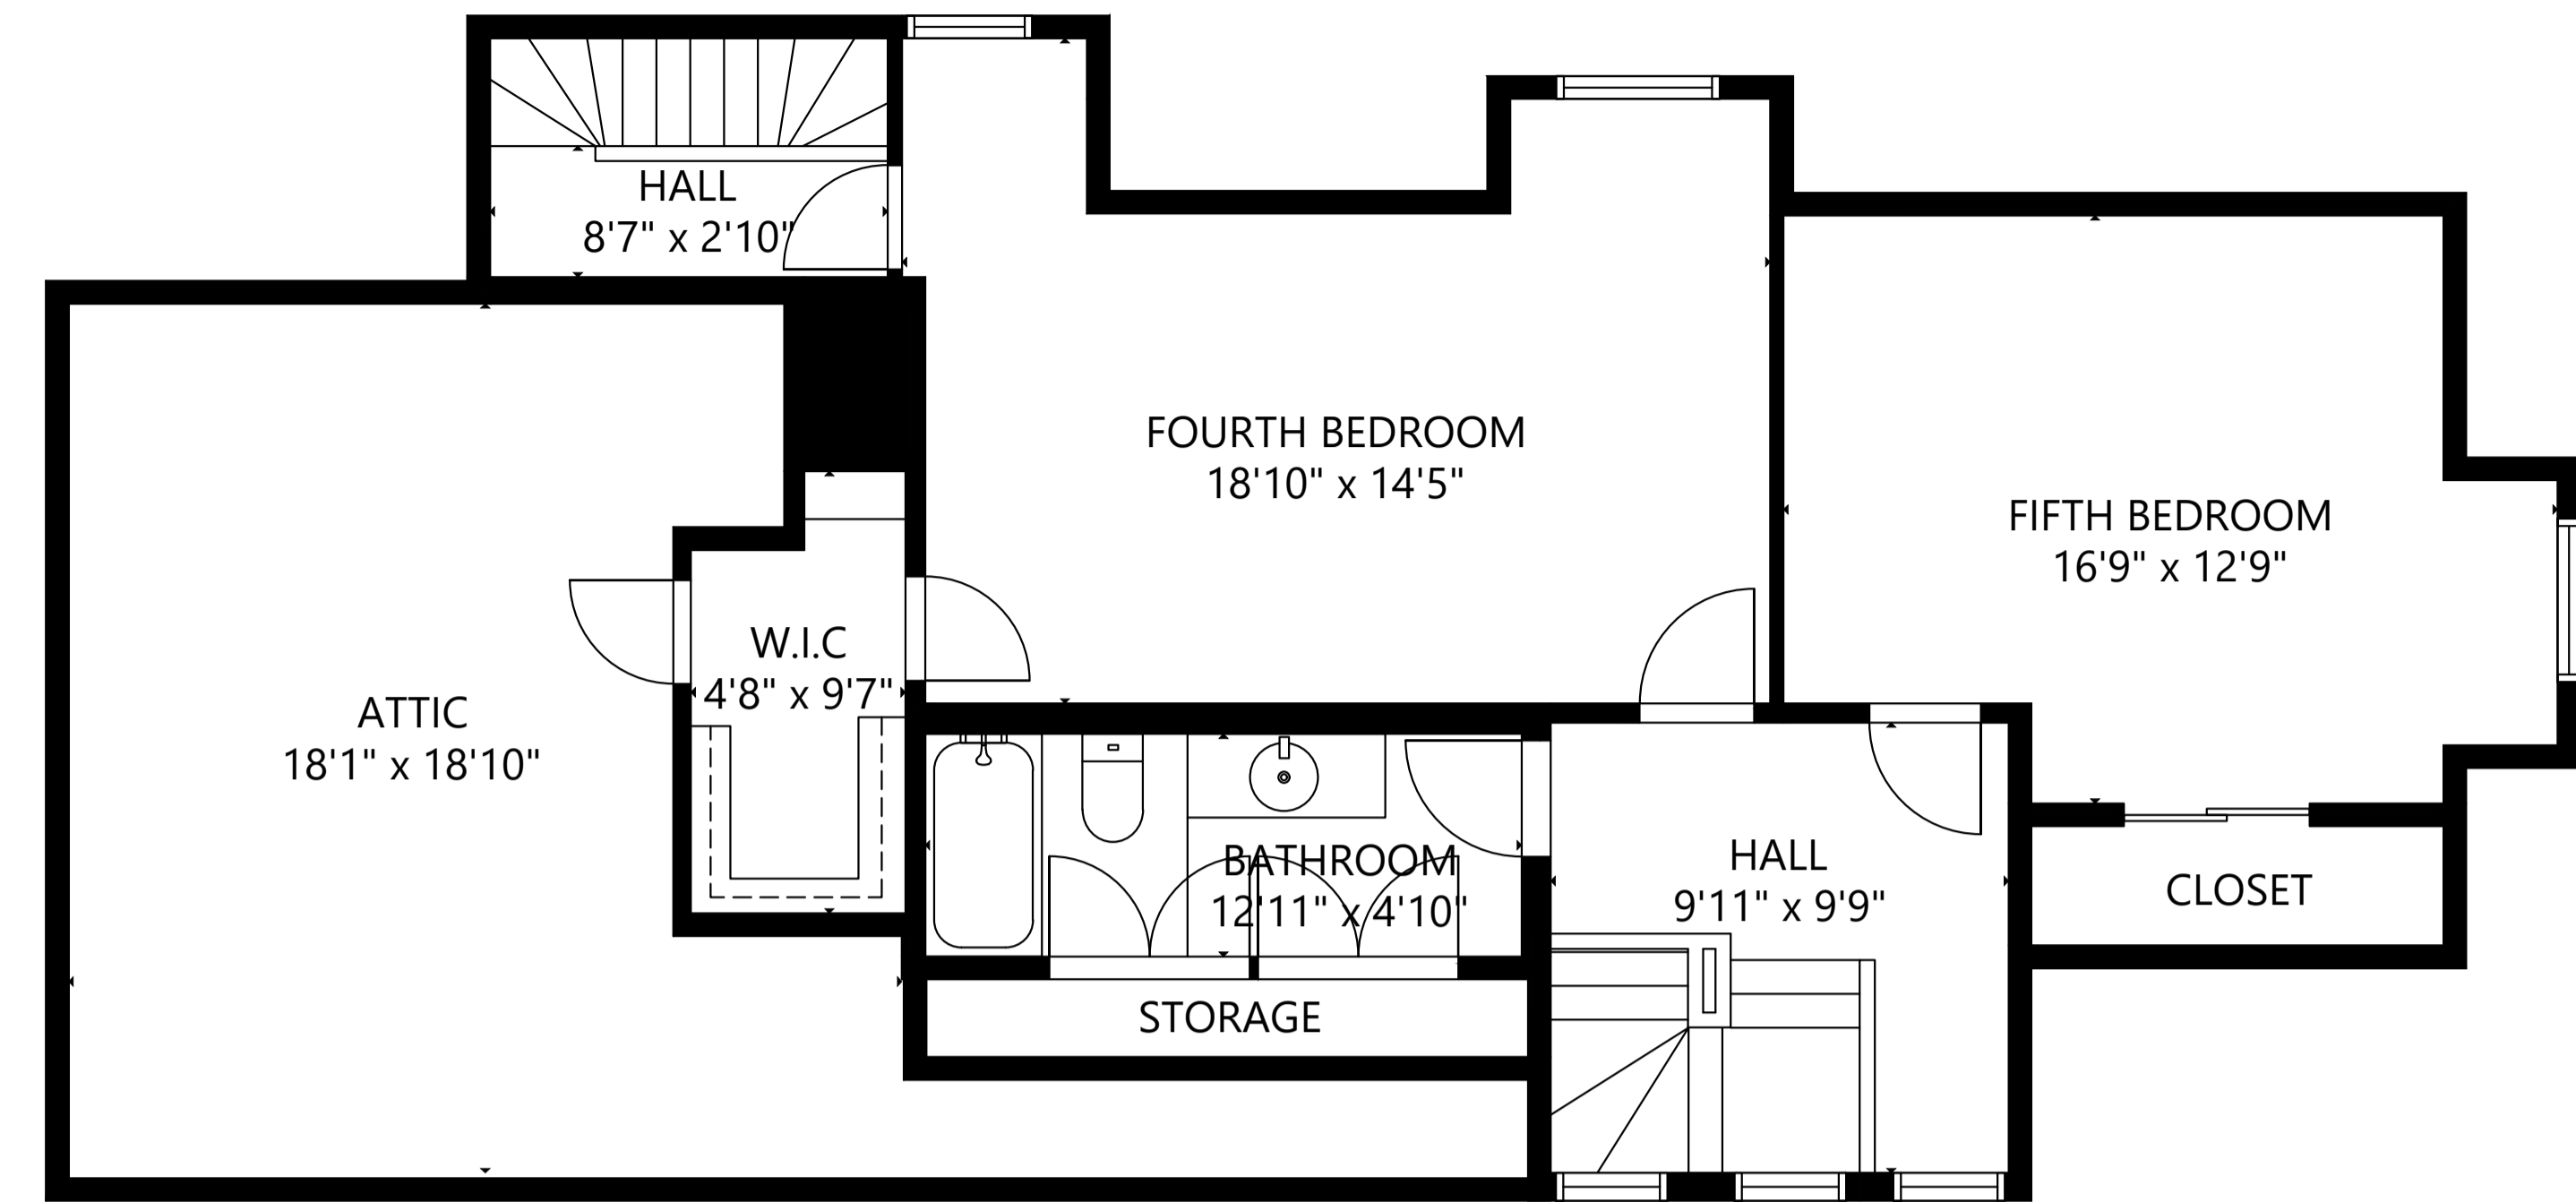

# 2 Ridge Drive

SECOND FLOOR

THIRD FLOOR

LOWER LEVEL

MAIN FLOOR

GROSS INTERNAL AREA  
 MAIN FLOOR: 1,231 sq ft, SECOND FLOOR: 1,280 sq ft  
 THIRD FLOOR: 1,084 sq ft, LOWER LEVEL: 847 sq ft  
 GARAGE: 312 sq ft  
 TOTAL: 4,442 sq ft  
 SIZE AND DIMENSIONS ARE APPROXIMATE, ACTUAL MAY VARY.