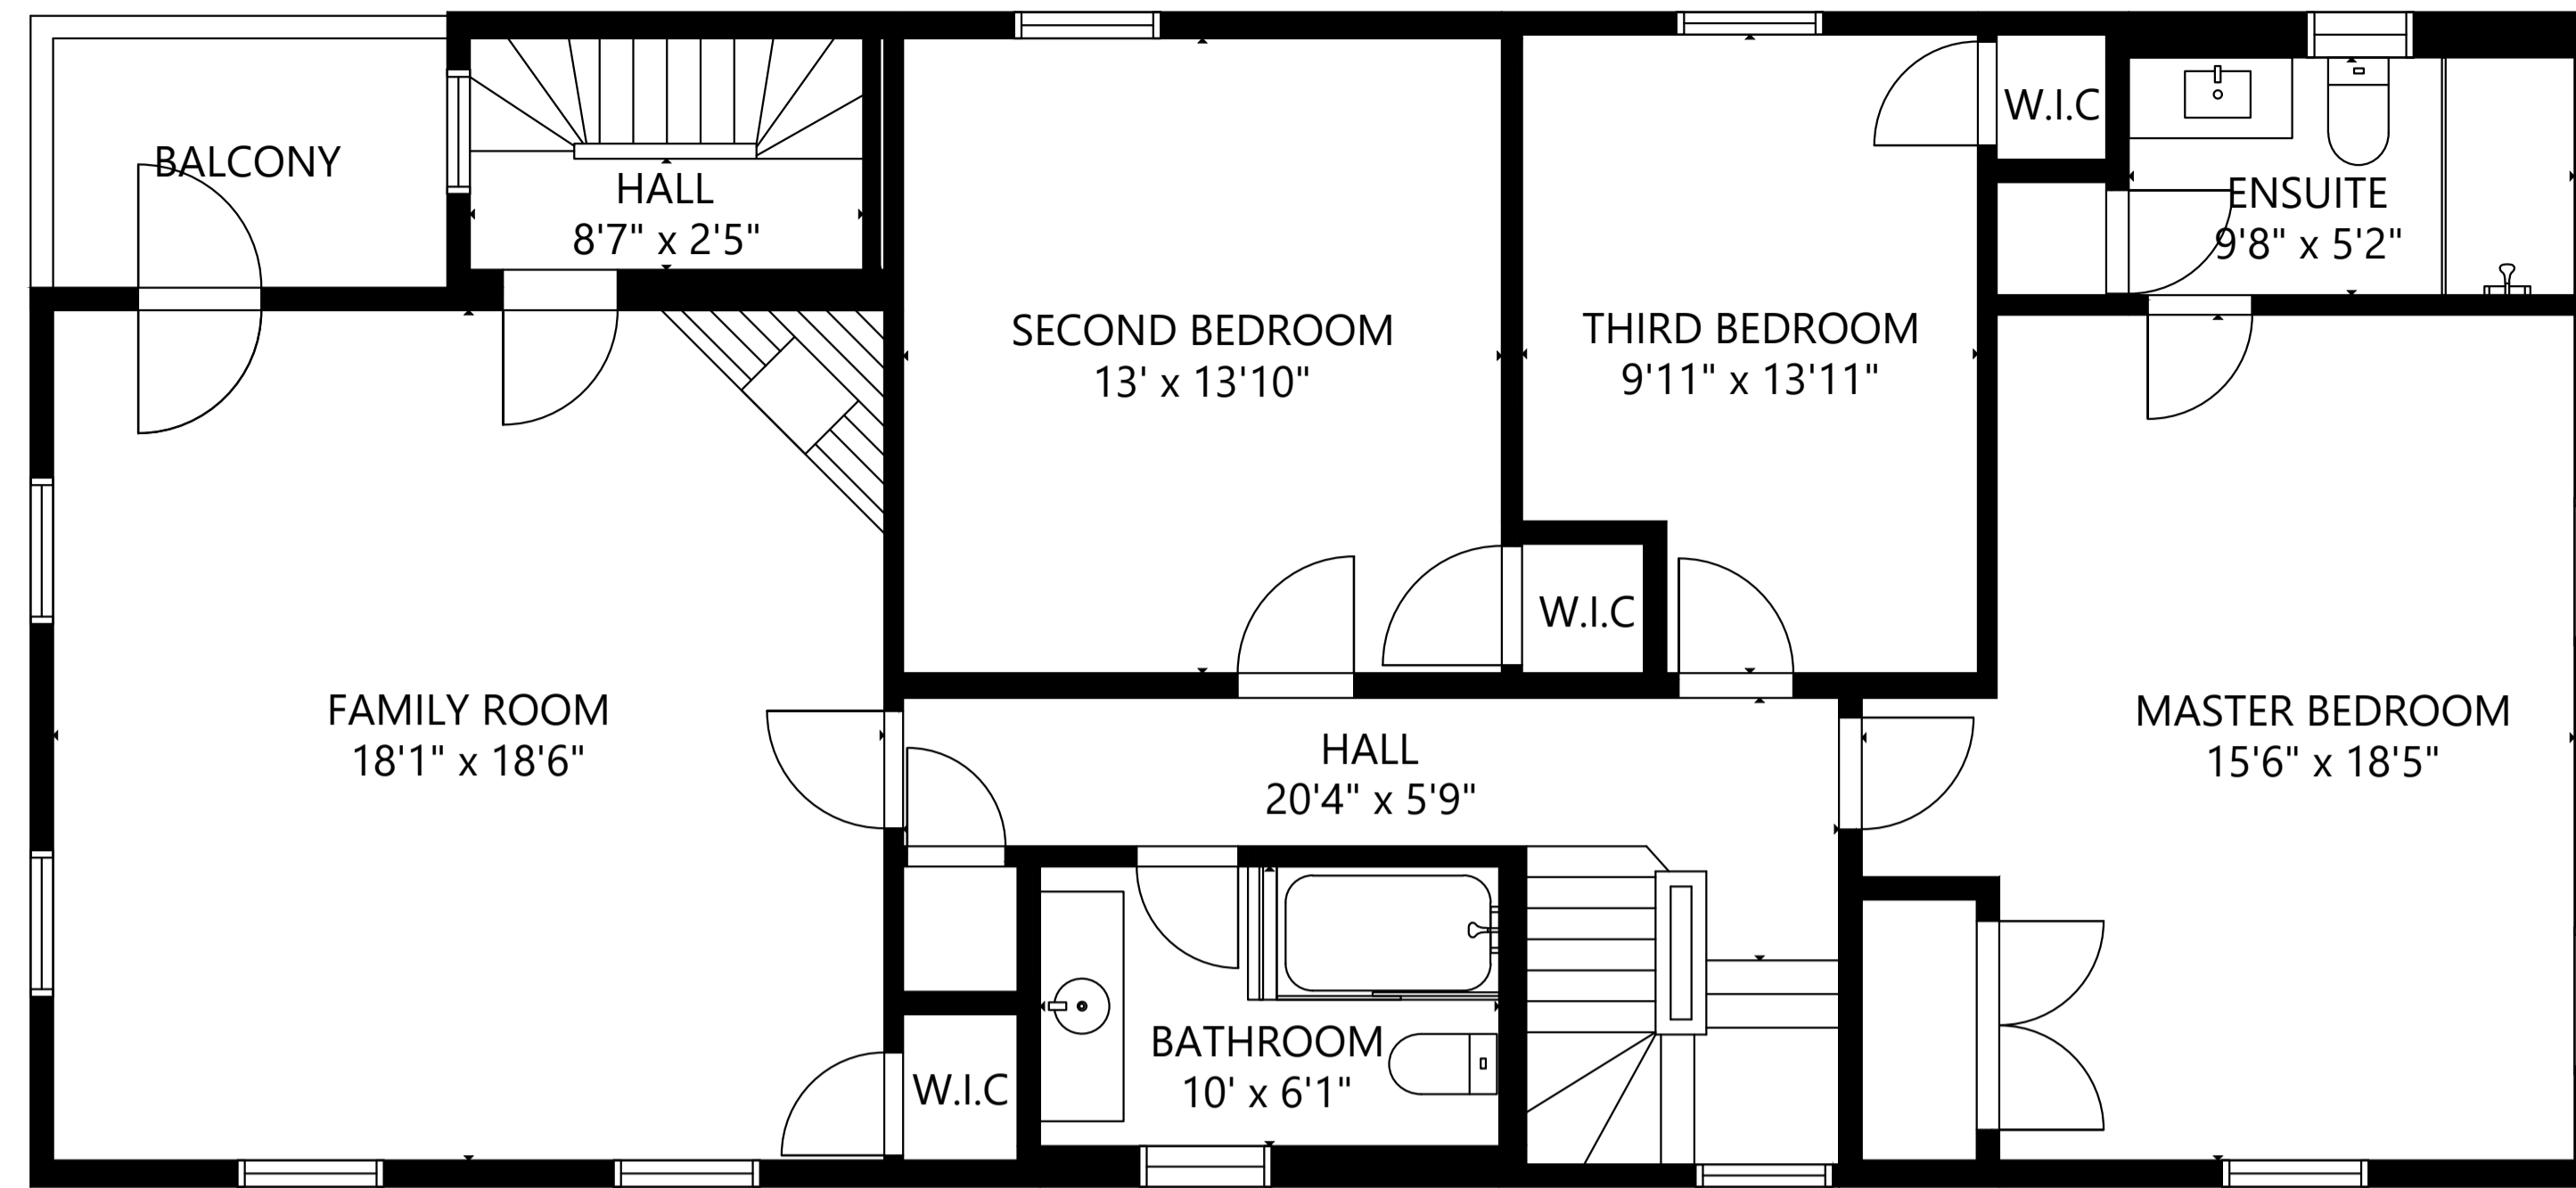

# 2 Ridge Drive

SECOND FLOOR

THIRD FLOOR

LOWER LEVEL

MAIN FLOOR

GROSS INTERNAL AREA  
 MAIN FLOOR: 1,231 sq ft, SECOND FLOOR: 1,280 sq ft  
 THIRD FLOOR: 1,084 sq ft, LOWER LEVEL: 847 sq ft  
 GARAGE: 312 sq ft  
 TOTAL: 4,442 sq ft  
 SIZE AND DIMENSIONS ARE APPROXIMATE, ACTUAL MAY VARY.