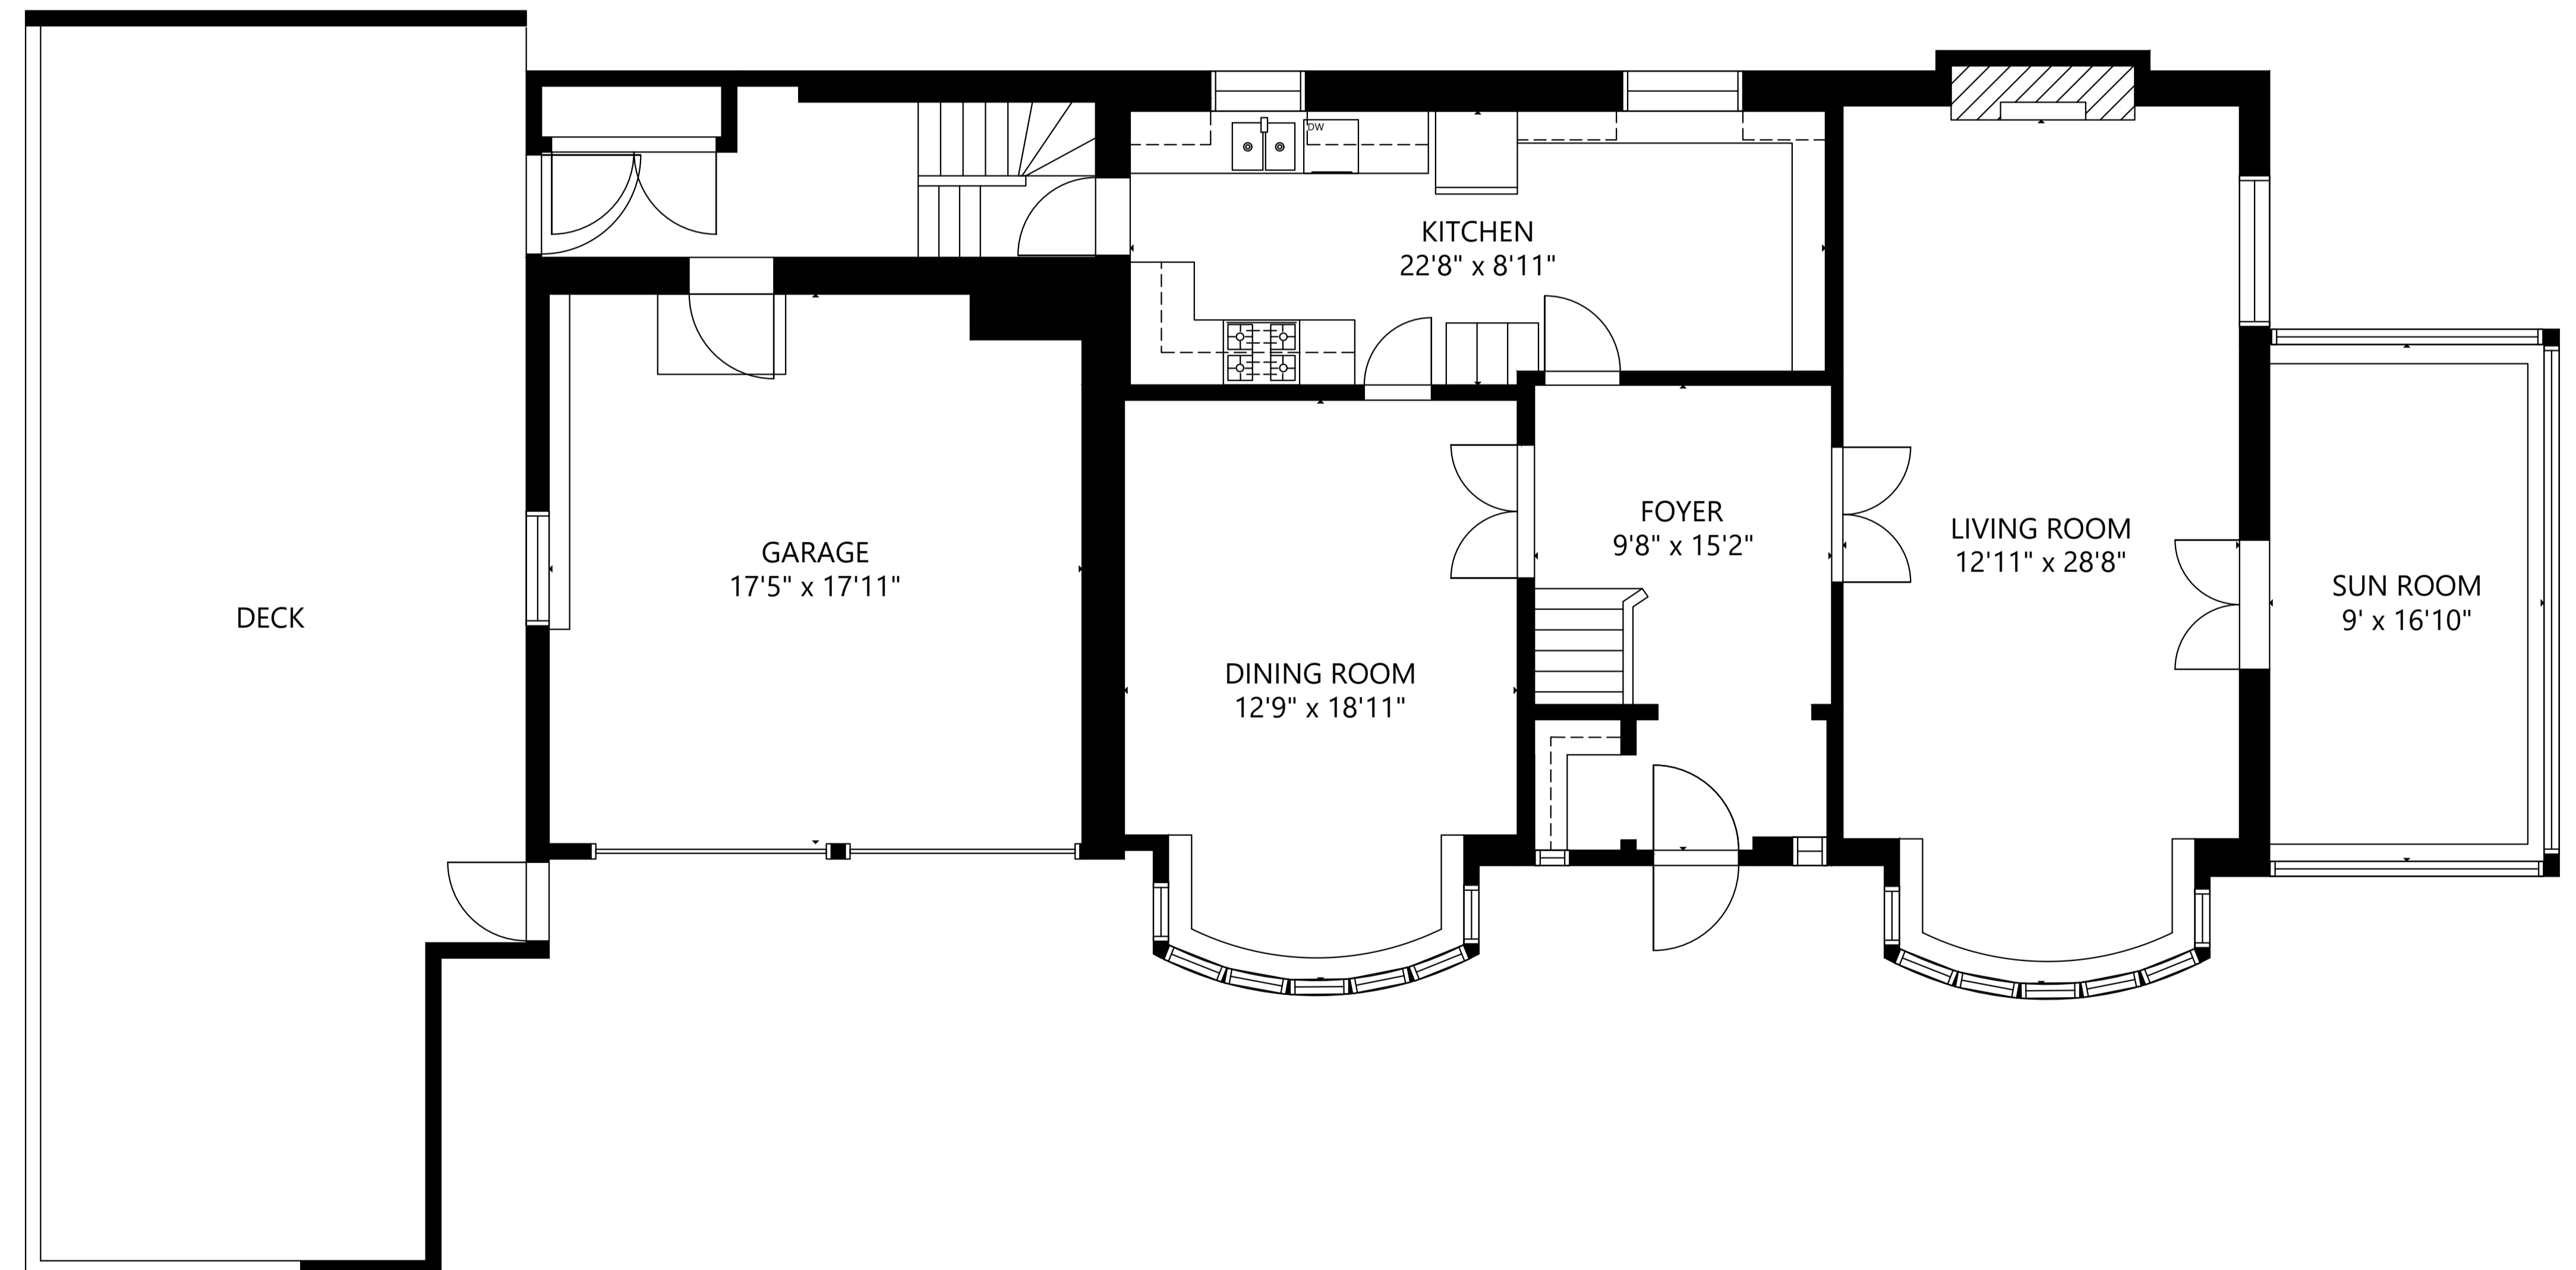

# 2 Ridge Drive

SECOND FLOOR

THIRD FLOOR

LOWER LEVEL

MAIN FLOOR

GROSS INTERNAL AREA  
 MAIN FLOOR: 1,231 sq ft, SECOND FLOOR: 1,280 sq ft  
 THIRD FLOOR: 1,084 sq ft, LOWER LEVEL: 847 sq ft  
 GARAGE: 312 sq ft  
 TOTAL: 4,442 sq ft  
 SIZE AND DIMENSIONS ARE APPROXIMATE, ACTUAL MAY VARY.