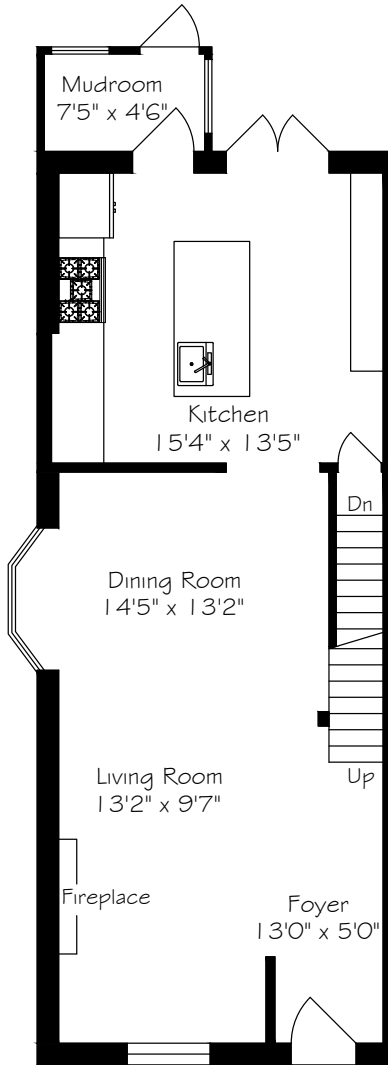

HEAPS ESTRIN

REAL ESTATE TEAM

59 Victor Avenue

Main Floor
736 Square Feet

Measurements and Calculations are approximate
To be used as guidelines only

Second Floor
705 Square Feet

Measurements and Calculations are approximate
To be used as guidelines only

Third Floor
465 Square Feet

Measurements and Calculations are approximate
To be used as guidelines only

Lower Level
720 Square Feet

Measurements and Calculations are approximate
To be used as guidelines only