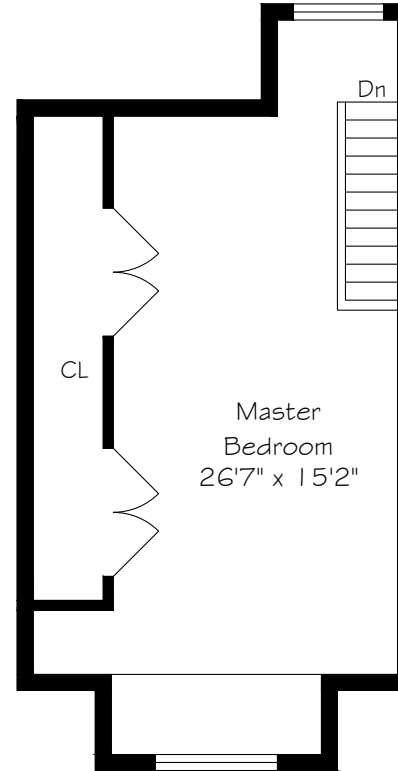

HEAPS ESTRIN

REAL ESTATE TEAM

59 Victor Avenue

Main Floor
736 Square Feet

Measurements and Calculations are approximate
To be used as guidelines only

Second Floor
705 Square Feet

Measurements and Calculations are approximate
To be used as guidelines only

Third Floor
465 Square Feet

Measurements and Calculations are approximate
To be used as guidelines only

Lower Level
720 Square Feet

Measurements and Calculations are approximate
To be used as guidelines only