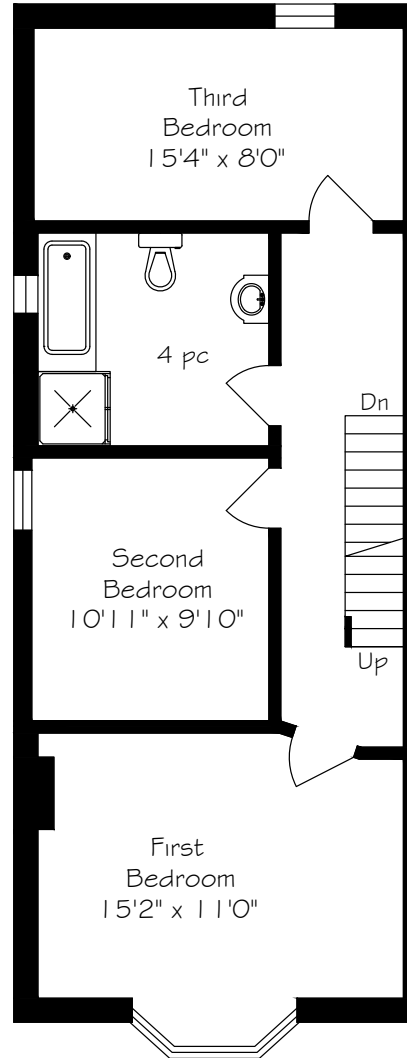

HEAPS ESTRIN

REAL ESTATE TEAM

59 Victor Avenue

Main Floor
736 Square Feet

Measurements and Calculations are approximate
To be used as guidelines only

Second Floor
705 Square Feet

Measurements and Calculations are approximate
To be used as guidelines only

Third Floor
465 Square Feet

Measurements and Calculations are approximate
To be used as guidelines only

Lower Level
720 Square Feet

Measurements and Calculations are approximate
To be used as guidelines only