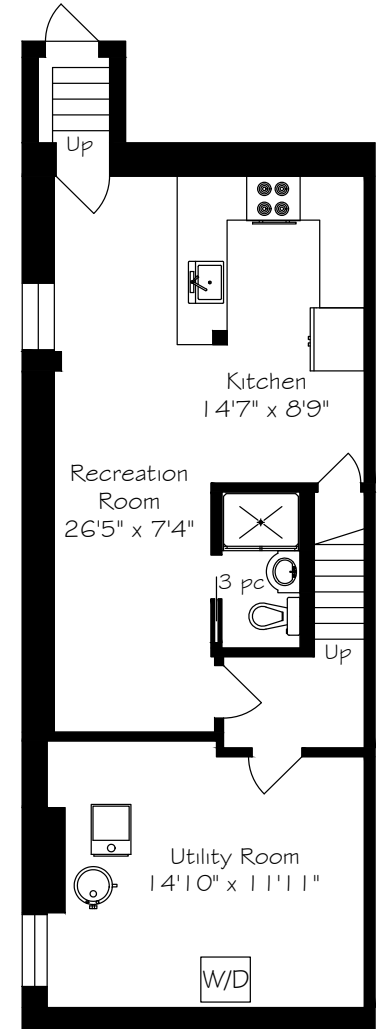

HEAPS ESTRIN

REAL ESTATE TEAM

59 Victor Avenue

Main Floor
736 Square Feet

Measurements and Calculations are approximate
To be used as guidelines only

Second Floor
705 Square Feet

Measurements and Calculations are approximate
To be used as guidelines only

Third Floor
465 Square Feet

Measurements and Calculations are approximate
To be used as guidelines only

Lower Level
720 Square Feet

Measurements and Calculations are approximate
To be used as guidelines only