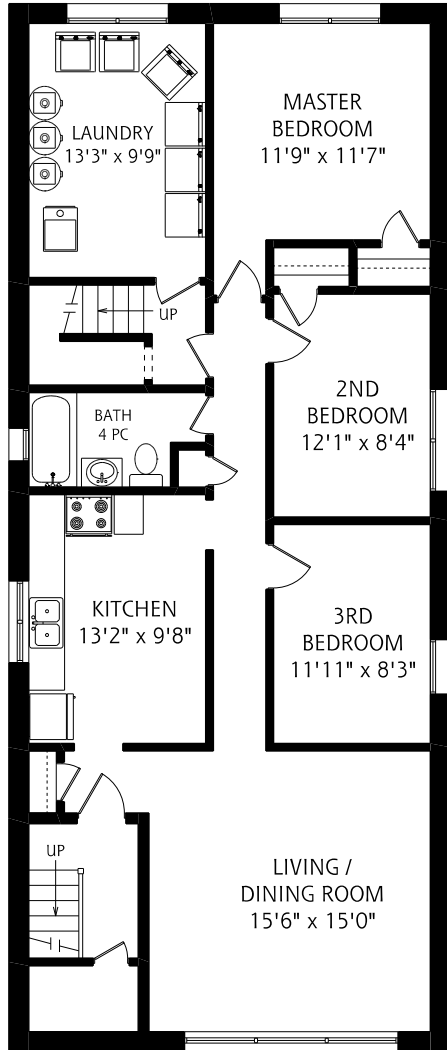

HEAPS ESTRIN

REAL ESTATE TEAM

751 Merton Street

MAIN LEVEL SUITE
SUITE 1
1,385 SQUARE FEET

SECOND FLOOR SUITE
UNIT 2
1,340 SQUARE FEET

THIRD FLOOR SUITE
UNIT 3
1,340 SQUARE FEET

ALL MEASUREMENTS SHOULD BE CONSIDERED APPROXIMATE