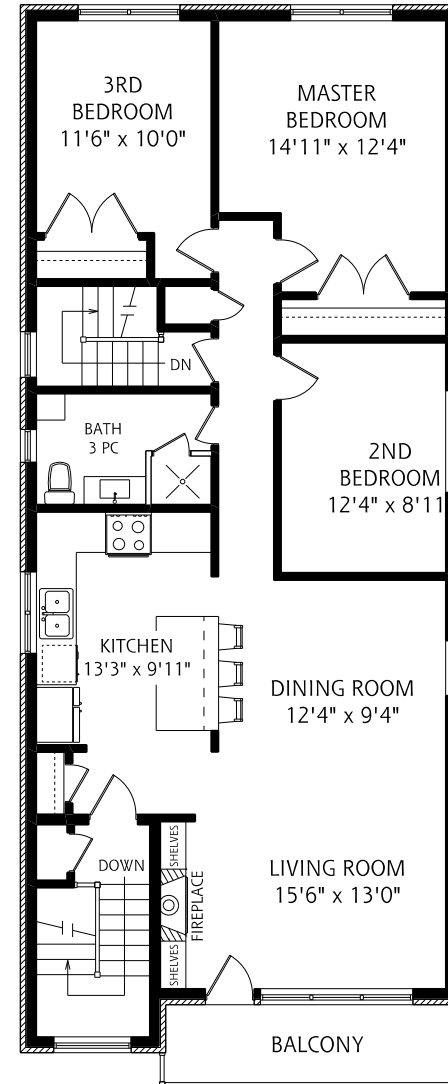

HEAPS ESTRIN

REAL ESTATE TEAM

751 Merton Street

MAIN LEVEL SUITE
SUITE 1
1,385 SQUARE FEET

SECOND FLOOR SUITE
UNIT 2
1,340 SQUARE FEET

THIRD FLOOR SUITE
UNIT 3
1,340 SQUARE FEET

ALL MEASUREMENTS SHOULD BE CONSIDERED APPROXIMATE