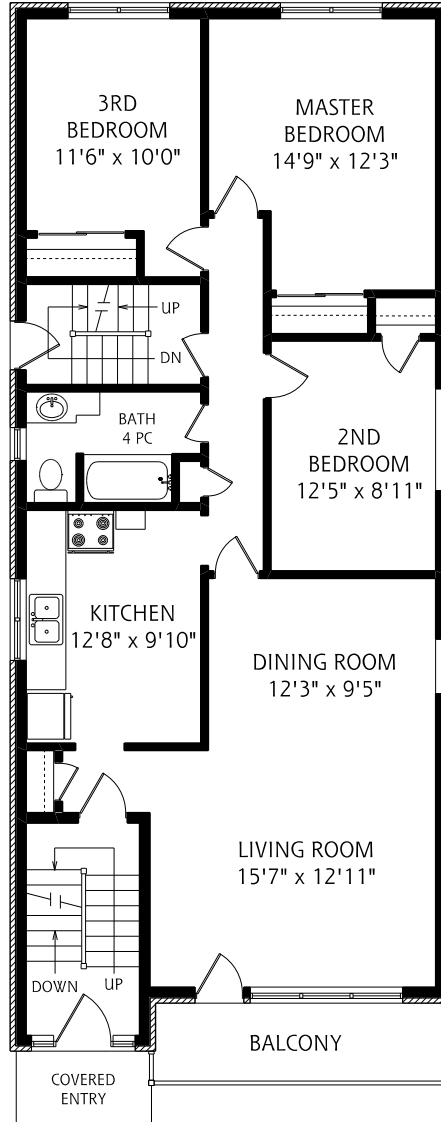

HEAPS ESTRIN

REAL ESTATE TEAM

751 Merton Street

MAIN LEVEL SUITE
SUITE 1
1,385 SQUARE FEET

SECOND FLOOR SUITE
UNIT 2
1,340 SQUARE FEET

THIRD FLOOR SUITE
UNIT 3
1,340 SQUARE FEET

ALL MEASUREMENTS SHOULD BE CONSIDERED APPROXIMATE