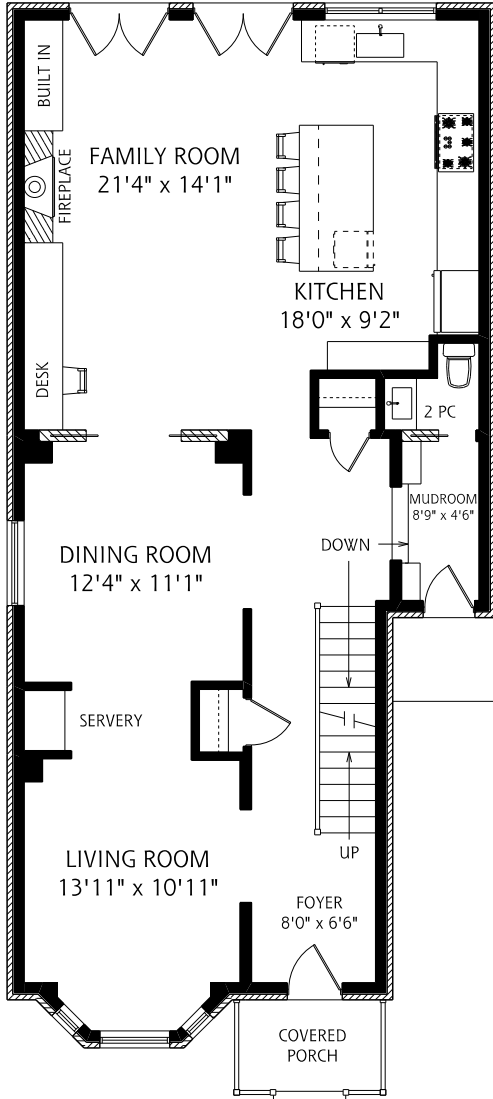

HEAPS ESTRIN

REAL ESTATE TEAM

10 Parklea Drive

MAIN FLOOR
1,220 SQUARE FEET

ALL MEASUREMENTS SHOULD BE CONSIDERED APPROXIMATE

SECOND FLOOR
1,200 SQUARE FEET

LOWER LEVEL
1,255 SQUARE FEET