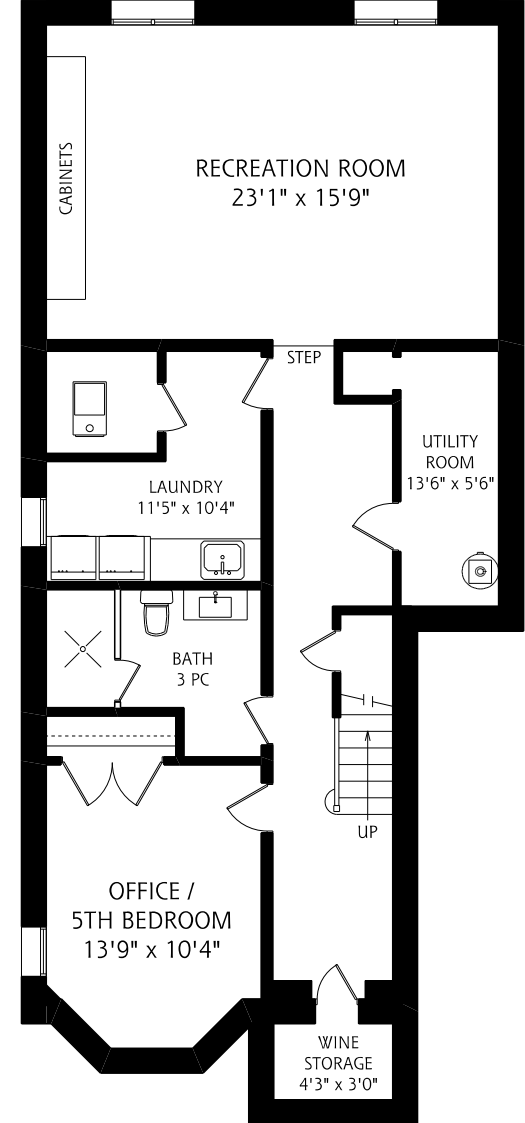

HEAPS ESTRIN

REAL ESTATE TEAM

10 Parklea Drive

MAIN FLOOR
1,220 SQUARE FEET

ALL MEASUREMENTS SHOULD BE CONSIDERED APPROXIMATE

SECOND FLOOR
1,200 SQUARE FEET

LOWER LEVEL
1,255 SQUARE FEET