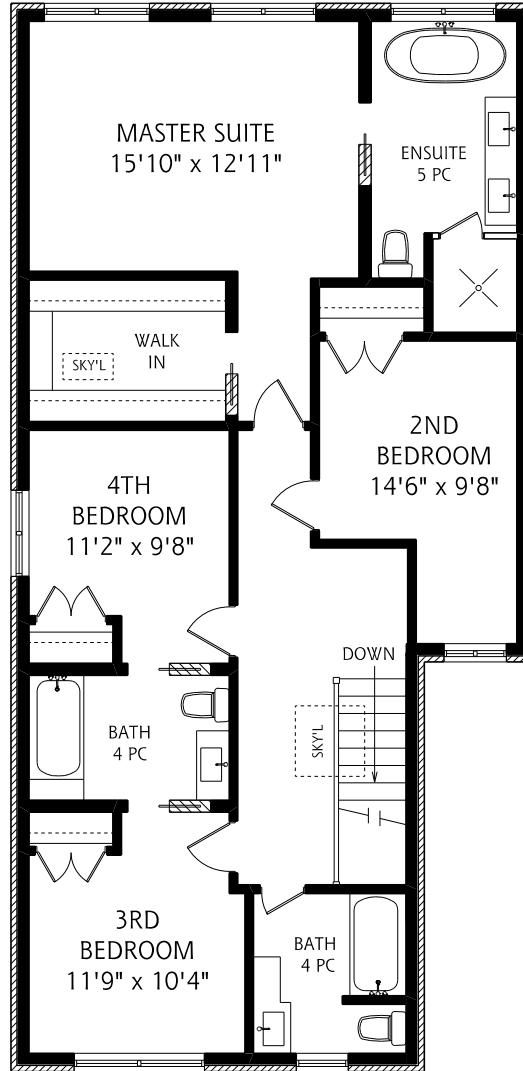

HEAPS ESTRIN

REAL ESTATE TEAM

10 Parklea Drive

MAIN FLOOR
1,220 SQUARE FEET

ALL MEASUREMENTS SHOULD BE CONSIDERED APPROXIMATE

SECOND FLOOR
1,200 SQUARE FEET

LOWER LEVEL
1,255 SQUARE FEET