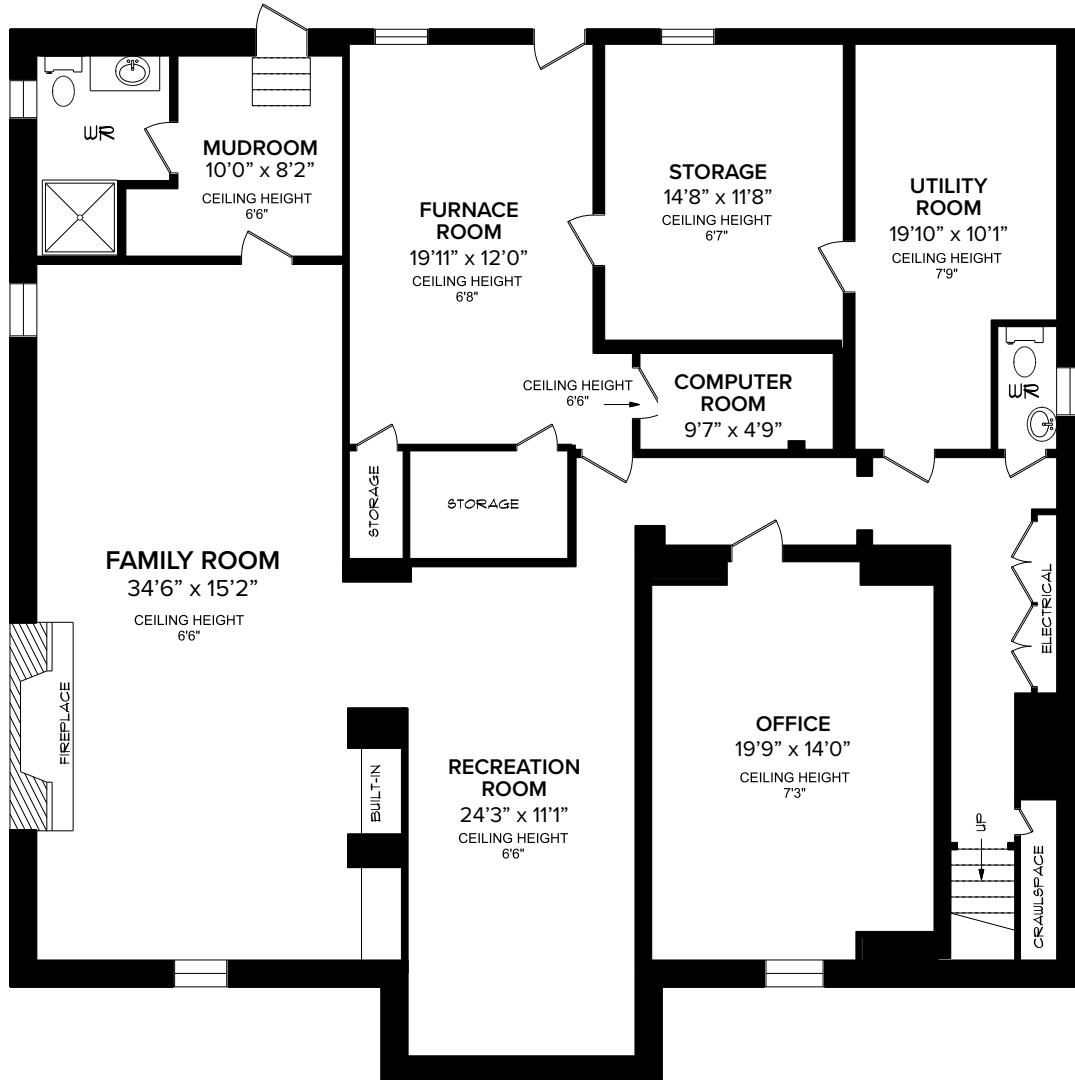

100 ROSEDALE HEIGHTS DRIVE

MAIN FLOOR
2659 SQUARE FEET

PHONE 905-271-7010
FAX 905-271-4468
PLANS@PLANITMEASURING.COM

MEASURED ON MAY 16, 2011
ROOM SIZES SHOULD BE CONSIDERED APPROXIMATE
SINCE MEASUREMENTS ARE SUBJECT TO CERTIFICATION.
© 2011 PLANIT MEASURING®

100 ROSEDALE HEIGHTS DRIVE

LOWER LEVEL
2596 SQUARE FEET

PHONE 905-271-7010
FAX 905-271-4468
PLANS@PLANITMEASURING.COM

MEASURED ON MAY 16, 2011
ROOM SIZES SHOULD BE CONSIDERED APPROXIMATE
SINCE MEASUREMENTS ARE SUBJECT TO CERTIFICATION.

© 2011 PLANIT MEASURING®