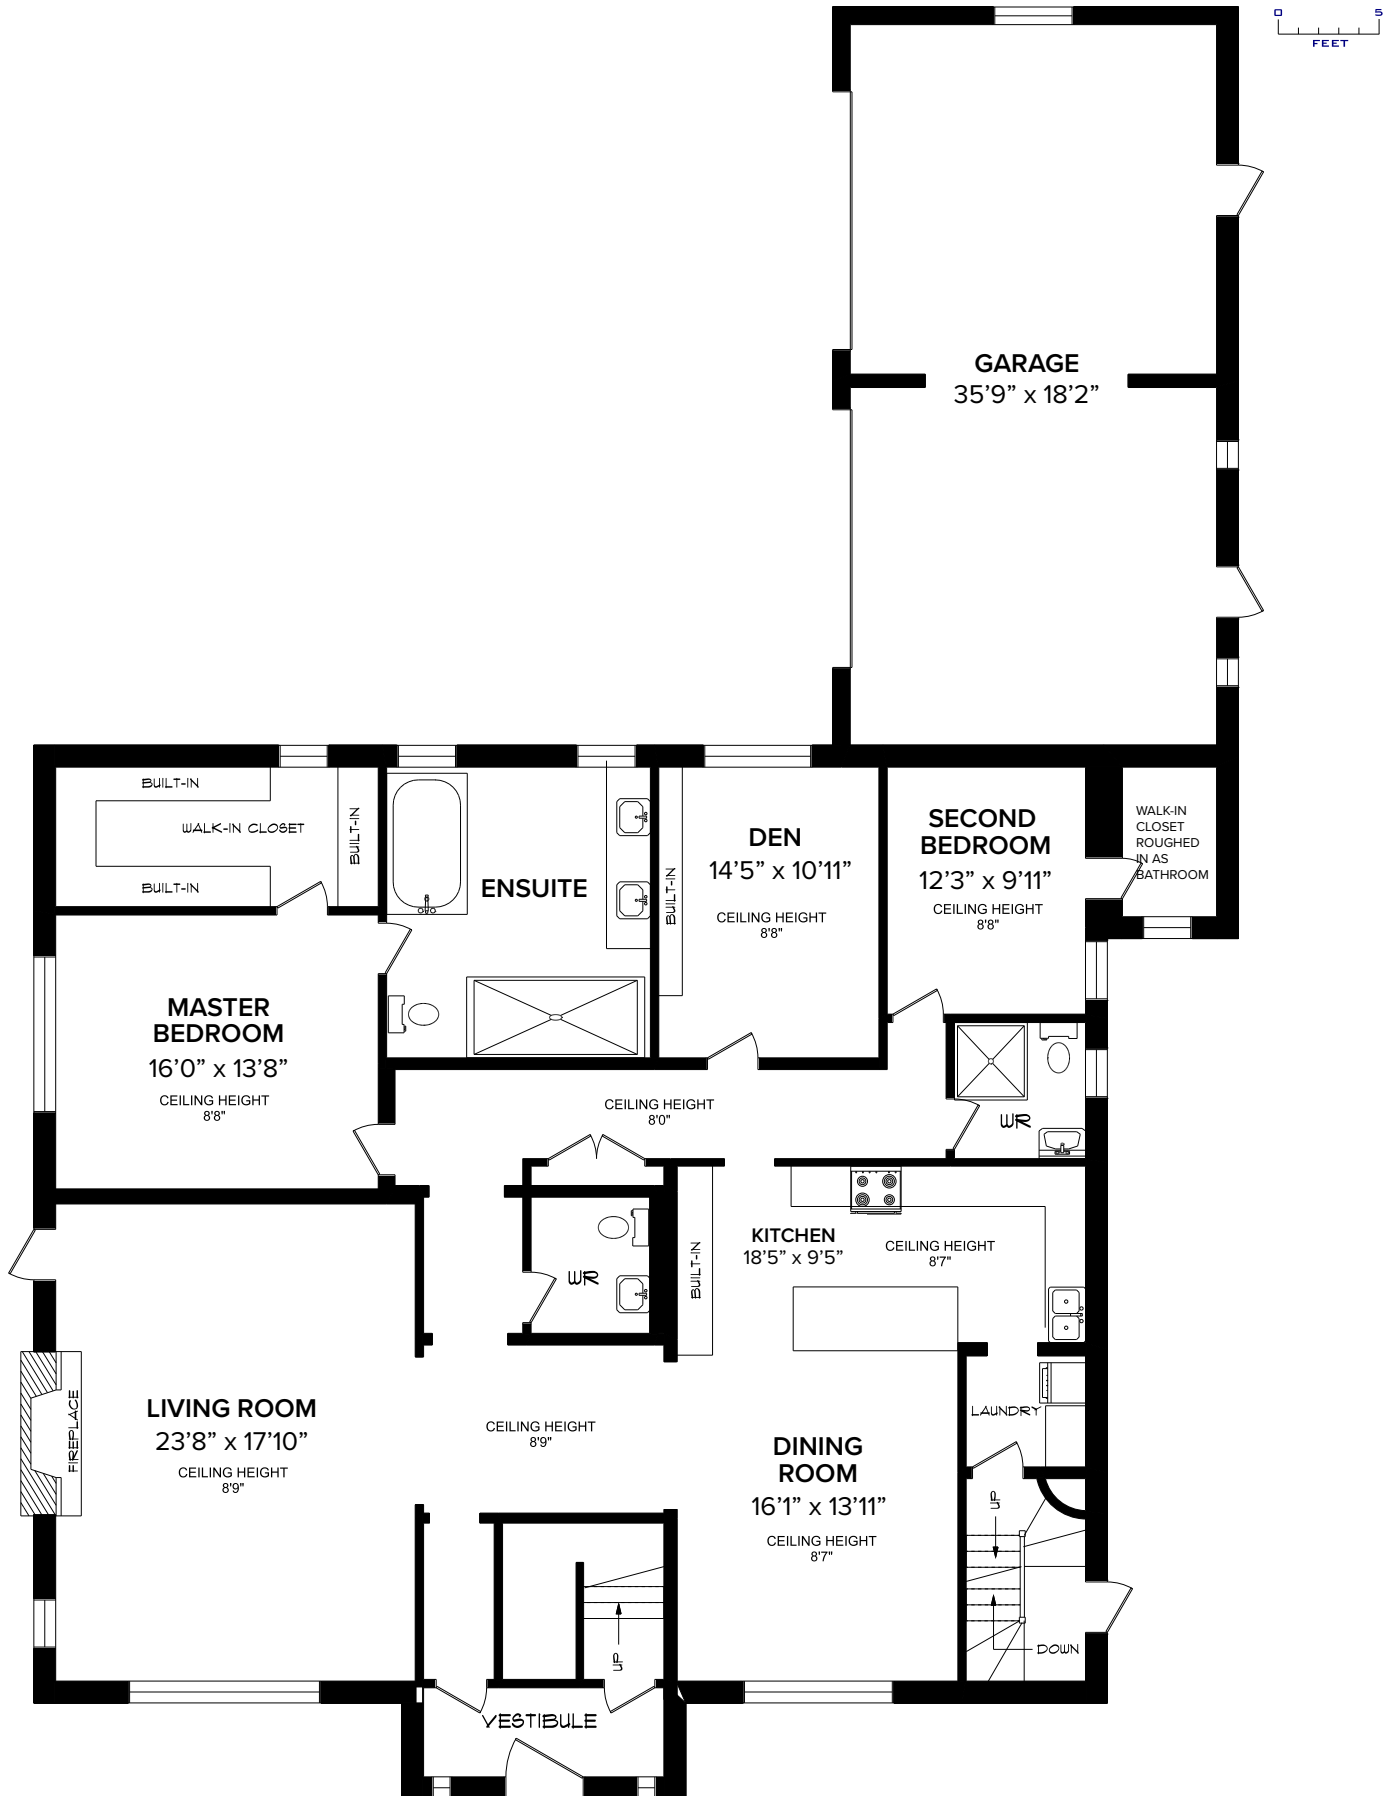

100 ROSEDALE HEIGHTS DRIVE

MAIN FLOOR
2659 SQUARE FEET

PHONE 905-271-7010
FAX 905-271-4468
PLANS@PLANITMEASURING.COM

MEASURED ON MAY 16, 2011
ROOM SIZES SHOULD BE CONSIDERED APPROXIMATE
SINCE MEASUREMENTS ARE SUBJECT TO CERTIFICATION.
© 2011 PLANIT MEASURING®

100 ROSEDALE HEIGHTS DRIVE

LOWER LEVEL
2596 SQUARE FEET

PHONE 905-271-7010
FAX 905-271-4468
PLANS@PLANITMEASURING.COM

MEASURED ON MAY 16, 2011
ROOM SIZES SHOULD BE CONSIDERED APPROXIMATE
SINCE MEASUREMENTS ARE SUBJECT TO CERTIFICATION.

© 2011 PLANIT MEASURING®