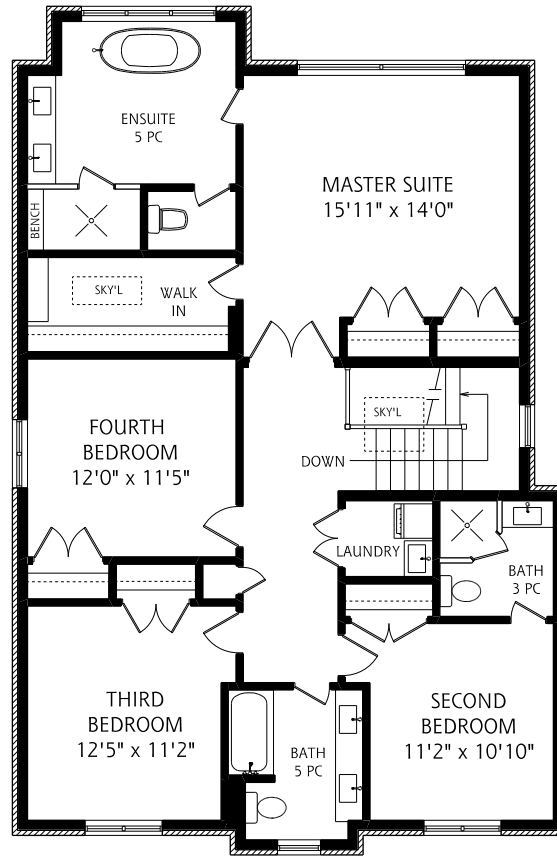

HEAPS ESTRIN

REAL ESTATE TEAM

140 Leacrest Road

MAIN FLOOR
1,240 SQUARE FEET

ALL MEASUREMENTS SHOULD BE CONSIDERED APPROXIMATE

SECOND FLOOR
1,450 SQUARE FEET

LOWER LEVEL
1,225 SQUARE FEET