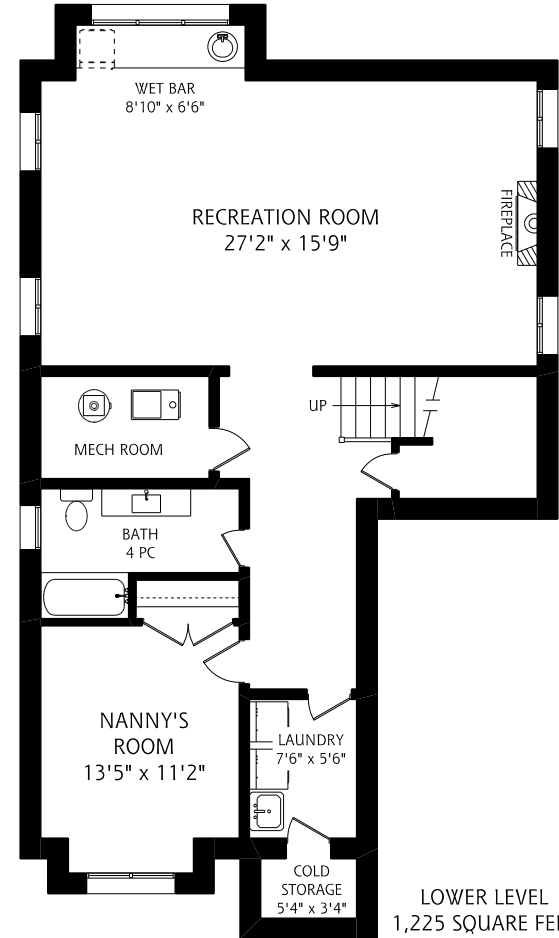

HEAPS ESTRIN

REAL ESTATE TEAM

140 Leacrest Road

MAIN FLOOR
1,240 SQUARE FEET

ALL MEASUREMENTS SHOULD BE CONSIDERED APPROXIMATE

SECOND FLOOR
1,450 SQUARE FEET

LOWER LEVEL
1,225 SQUARE FEET