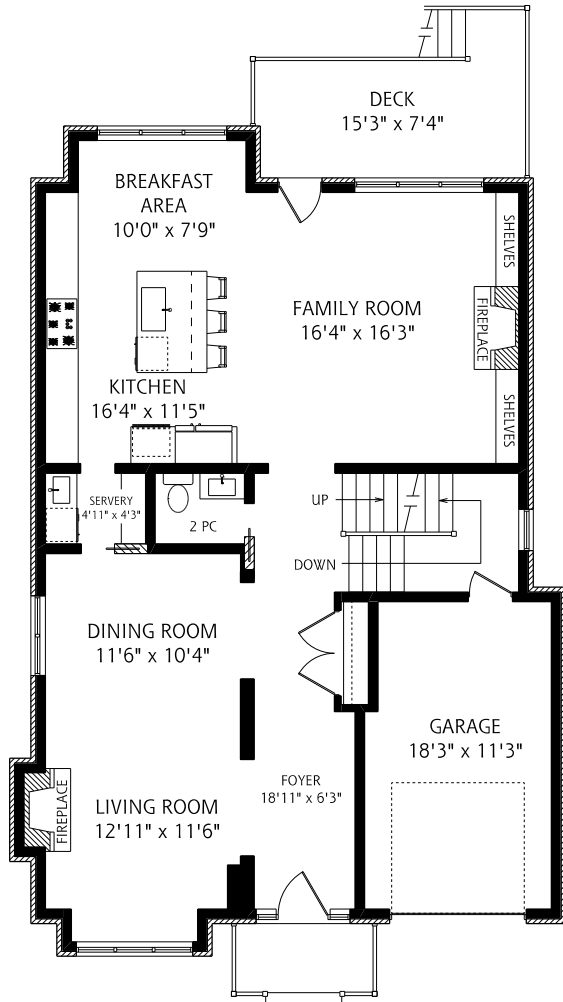

HEAPS ESTRIN

REAL ESTATE TEAM

140 Leacrest Road

MAIN FLOOR
1,240 SQUARE FEET

ALL MEASUREMENTS SHOULD BE CONSIDERED APPROXIMATE

SECOND FLOOR
1,450 SQUARE FEET

LOWER LEVEL
1,225 SQUARE FEET