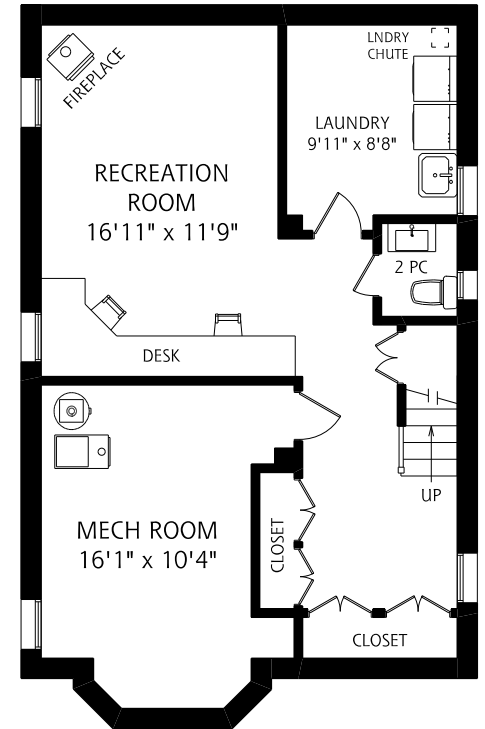

HEAPS ESTRIN

REAL ESTATE TEAM

309 Heath Street East

MAIN FLOOR
935 SQUARE FEET

ALL MEASUREMENTS SHOULD BE CONSIDERED APPROXIMATE

SECOND FLOOR
765 SQUARE FEET

THIRD FLOOR
430 SQUARE FEET

LOWER LEVEL
785 SQUARE FEET