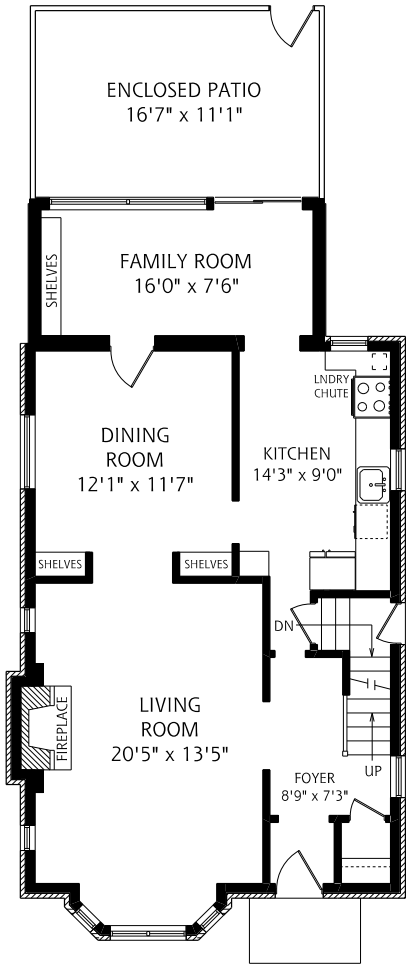

HEAPS ESTRIN

REAL ESTATE TEAM

309 Heath Street East

MAIN FLOOR
935 SQUARE FEET

ALL MEASUREMENTS SHOULD BE CONSIDERED APPROXIMATE

SECOND FLOOR
765 SQUARE FEET

THIRD FLOOR
430 SQUARE FEET

LOWER LEVEL
785 SQUARE FEET