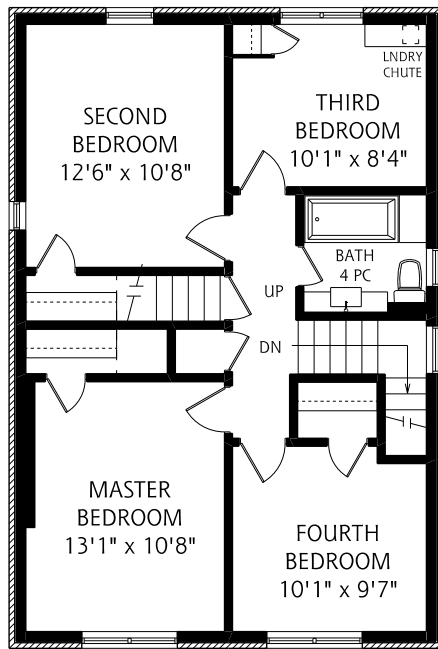

HEAPS ESTRIN

REAL ESTATE TEAM

309 Heath Street East

MAIN FLOOR
935 SQUARE FEET

ALL MEASUREMENTS SHOULD BE CONSIDERED APPROXIMATE

SECOND FLOOR
765 SQUARE FEET

THIRD FLOOR
430 SQUARE FEET

LOWER LEVEL
785 SQUARE FEET