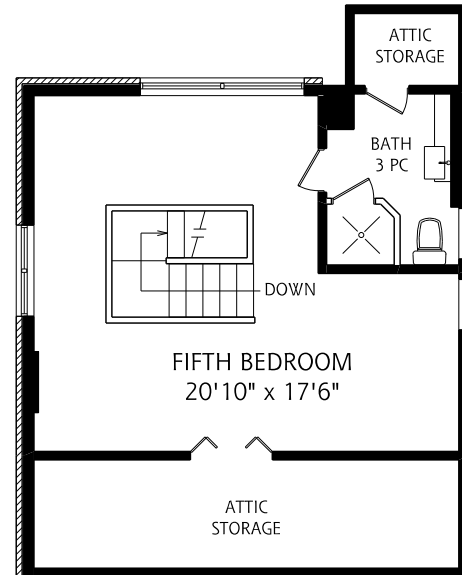

HEAPS ESTRIN

REAL ESTATE TEAM

309 Heath Street East

MAIN FLOOR
935 SQUARE FEET

ALL MEASUREMENTS SHOULD BE CONSIDERED APPROXIMATE

SECOND FLOOR
765 SQUARE FEET

THIRD FLOOR
430 SQUARE FEET

LOWER LEVEL
785 SQUARE FEET