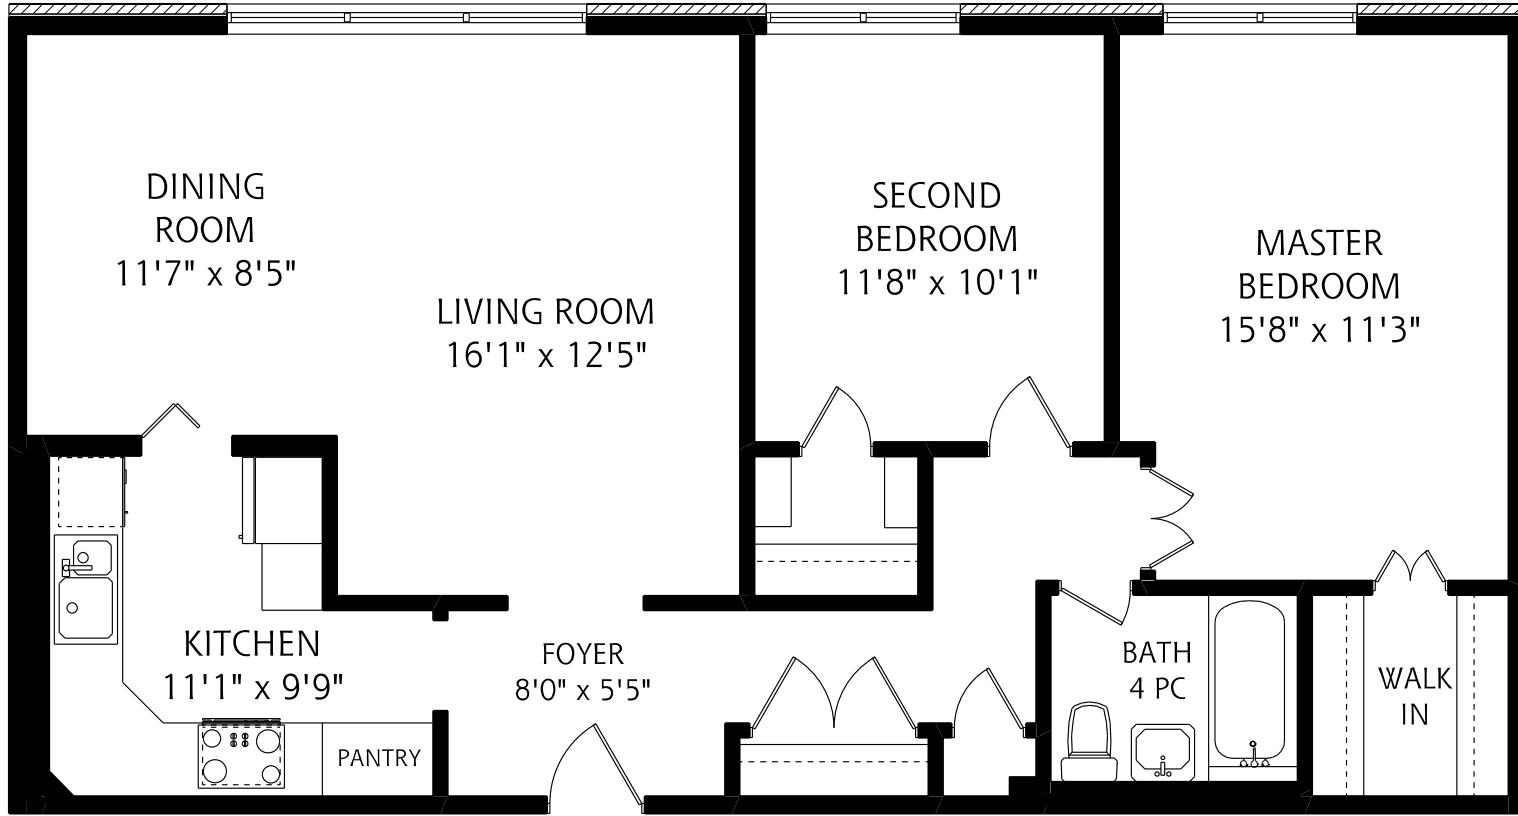

HEAPS ESTRIN

REAL ESTATE TEAM

31 Rosedale Road, Suite 107

1,030 SQUARE FEET

ALL MEASUREMENTS SHOULD BE CONSIDERED APPROXIMATE