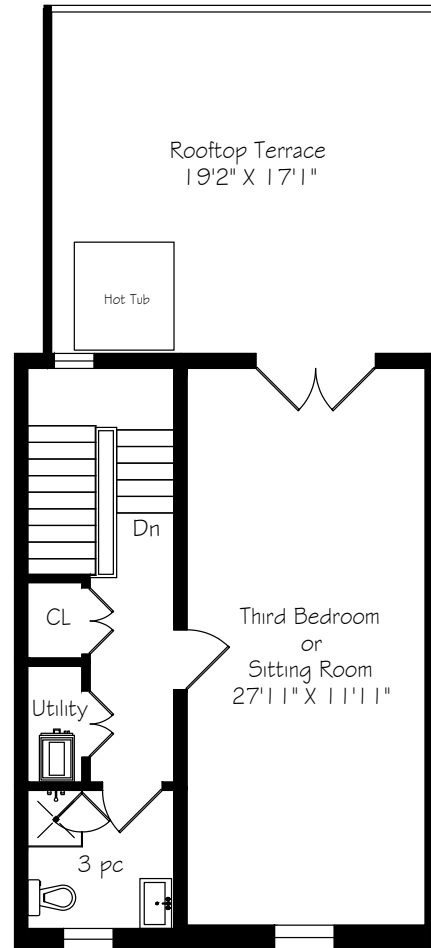

Measurements and Calculations are approximate
To be used as guidelines only