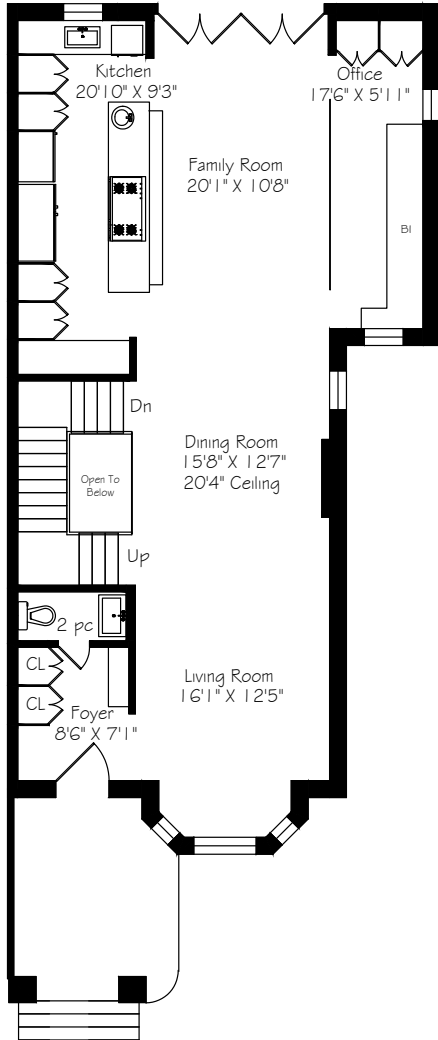

HEAPS ESTRIN

REAL ESTATE TEAM

40 Beaconsfield Avenue