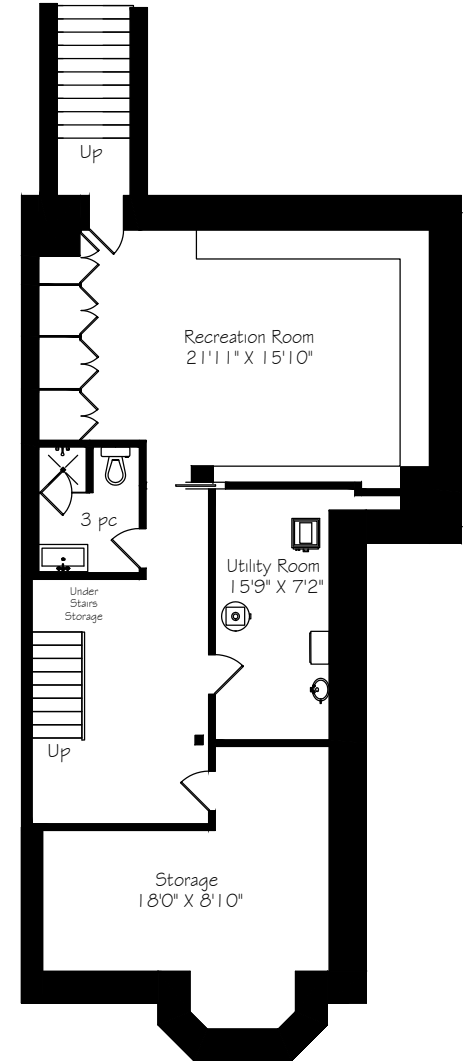

HEAPS ESTRIN

REAL ESTATE TEAM

40 Beaconsfield Avenue

Measurements and Calculations are approximate
To be used as guidelines only