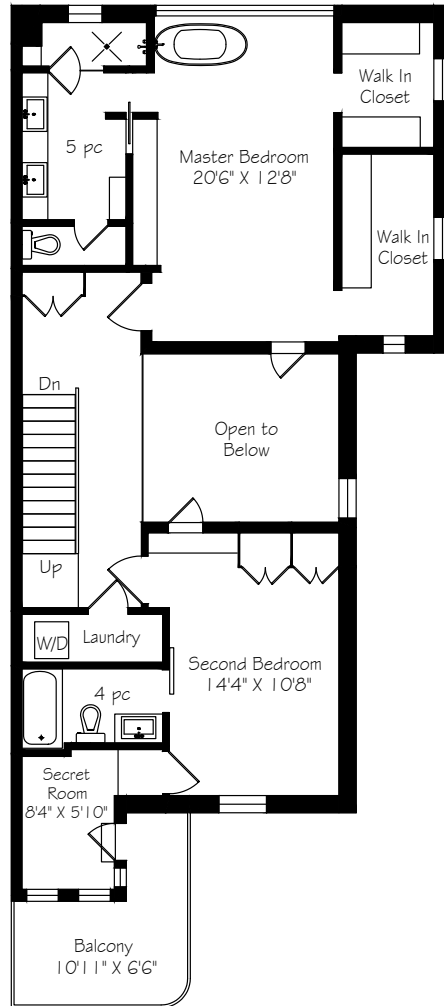

HEAPS ESTRIN

REAL ESTATE TEAM

40 Beaconsfield Avenue

Measurements and Calculations are approximate
To be used as guidelines only