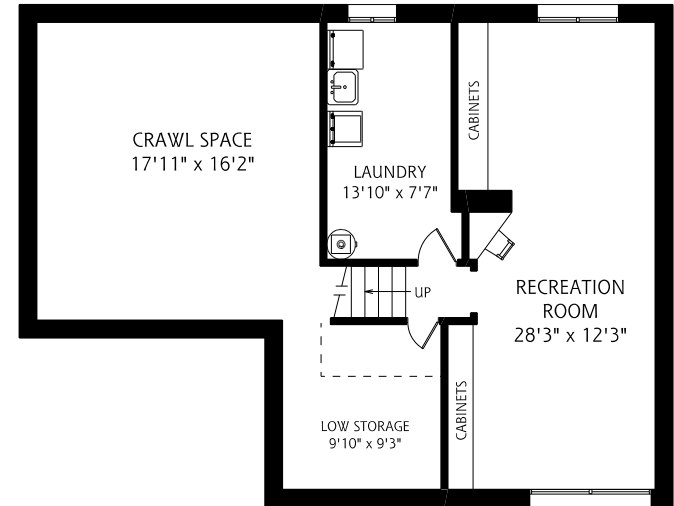

HEAPS ESTRIN

REAL ESTATE TEAM

46 Groomsport Crescent

MAIN FLOOR
1,085 SQUARE FEET

SECOND FLOOR
935 SQUARE FEET

LOWER LEVEL
585 SQUARE FEET
ALL MEASUREMENTS SHOULD BE CONSIDERED APPROXIMATE
5 FOOT SCALE