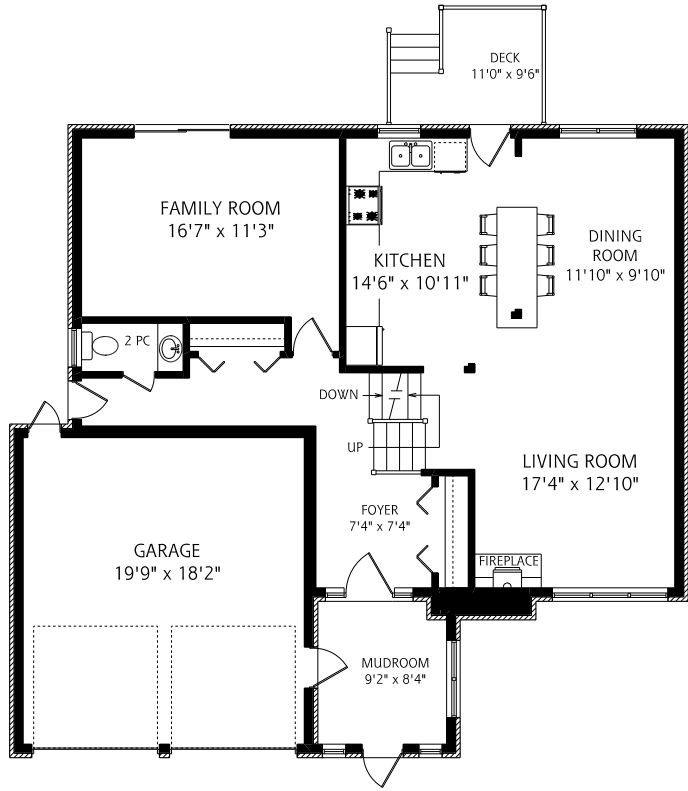

HEAPS ESTRIN

REAL ESTATE TEAM

46 Groomsport Crescent

MAIN FLOOR
1,085 SQUARE FEET

SECOND FLOOR
935 SQUARE FEET

LOWER LEVEL
585 SQUARE FEET
ALL MEASUREMENTS SHOULD BE CONSIDERED APPROXIMATE
5 FOOT SCALE