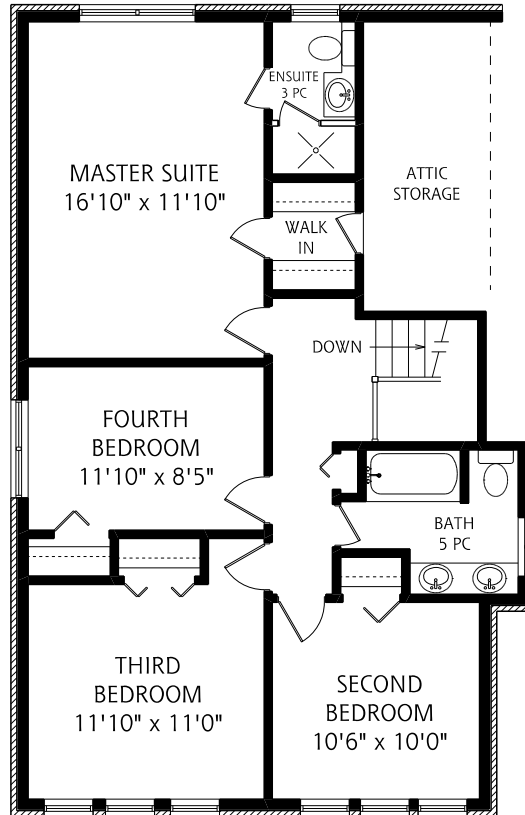

HEAPS ESTRIN

REAL ESTATE TEAM

46 Groomsport Crescent

MAIN FLOOR
1,085 SQUARE FEET

SECOND FLOOR
935 SQUARE FEET

LOWER LEVEL
585 SQUARE FEET
ALL MEASUREMENTS SHOULD BE CONSIDERED APPROXIMATE
5 FOOT SCALE