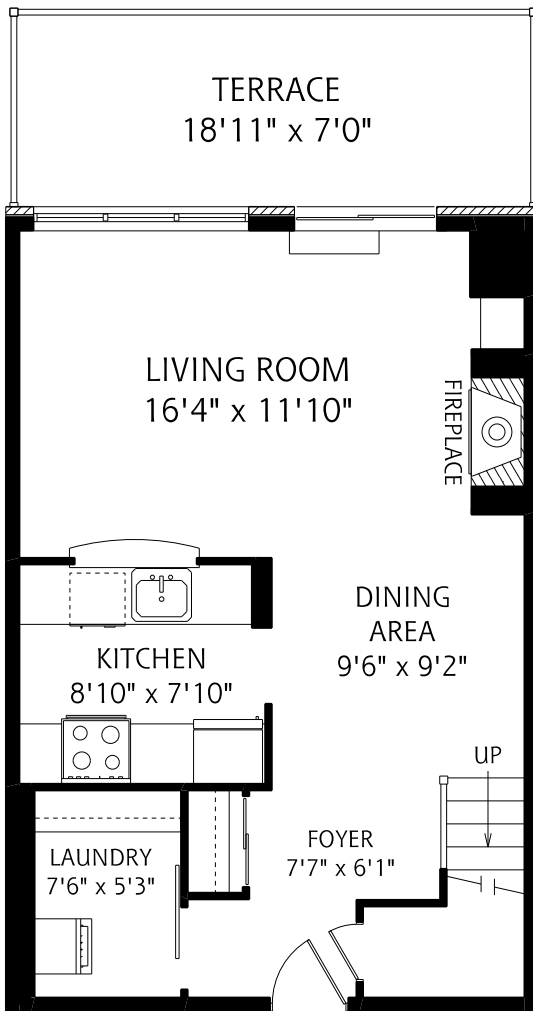

HEAPS ESTRIN

REAL ESTATE TEAM

70 Mill Street, PH03

MAIN FLOOR
565 SQUARE FEET

ALL MEASUREMENTS SHOULD BE CONSIDERED APPROXIMATE

SECOND FLOOR
600 SQUARE FEET