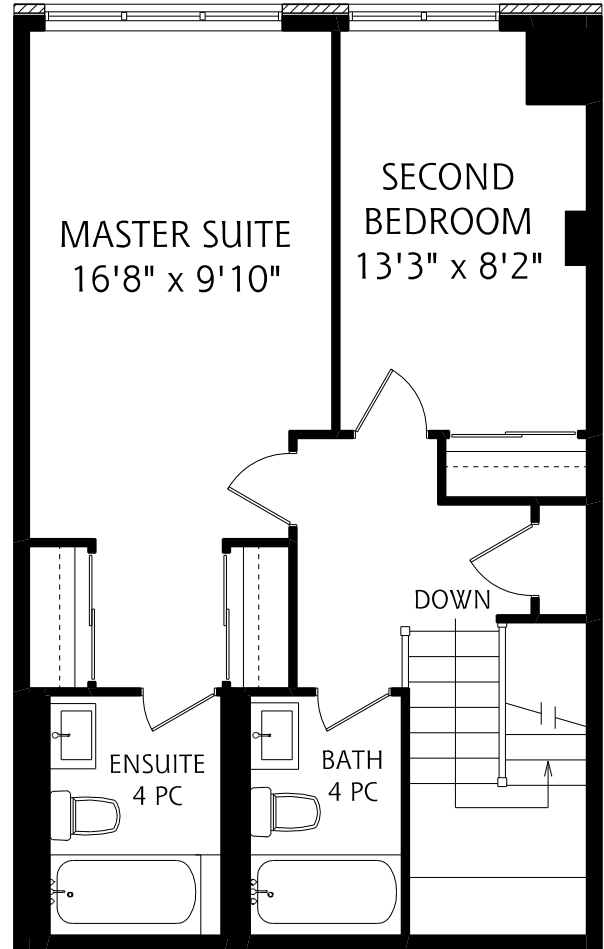

HEAPS ESTRIN

REAL ESTATE TEAM

70 Mill Street, PH03

MAIN FLOOR
565 SQUARE FEET

ALL MEASUREMENTS SHOULD BE CONSIDERED APPROXIMATE

SECOND FLOOR
600 SQUARE FEET