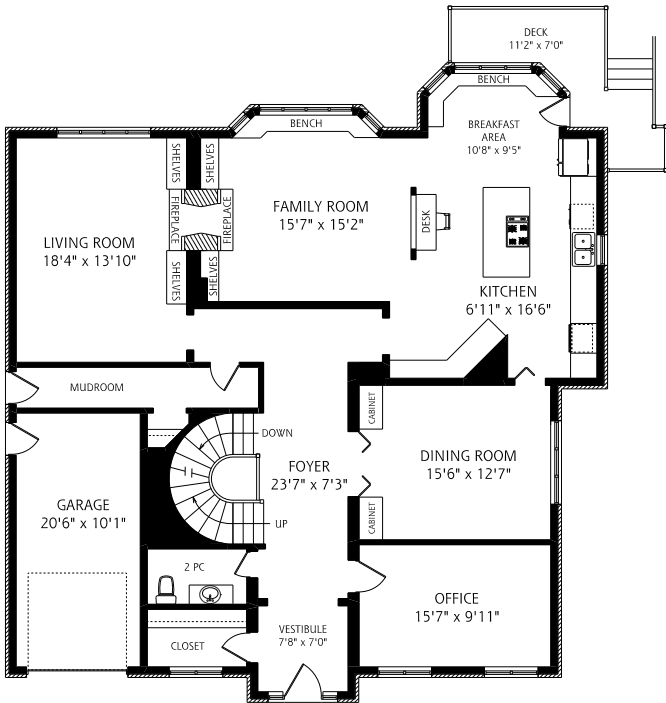

# 8 Moorehill Drive

**MAIN FLOOR**  
1,975 SQUARE FEET  
ALL MEASUREMENTS SHOULD BE CONSIDERED APPROXIMATE  
5 FOOT SCALE

**SECOND FLOOR**  
1,785 SQUARE FEET

**LOWER LEVEL**  
1,750 SQUARE FEET