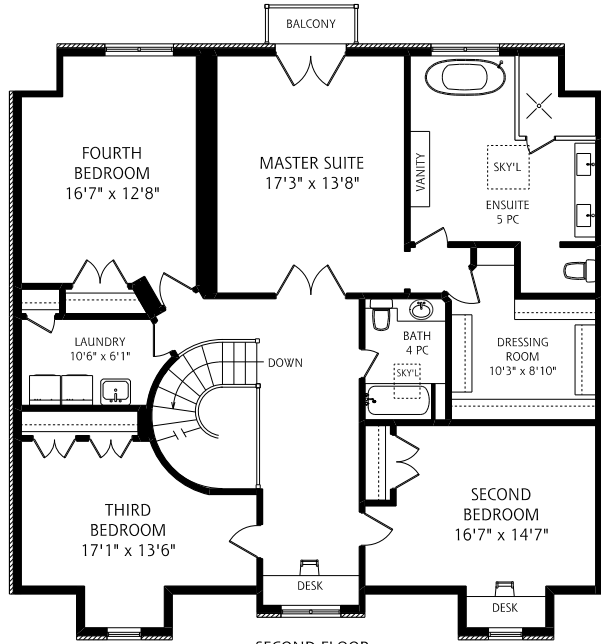

# 8 Moorehill Drive

**MAIN FLOOR**  
1,975 SQUARE FEET  
ALL MEASUREMENTS SHOULD BE CONSIDERED APPROXIMATE  
5 FOOT SCALE

**SECOND FLOOR**  
1,785 SQUARE FEET

**LOWER LEVEL**  
1,750 SQUARE FEET