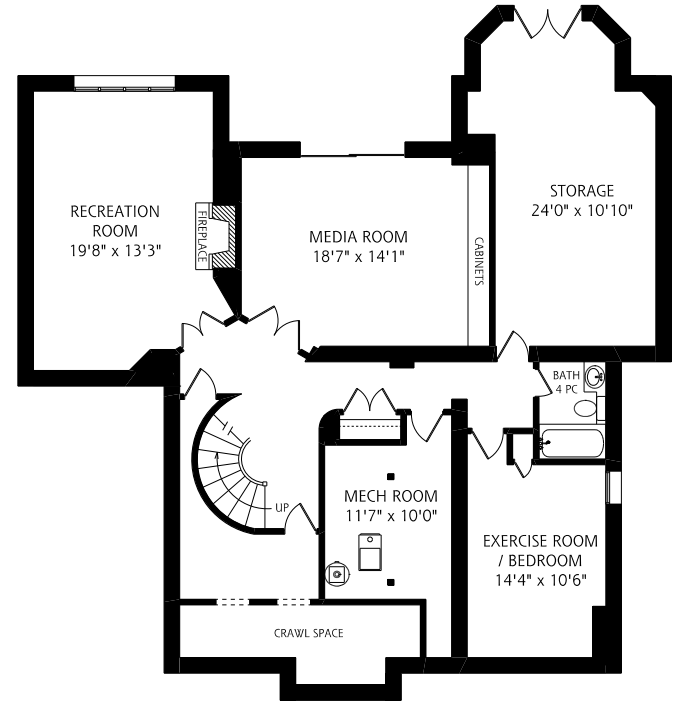

# 8 Moorehill Drive

**MAIN FLOOR**  
1,975 SQUARE FEET  
ALL MEASUREMENTS SHOULD BE CONSIDERED APPROXIMATE  
5 FOOT SCALE

**SECOND FLOOR**  
1,785 SQUARE FEET

**LOWER LEVEL**  
1,750 SQUARE FEET