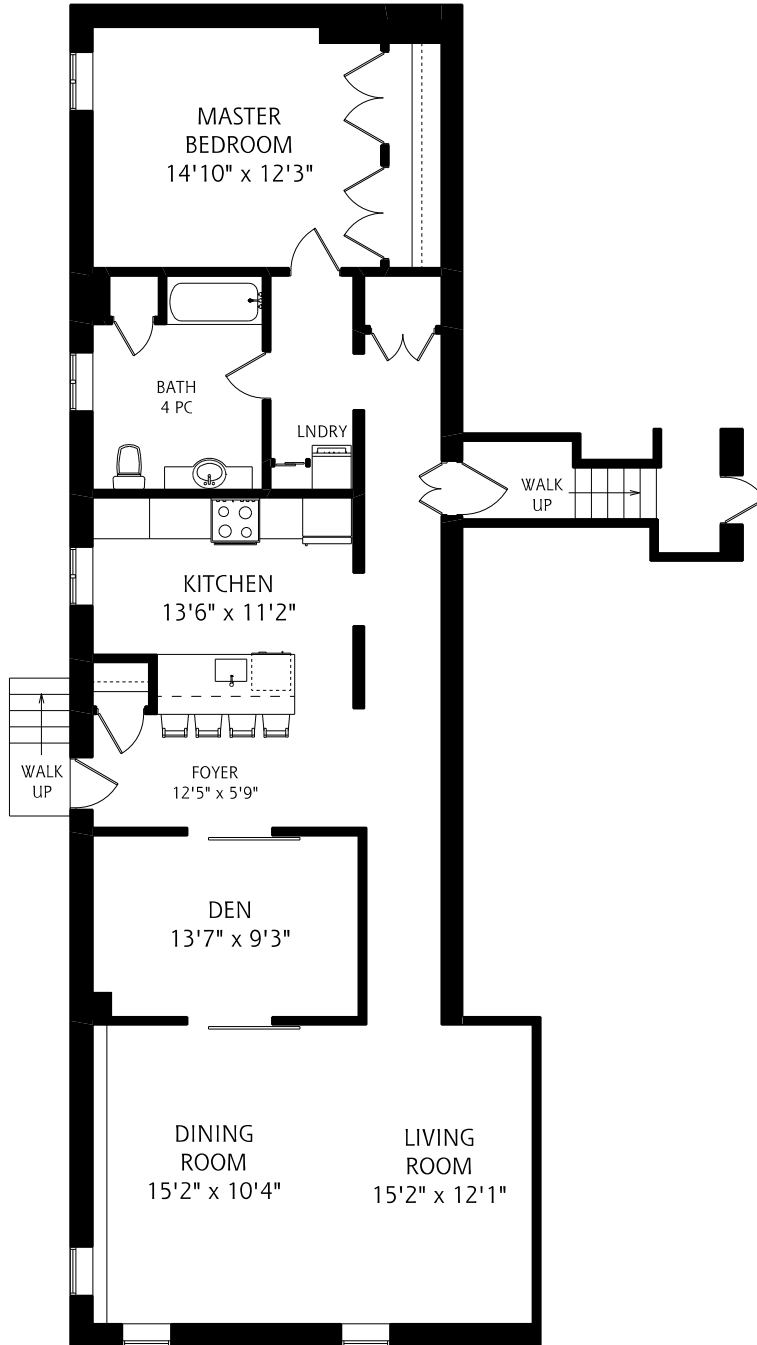

HEAPS ESTRIN

REAL ESTATE TEAM

120A Rosedale Heights Drive

1,635 SQUARE FEET

ALL MEASUREMENTS SHOULD BE CONSIDERED APPROXIMATE