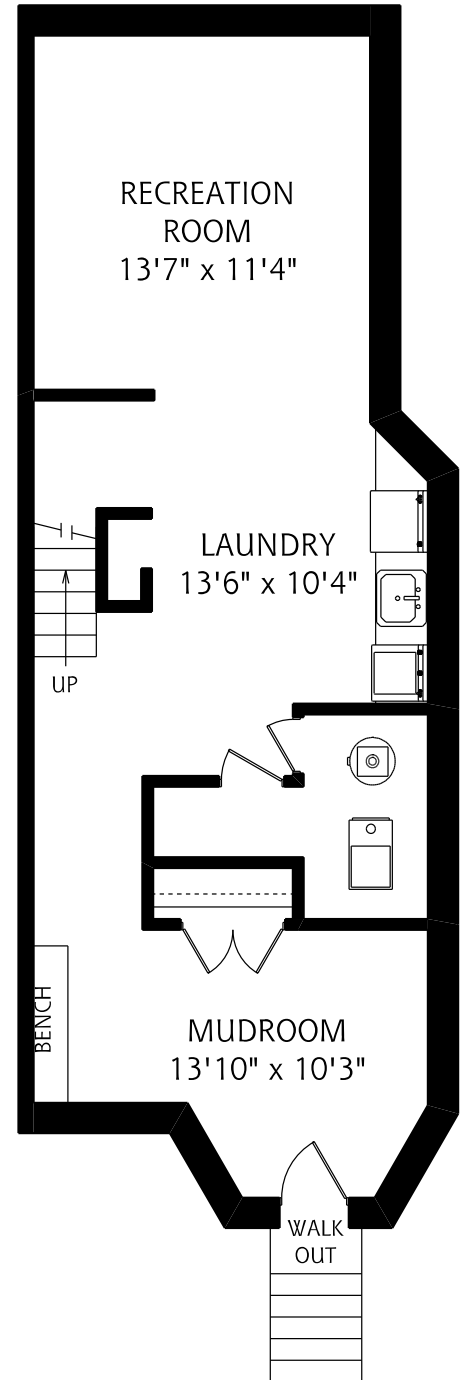

HEAPS ESTRIN

REAL ESTATE TEAM

14 Rathnelly Avenue

MAIN FLOOR
820 SQUARE FEET

SECOND FLOOR
870 SQUARE FEET

LOWER LEVEL
730 SQUARE FEET

ALL MEASUREMENTS SHOULD BE CONSIDERED APPROXIMATE