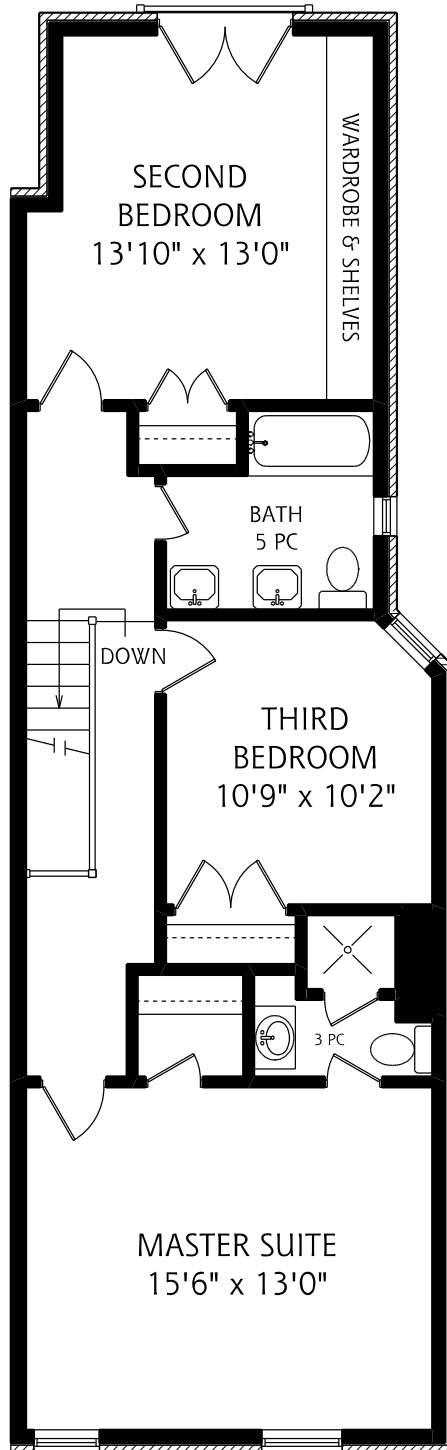

HEAPS ESTRIN

REAL ESTATE TEAM

14 Rathnelly Avenue

MAIN FLOOR
820 SQUARE FEET

SECOND FLOOR
870 SQUARE FEET

LOWER LEVEL
730 SQUARE FEET

ALL MEASUREMENTS SHOULD BE CONSIDERED APPROXIMATE