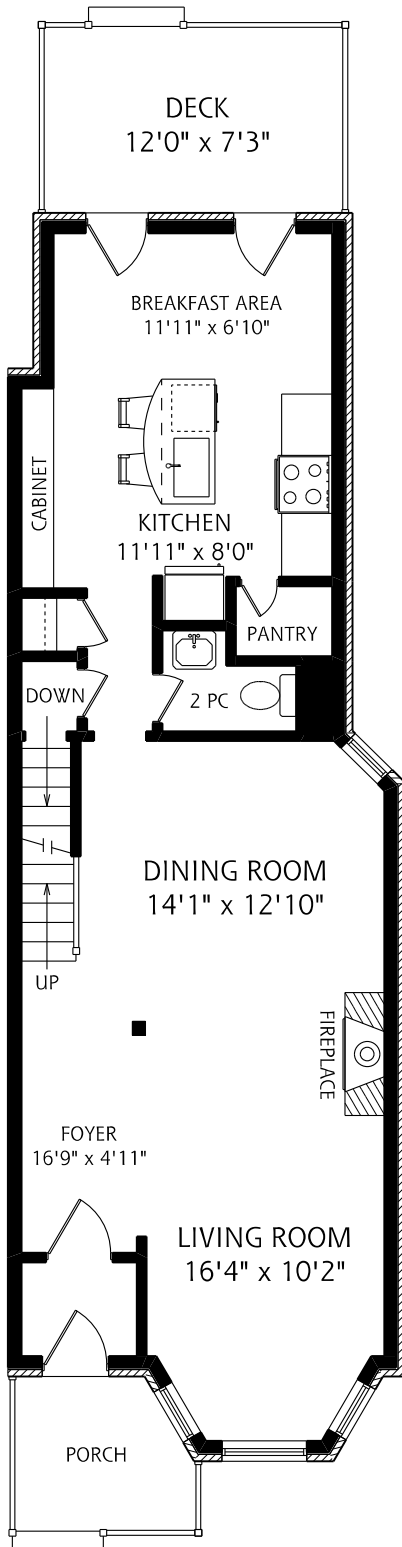

HEAPS ESTRIN

REAL ESTATE TEAM

14 Rathnelly Avenue

MAIN FLOOR
820 SQUARE FEET

SECOND FLOOR
870 SQUARE FEET

LOWER LEVEL
730 SQUARE FEET

ALL MEASUREMENTS SHOULD BE CONSIDERED APPROXIMATE