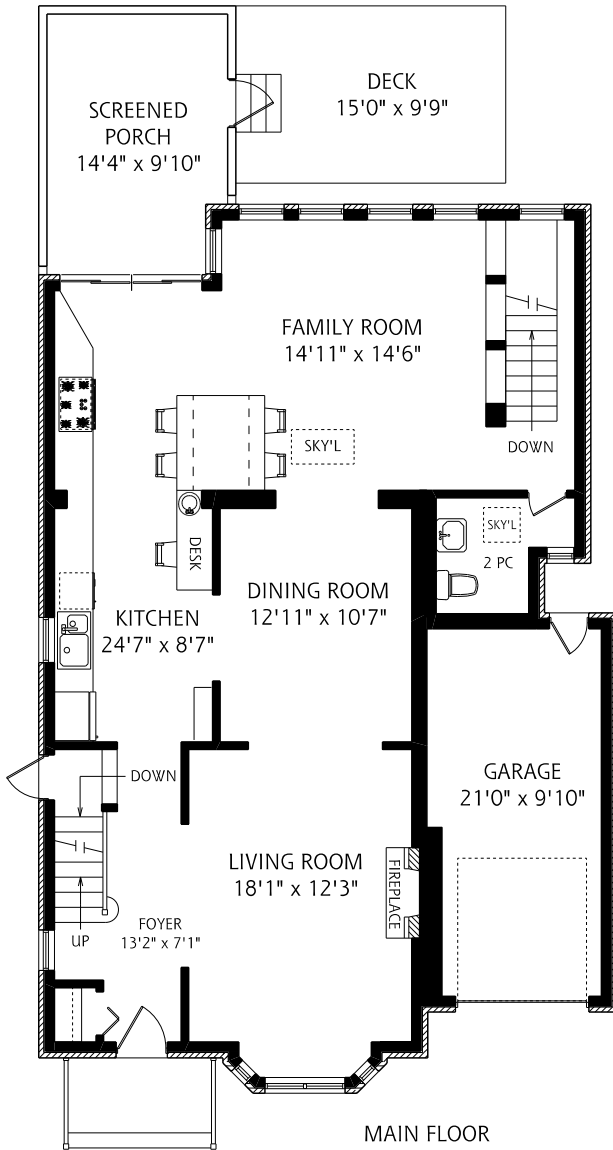

HEAPS ESTRIN

REAL ESTATE TEAM

16 Tanager Avenue

MAIN FLOOR
1,200 SQUARE FEET

ALL MEASUREMENTS SHOULD BE CONSIDERED APPROXIMATE

SECOND FLOOR
910 SQUARE FEET

LOWER LEVEL
1,200 SQUARE FEET