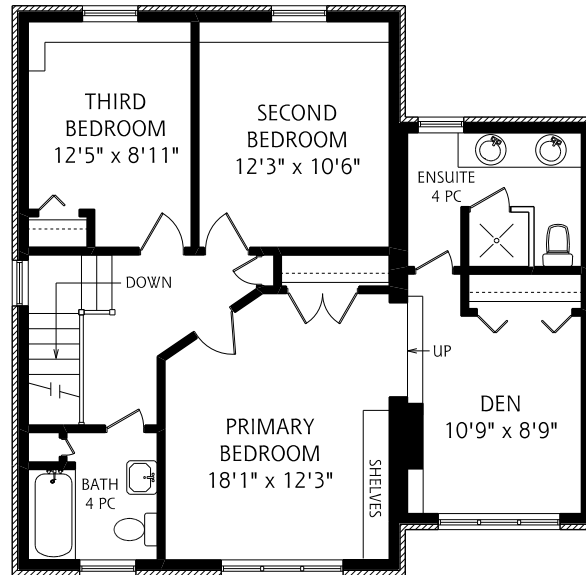

HEAPS ESTRIN

REAL ESTATE TEAM

16 Tanager Avenue

MAIN FLOOR
1,200 SQUARE FEET

ALL MEASUREMENTS SHOULD BE CONSIDERED APPROXIMATE

SECOND FLOOR
910 SQUARE FEET

LOWER LEVEL
1,200 SQUARE FEET