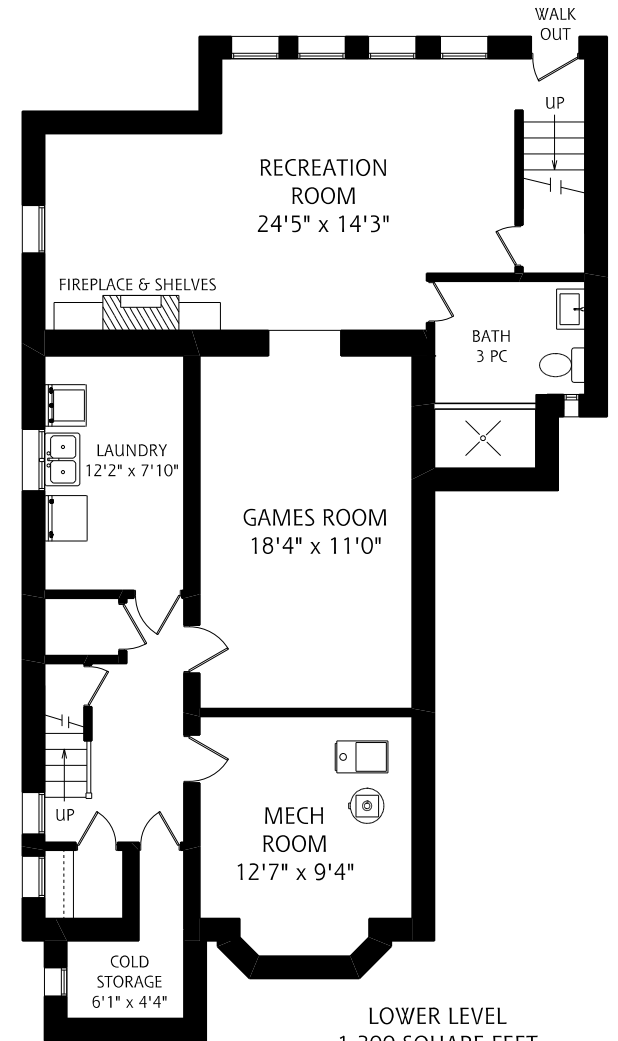

HEAPS ESTRIN

REAL ESTATE TEAM

16 Tanager Avenue

MAIN FLOOR
1,200 SQUARE FEET

ALL MEASUREMENTS SHOULD BE CONSIDERED APPROXIMATE

SECOND FLOOR
910 SQUARE FEET

LOWER LEVEL
1,200 SQUARE FEET