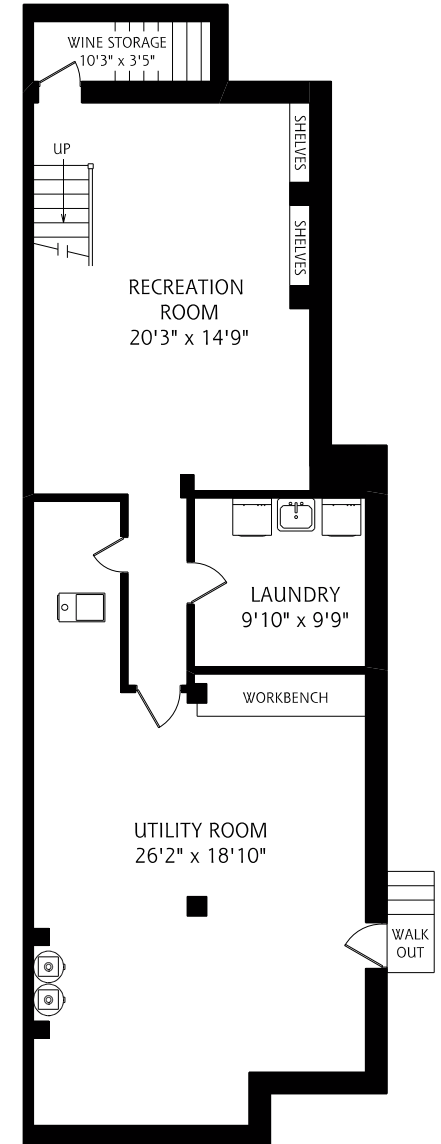

# 40 Roxborough Street West

MAIN FLOOR  
1,245 SQUARE FEET

ALL MEASUREMENTS SHOULD BE CONSIDERED APPROXIMATE

SECOND FLOOR  
1,220 SQUARE FEET

THIRD FLOOR  
1,260 SQUARE FEET

LOWER LEVEL  
1,275 SQUARE FEET