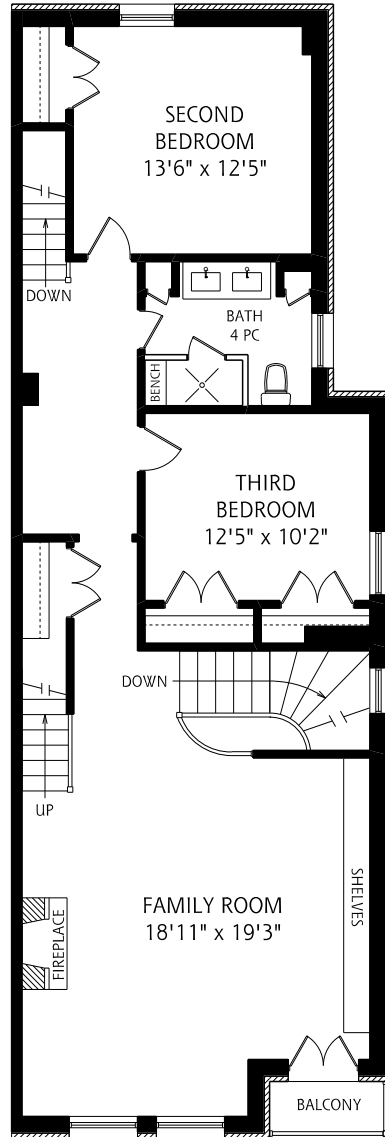

# 40 Roxborough Street West

MAIN FLOOR  
1,245 SQUARE FEET

ALL MEASUREMENTS SHOULD BE CONSIDERED APPROXIMATE

SECOND FLOOR  
1,220 SQUARE FEET

THIRD FLOOR  
1,260 SQUARE FEET

LOWER LEVEL  
1,275 SQUARE FEET