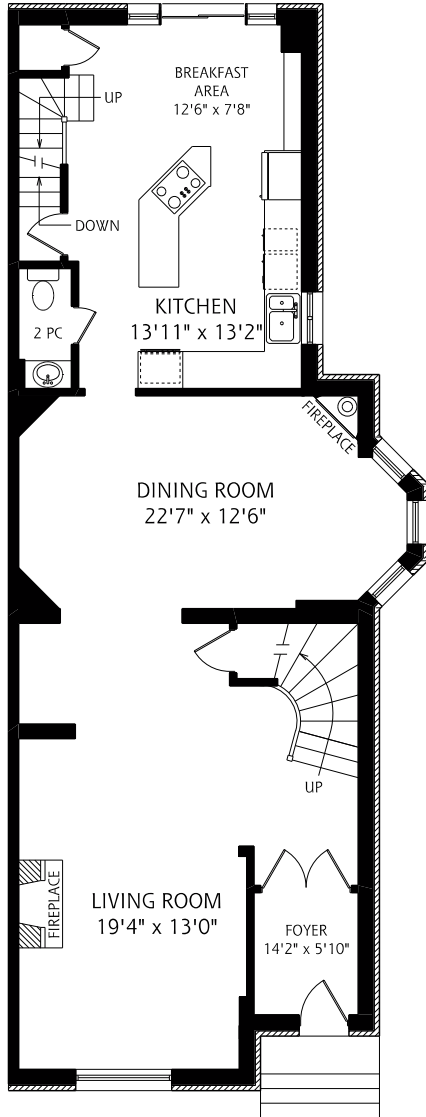

# 40 Roxborough Street West

MAIN FLOOR  
1,245 SQUARE FEET

ALL MEASUREMENTS SHOULD BE CONSIDERED APPROXIMATE

SECOND FLOOR  
1,220 SQUARE FEET

THIRD FLOOR  
1,260 SQUARE FEET

LOWER LEVEL  
1,275 SQUARE FEET