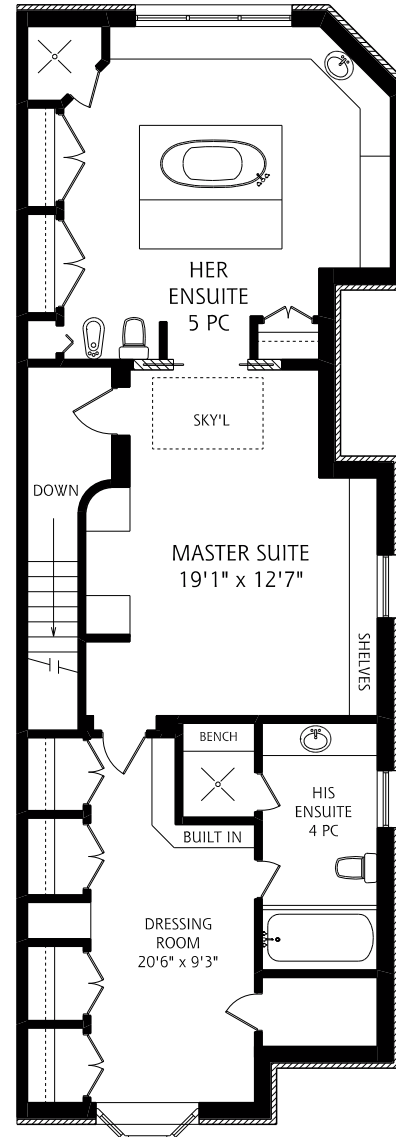

# 40 Roxborough Street West

MAIN FLOOR  
1,245 SQUARE FEET

ALL MEASUREMENTS SHOULD BE CONSIDERED APPROXIMATE

SECOND FLOOR  
1,220 SQUARE FEET

THIRD FLOOR  
1,260 SQUARE FEET

LOWER LEVEL  
1,275 SQUARE FEET