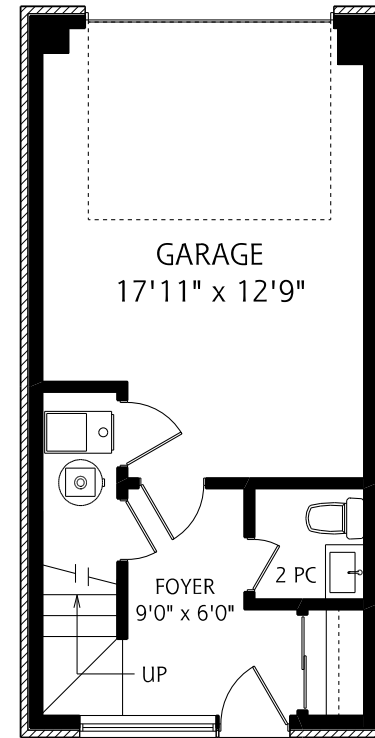

HEAPS ESTRIN

REAL ESTATE TEAM

999 Dundas Street East

MAIN FLOOR
615 SQUARE FEET

SECOND FLOOR
660 SQUARE FEET

THIRD FLOOR
215 SQUARE FEET

GROUND FLOOR
165 SQUARE FEET

ALL MEASUREMENTS SHOULD BE CONSIDERED APPROXIMATE