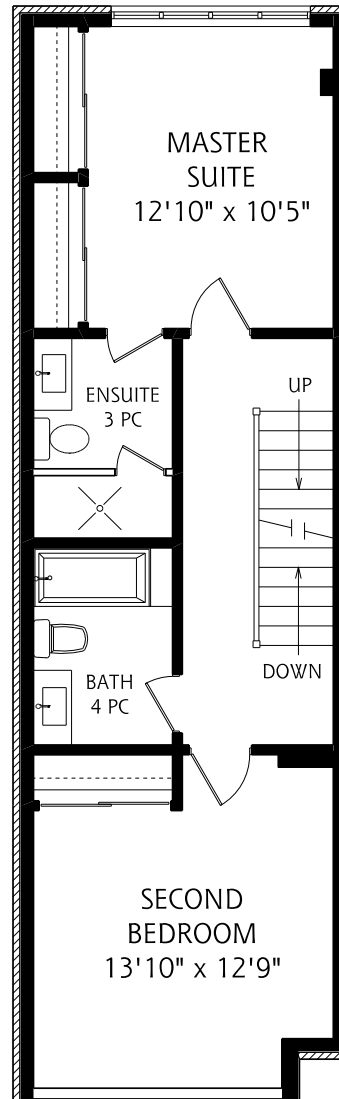

HEAPS ESTRIN

REAL ESTATE TEAM

999 Dundas Street East

MAIN FLOOR
615 SQUARE FEET

SECOND FLOOR
660 SQUARE FEET

THIRD FLOOR
215 SQUARE FEET

GROUND FLOOR
165 SQUARE FEET

ALL MEASUREMENTS SHOULD BE CONSIDERED APPROXIMATE