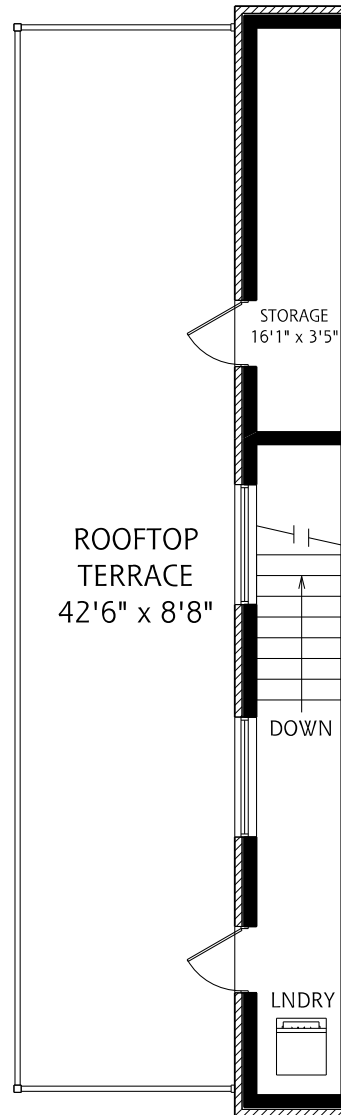

HEAPS ESTRIN

REAL ESTATE TEAM

999 Dundas Street East

MAIN FLOOR
615 SQUARE FEET

SECOND FLOOR
660 SQUARE FEET

THIRD FLOOR
215 SQUARE FEET

GROUND FLOOR
165 SQUARE FEET

ALL MEASUREMENTS SHOULD BE CONSIDERED APPROXIMATE