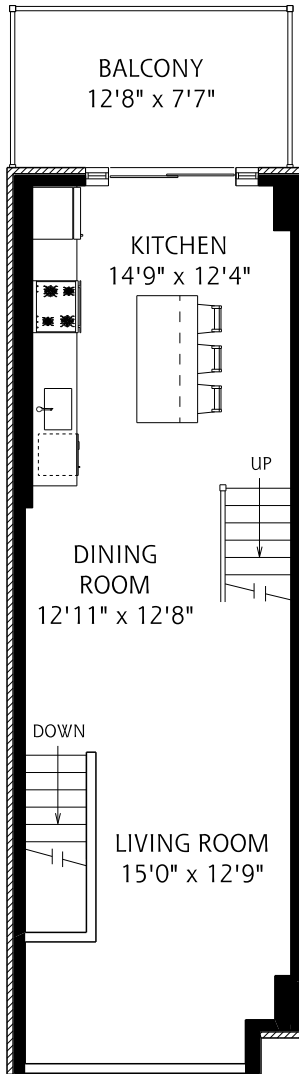

HEAPS ESTRIN

REAL ESTATE TEAM

999 Dundas Street East

MAIN FLOOR
615 SQUARE FEET

SECOND FLOOR
660 SQUARE FEET

THIRD FLOOR
215 SQUARE FEET

GROUND FLOOR
165 SQUARE FEET

ALL MEASUREMENTS SHOULD BE CONSIDERED APPROXIMATE