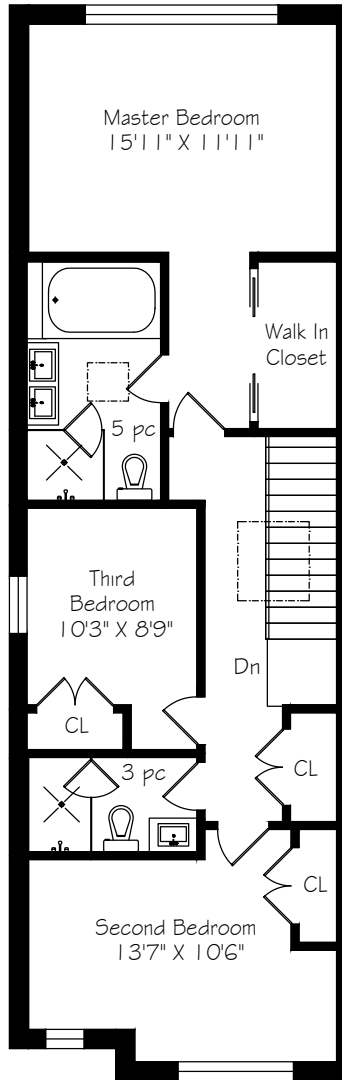

HEAPS ESTRIN

REAL ESTATE TEAM

174 Lawrence Avenue East

Main Floor
961 Square Feet

Measurements and Calculations are approximate
To be used as guidelines only

Second Floor
961 Square Feet

Measurements and Calculations are approximate
To be used as guidelines only

Lower Level
710 Square Feet

Measurements and Calculations are approximate
To be used as guidelines only