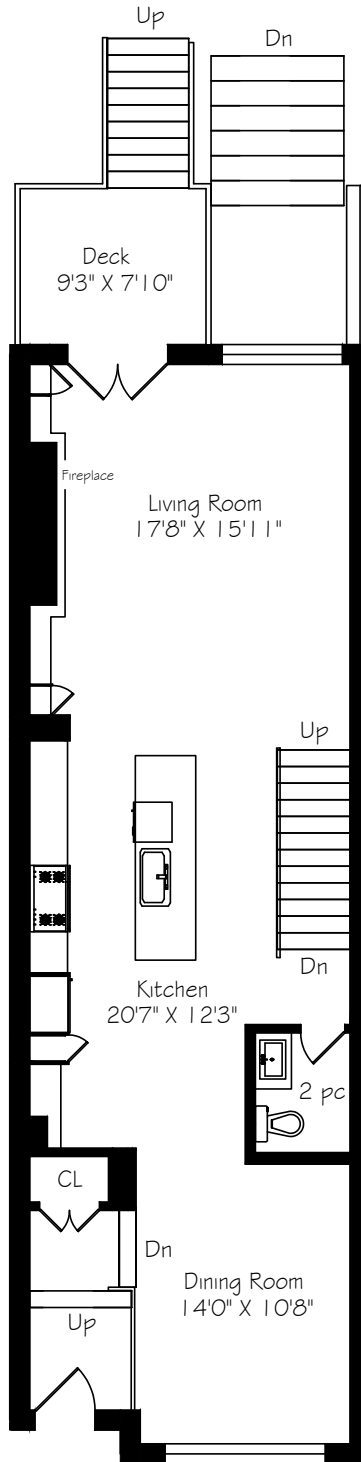

HEAPS ESTRIN

REAL ESTATE TEAM

174 Lawrence Avenue East

Main Floor
961 Square Feet

Measurements and Calculations are approximate
To be used as guidelines only

Second Floor
961 Square Feet

Measurements and Calculations are approximate
To be used as guidelines only

Lower Level
710 Square Feet

Measurements and Calculations are approximate
To be used as guidelines only