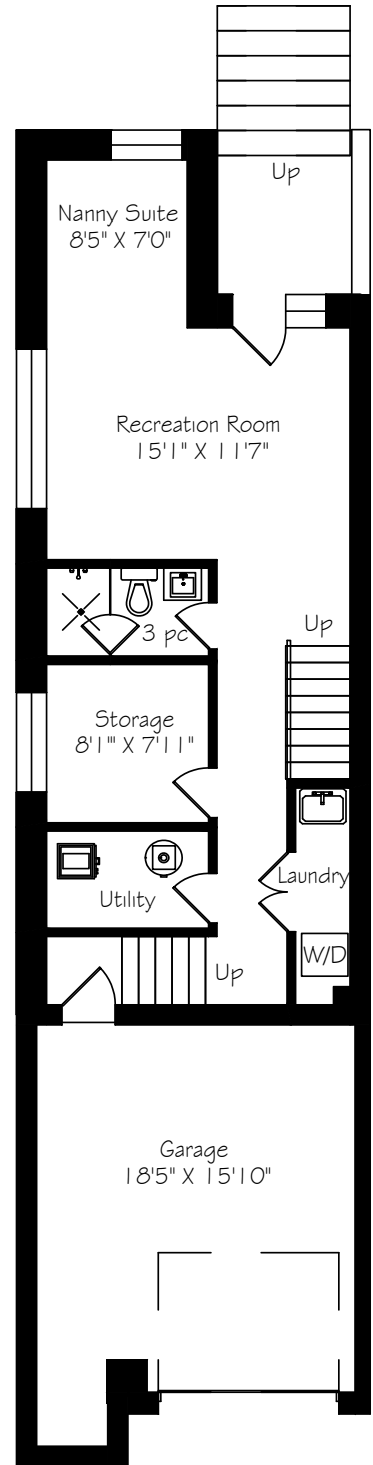

HEAPS ESTRIN

REAL ESTATE TEAM

174 Lawrence Avenue East

Main Floor
961 Square Feet

Measurements and Calculations are approximate
To be used as guidelines only

Second Floor
961 Square Feet

Measurements and Calculations are approximate
To be used as guidelines only

Lower Level
710 Square Feet

Measurements and Calculations are approximate
To be used as guidelines only