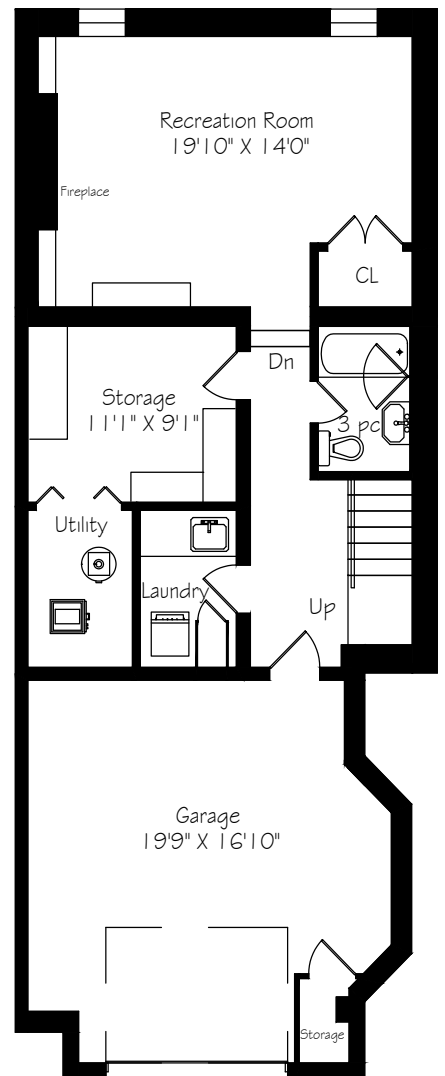

HEAPS ESTRIN

REAL ESTATE TEAM

118 Farnham Avenue

Main Floor
1139 Square Feet

Measurements and Calculations are approximate
To be used as guidelines only

Second Floor
1119 Square Feet

Measurements and Calculations are approximate
To be used as guidelines only

Lower Level
767 Square Feet

Measurements and Calculations are approximate
To be used as guidelines only