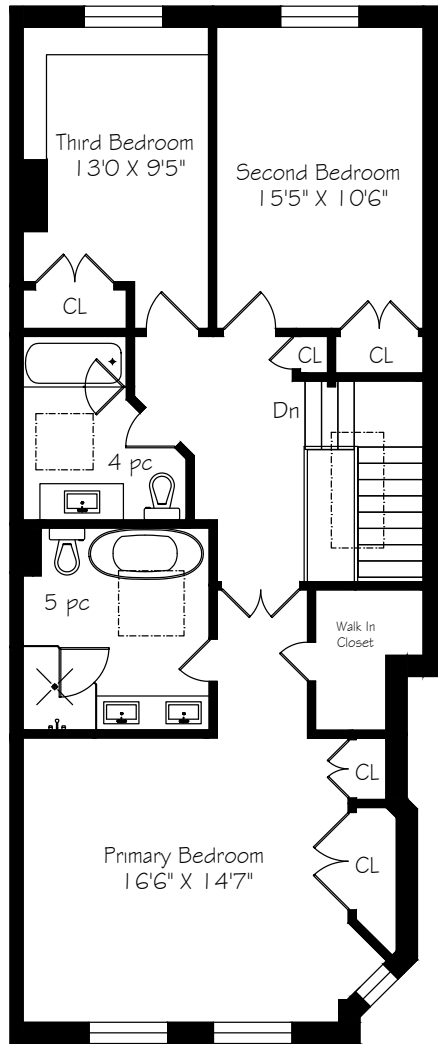

HEAPS ESTRIN

REAL ESTATE TEAM

118 Farnham Avenue

Main Floor
1139 Square Feet

Measurements and Calculations are approximate
To be used as guidelines only

Second Floor
1119 Square Feet

Measurements and Calculations are approximate
To be used as guidelines only

Lower Level
767 Square Feet

Measurements and Calculations are approximate
To be used as guidelines only