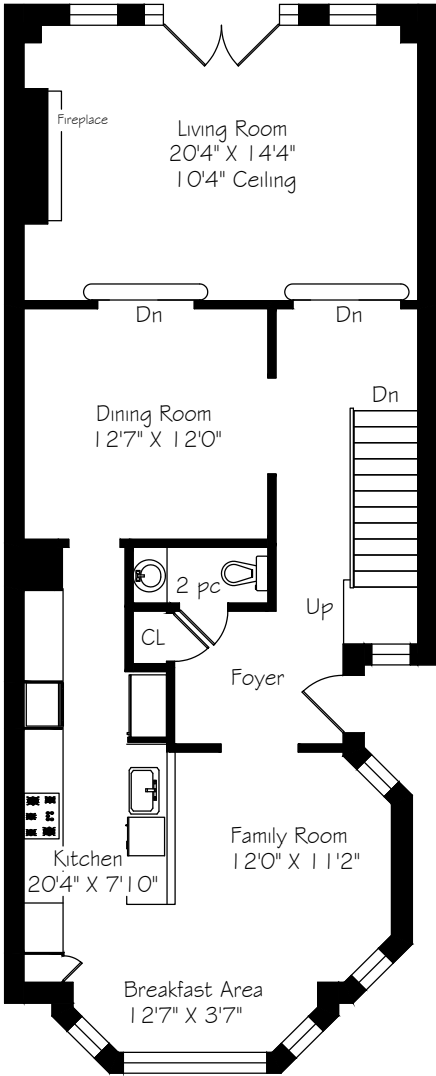

HEAPS ESTRIN

REAL ESTATE TEAM

118 Farnham Avenue

Main Floor
1139 Square Feet

Measurements and Calculations are approximate
To be used as guidelines only

Second Floor
1119 Square Feet

Measurements and Calculations are approximate
To be used as guidelines only

Lower Level
767 Square Feet

Measurements and Calculations are approximate
To be used as guidelines only