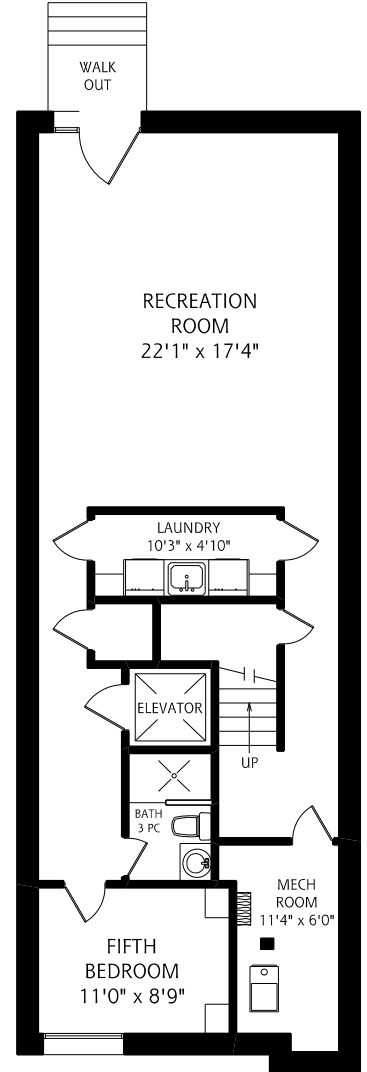

HEAPS ESTRIN

REAL ESTATE TEAM

133 Heath Street East

MAIN FLOOR
1,115 SQUARE FEET

ALL MEASUREMENTS SHOULD BE CONSIDERED APPROXIMATE

SECOND FLOOR
1,020 SQUARE FEET

THIRD FLOOR
835 SQUARE FEET

LOWER LEVEL
1,125 SQUARE FEET