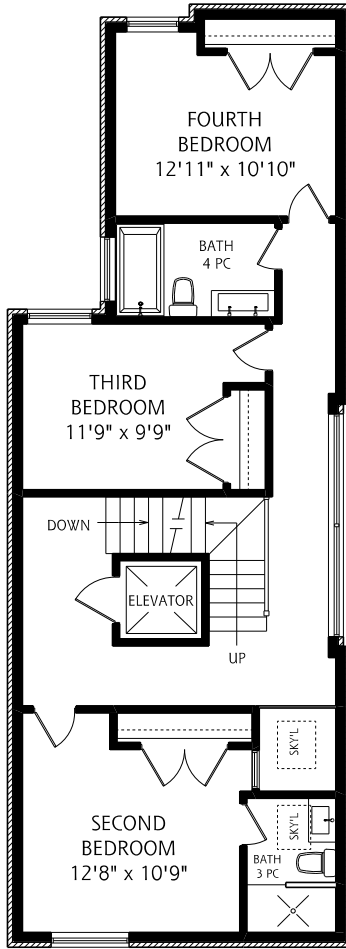

HEAPS ESTRIN

REAL ESTATE TEAM

133 Heath Street East

MAIN FLOOR
1,115 SQUARE FEET

ALL MEASUREMENTS SHOULD BE CONSIDERED APPROXIMATE

SECOND FLOOR
1,020 SQUARE FEET

THIRD FLOOR
835 SQUARE FEET

LOWER LEVEL
1,125 SQUARE FEET