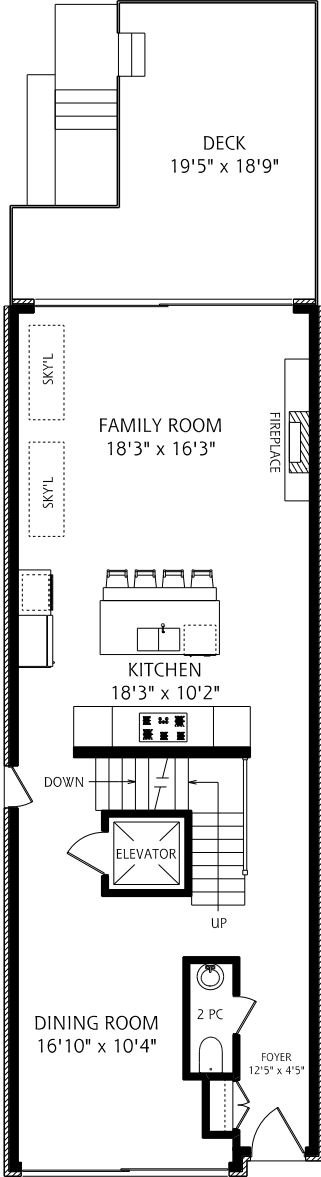

HEAPS ESTRIN

REAL ESTATE TEAM

133 Heath Street East

MAIN FLOOR
1,115 SQUARE FEET

ALL MEASUREMENTS SHOULD BE CONSIDERED APPROXIMATE

SECOND FLOOR
1,020 SQUARE FEET

THIRD FLOOR
835 SQUARE FEET

LOWER LEVEL
1,125 SQUARE FEET