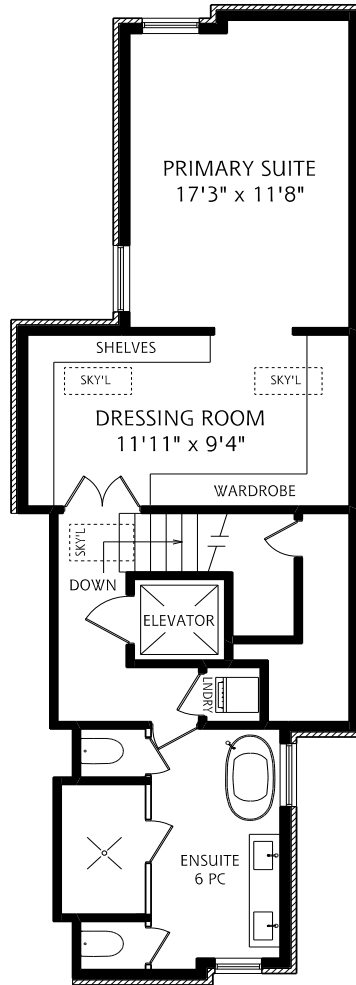

HEAPS ESTRIN

REAL ESTATE TEAM

133 Heath Street East

MAIN FLOOR
1,115 SQUARE FEET

ALL MEASUREMENTS SHOULD BE CONSIDERED APPROXIMATE

SECOND FLOOR
1,020 SQUARE FEET

THIRD FLOOR
835 SQUARE FEET

LOWER LEVEL
1,125 SQUARE FEET