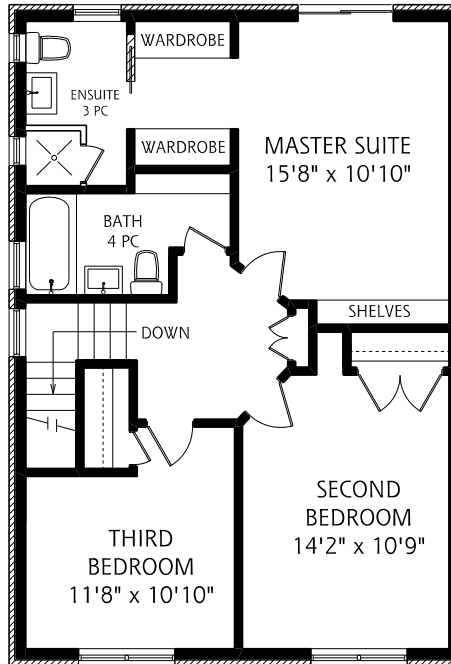

HEAPS ESTRIN

REAL ESTATE TEAM

142 Lascelles Boulevard

MAIN FLOOR
1,040 SQUARE FEET

SECOND FLOOR
815 SQUARE FEET

ALL MEASUREMENTS SHOULD BE CONSIDERED APPROXIMATE

LOWER LEVEL
1,035 SQUARE FEET