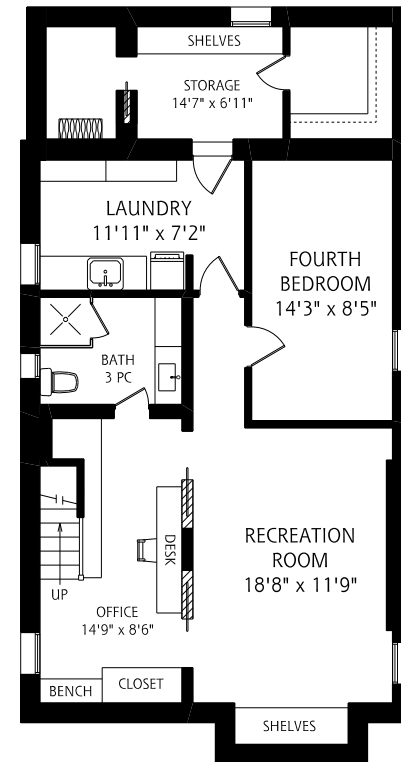

HEAPS ESTRIN

REAL ESTATE TEAM

142 Lascelles Boulevard

MAIN FLOOR
1,040 SQUARE FEET

SECOND FLOOR
815 SQUARE FEET

ALL MEASUREMENTS SHOULD BE CONSIDERED APPROXIMATE

LOWER LEVEL
1,035 SQUARE FEET