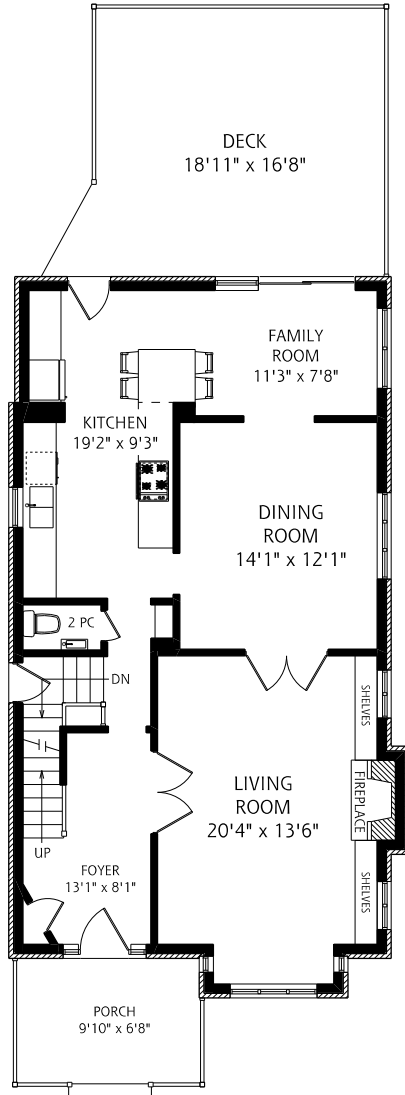

HEAPS ESTRIN

REAL ESTATE TEAM

142 Lascelles Boulevard

MAIN FLOOR
1,040 SQUARE FEET

SECOND FLOOR
815 SQUARE FEET

ALL MEASUREMENTS SHOULD BE CONSIDERED APPROXIMATE

LOWER LEVEL
1,035 SQUARE FEET