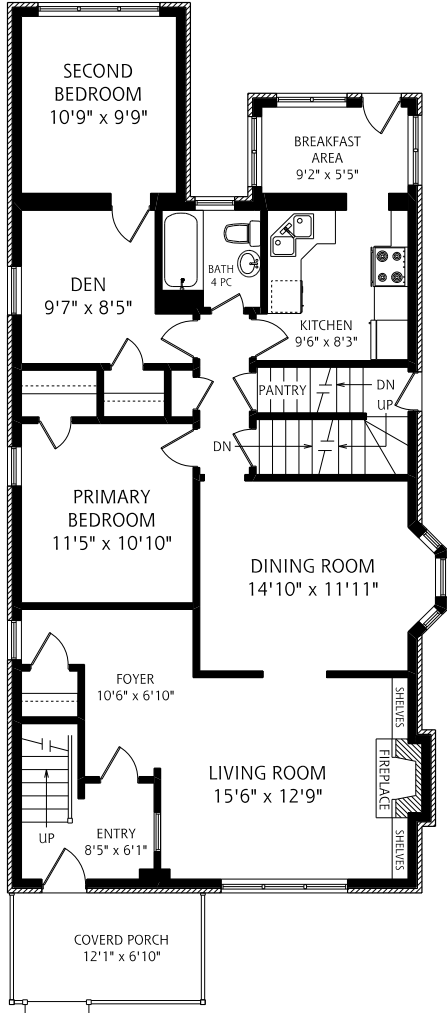

HEAPS ESTRIN

REAL ESTATE TEAM

172 St Clair Avenue East

MAIN FLOOR SUITE
1,385 SQUARE FEET

SECOND FLOOR OF UPPER SUITE
1,375 SQUARE FEET

ALL MEASUREMENTS SHOULD BE CONSIDERED APPROXIMATE

THIRD FLOOR OF UPPER SUITE
565 SQUARE FEET

LOWER LEVEL SUITE
1,310 SQUARE FEET