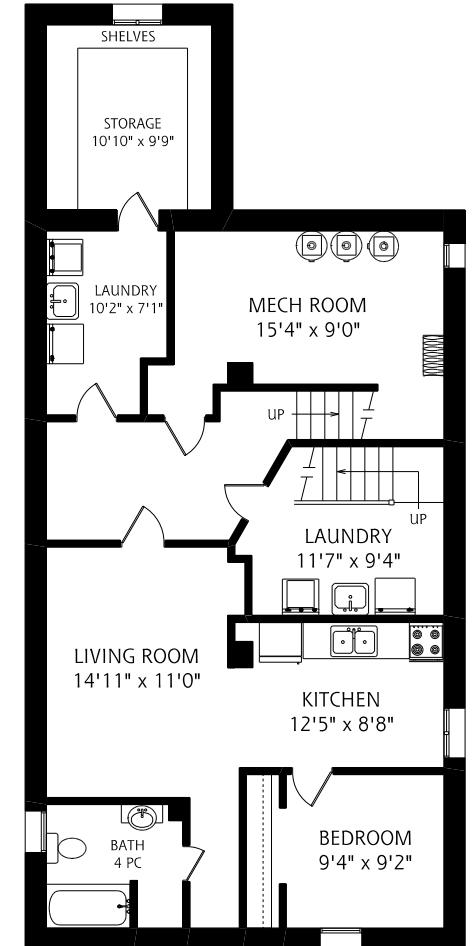

HEAPS ESTRIN

REAL ESTATE TEAM

172 St Clair Avenue East

MAIN FLOOR SUITE
1,385 SQUARE FEET

SECOND FLOOR OF UPPER SUITE
1,375 SQUARE FEET

ALL MEASUREMENTS SHOULD BE CONSIDERED APPROXIMATE

THIRD FLOOR OF UPPER SUITE
565 SQUARE FEET

LOWER LEVEL SUITE
1,310 SQUARE FEET