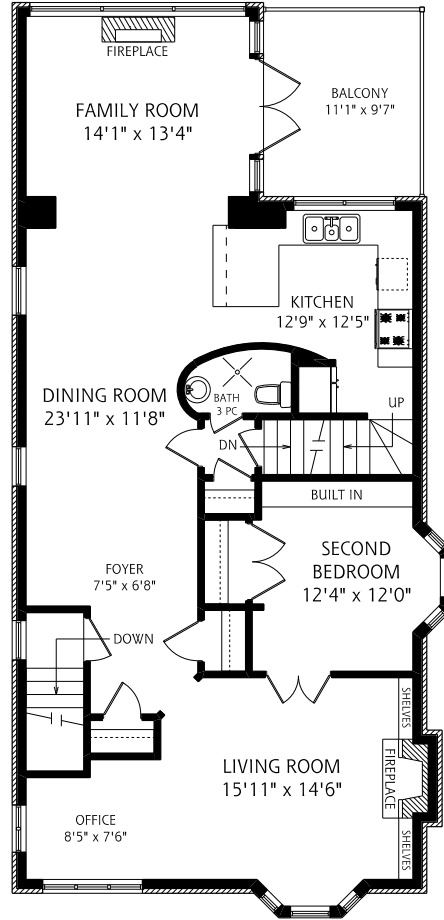

HEAPS ESTRIN

REAL ESTATE TEAM

172 St Clair Avenue East

MAIN FLOOR SUITE
1,385 SQUARE FEET

SECOND FLOOR OF UPPER SUITE
1,375 SQUARE FEET

ALL MEASUREMENTS SHOULD BE CONSIDERED APPROXIMATE

THIRD FLOOR OF UPPER SUITE
565 SQUARE FEET

LOWER LEVEL SUITE
1,310 SQUARE FEET