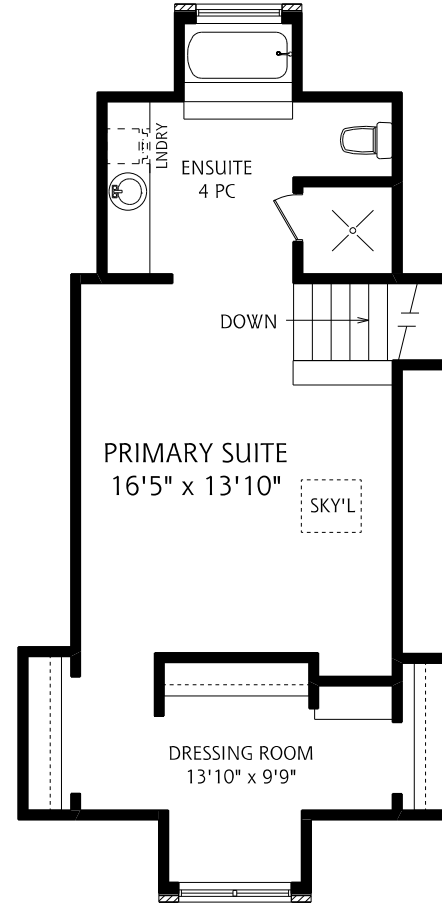

HEAPS ESTRIN

REAL ESTATE TEAM

172 St Clair Avenue East

MAIN FLOOR SUITE
1,385 SQUARE FEET

SECOND FLOOR OF UPPER SUITE
1,375 SQUARE FEET

ALL MEASUREMENTS SHOULD BE CONSIDERED APPROXIMATE

THIRD FLOOR OF UPPER SUITE
565 SQUARE FEET

LOWER LEVEL SUITE
1,310 SQUARE FEET