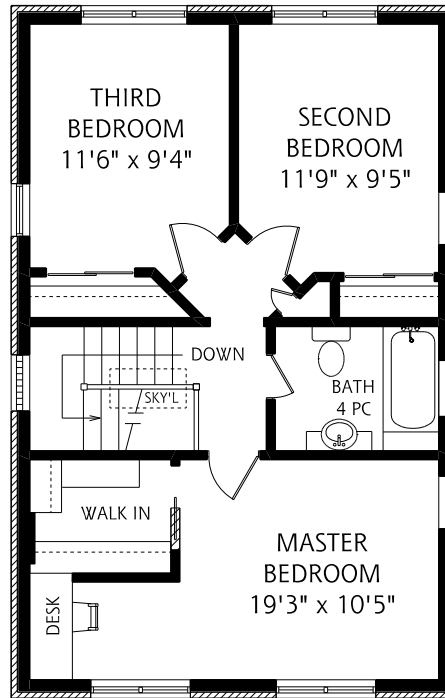

HEAPS ESTRIN

REAL ESTATE TEAM

188 Moore Avenue

MAIN FLOOR
865 SQUARE FEET

SECOND FLOOR
695 SQUARE FEET

ALL MEASUREMENTS SHOULD BE CONSIDERED APPROXIMATE

LOWER LEVEL
825 SQUARE FEET