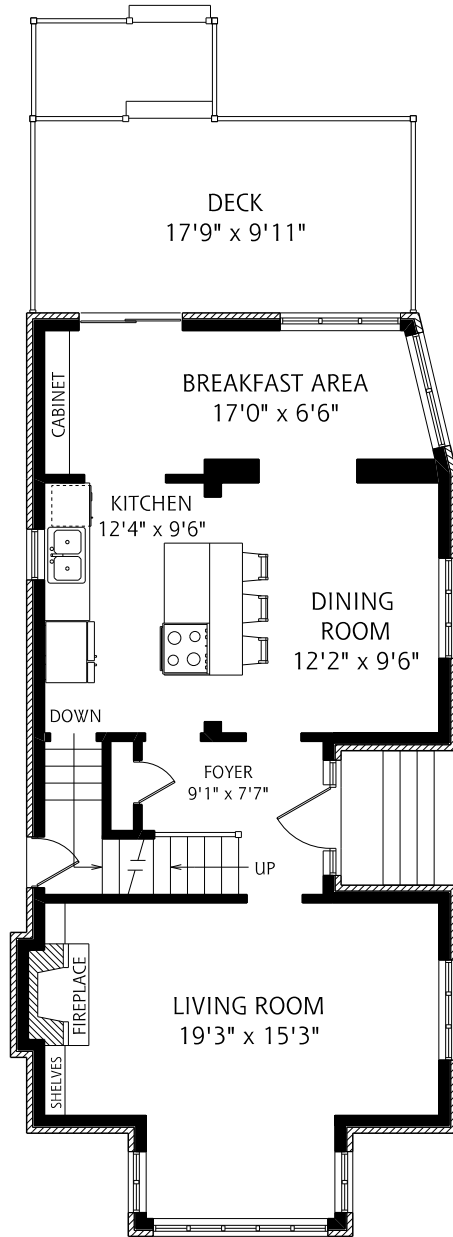

HEAPS ESTRIN

REAL ESTATE TEAM

188 Moore Avenue

MAIN FLOOR
865 SQUARE FEET

SECOND FLOOR
695 SQUARE FEET

ALL MEASUREMENTS SHOULD BE CONSIDERED APPROXIMATE

LOWER LEVEL
825 SQUARE FEET