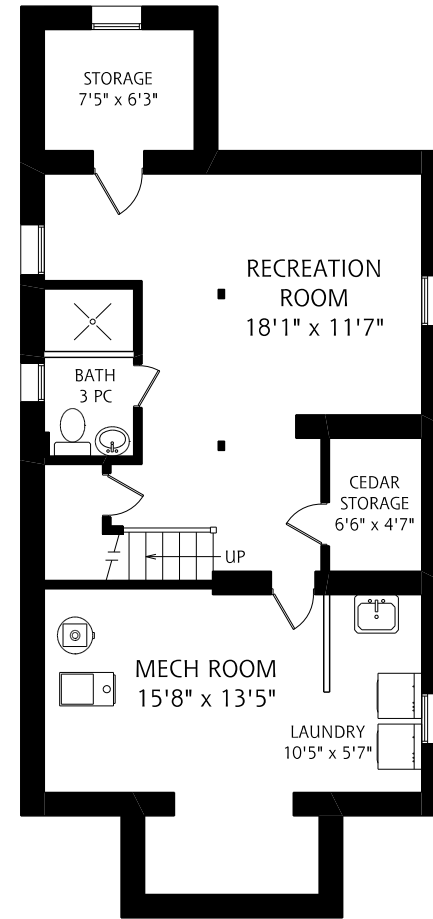

HEAPS ESTRIN

REAL ESTATE TEAM

188 Moore Avenue

MAIN FLOOR
865 SQUARE FEET

SECOND FLOOR
695 SQUARE FEET

ALL MEASUREMENTS SHOULD BE CONSIDERED APPROXIMATE

LOWER LEVEL
825 SQUARE FEET