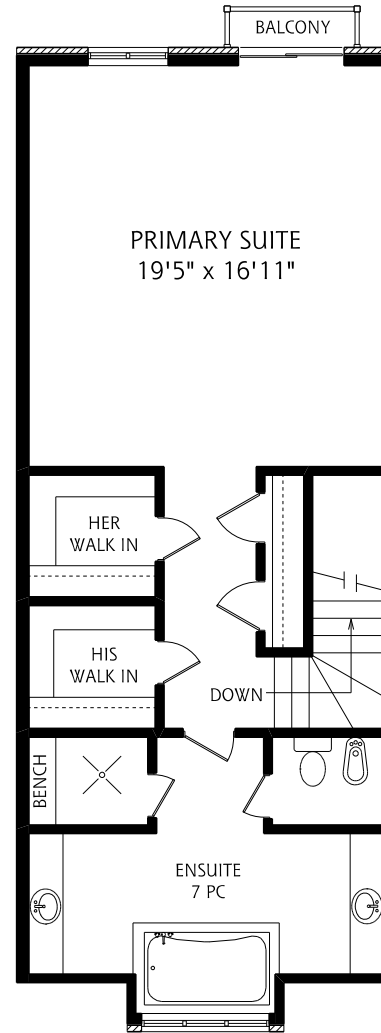

HEAPS ESTRIN

REAL ESTATE TEAM

209B Randolph Road

MAIN FLOOR
880 SQUARE FEET

SECOND FLOOR
865 SQUARE FEET

THIRD FLOOR
840 SQUARE FEET

LOWER LEVEL
470 SQUARE FEET

ALL MEASUREMENTS SHOULD BE CONSIDERED APPROXIMATE