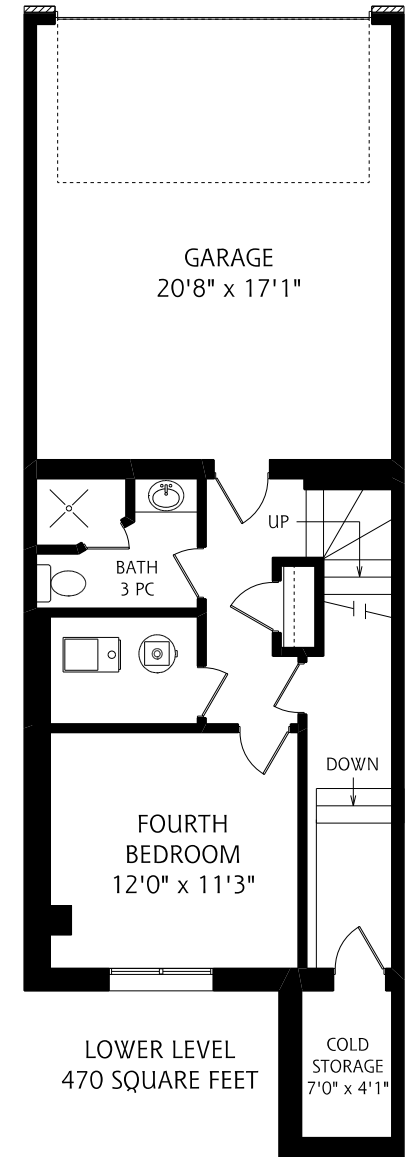

HEAPS ESTRIN

REAL ESTATE TEAM

209B Randolph Road

MAIN FLOOR
880 SQUARE FEET

SECOND FLOOR
865 SQUARE FEET

THIRD FLOOR
840 SQUARE FEET

LOWER LEVEL
470 SQUARE FEET

ALL MEASUREMENTS SHOULD BE CONSIDERED APPROXIMATE