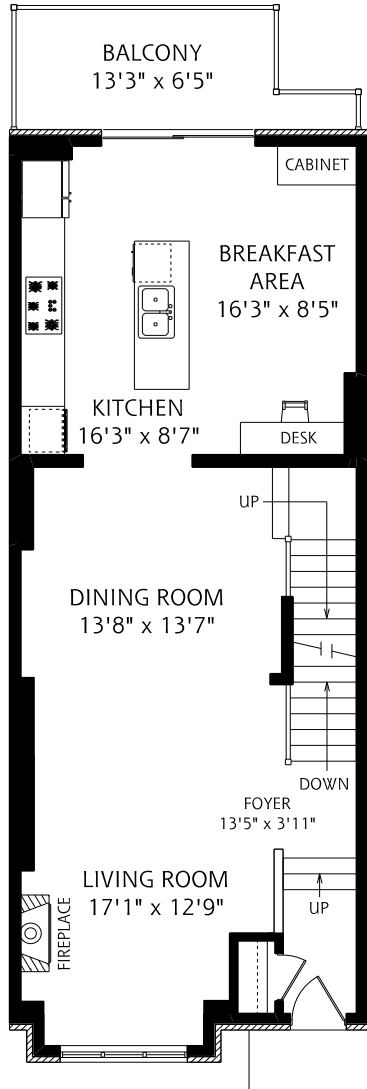

HEAPS ESTRIN

REAL ESTATE TEAM

209B Randolph Road

MAIN FLOOR
880 SQUARE FEET

SECOND FLOOR
865 SQUARE FEET

THIRD FLOOR
840 SQUARE FEET

LOWER LEVEL
470 SQUARE FEET

ALL MEASUREMENTS SHOULD BE CONSIDERED APPROXIMATE