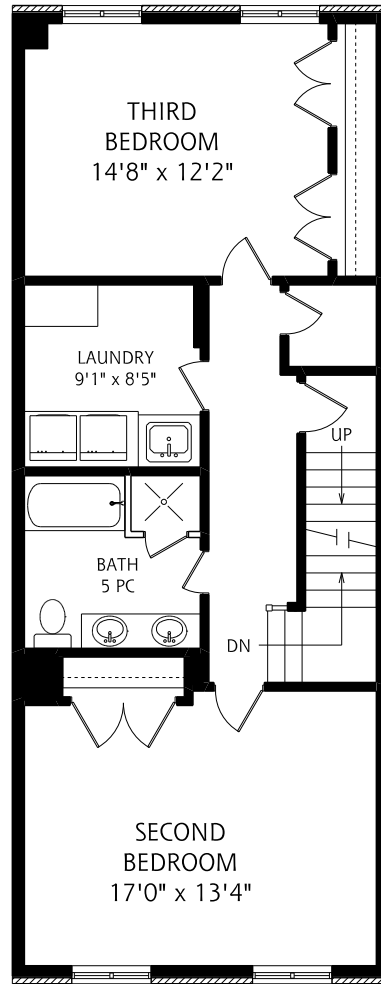

HEAPS ESTRIN

REAL ESTATE TEAM

209B Randolph Road

MAIN FLOOR
880 SQUARE FEET

SECOND FLOOR
865 SQUARE FEET

THIRD FLOOR
840 SQUARE FEET

LOWER LEVEL
470 SQUARE FEET

ALL MEASUREMENTS SHOULD BE CONSIDERED APPROXIMATE