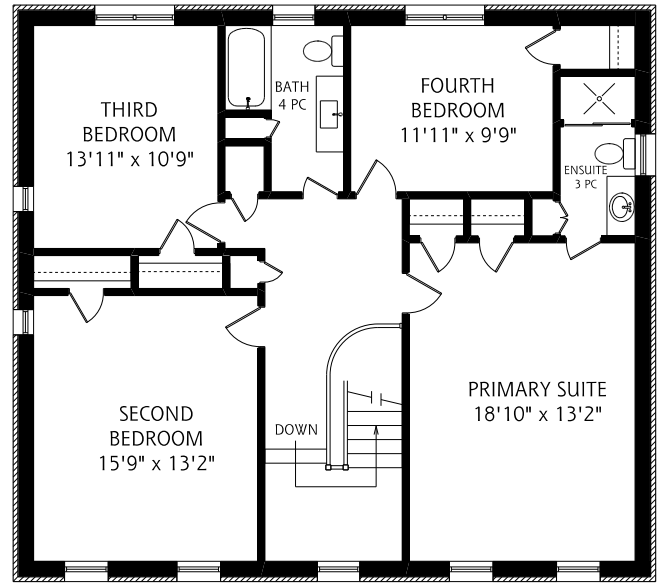

HEAPS ESTRIN

REAL ESTATE TEAM

335 Lytton Boulevard

MAIN FLOOR
1,305 SQUARE FEET

ALL MEASUREMENTS SHOULD BE CONSIDERED APPROXIMATE

SECOND FLOOR
1,295 SQUARE FEET

LOWER LEVEL
1,300 SQUARE FEET