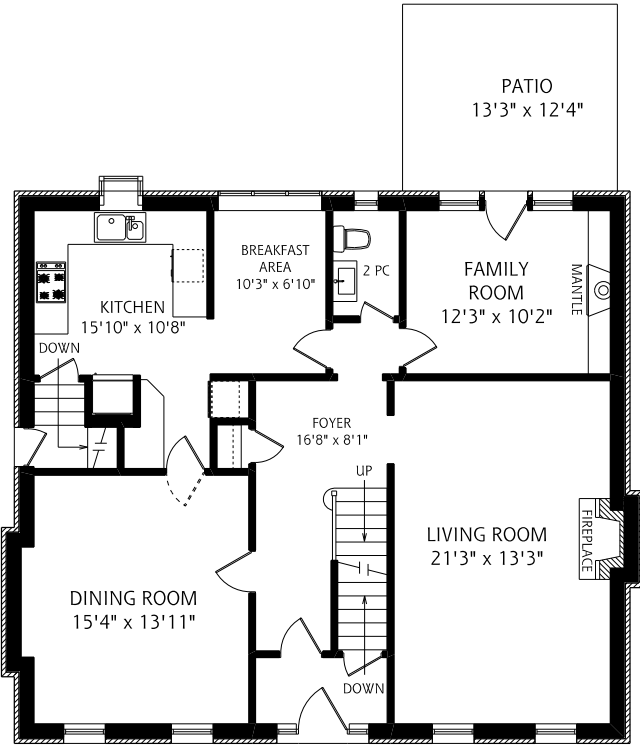

HEAPS ESTRIN

REAL ESTATE TEAM

335 Lytton Boulevard

MAIN FLOOR
1,305 SQUARE FEET

ALL MEASUREMENTS SHOULD BE CONSIDERED APPROXIMATE

SECOND FLOOR
1,295 SQUARE FEET

LOWER LEVEL
1,300 SQUARE FEET