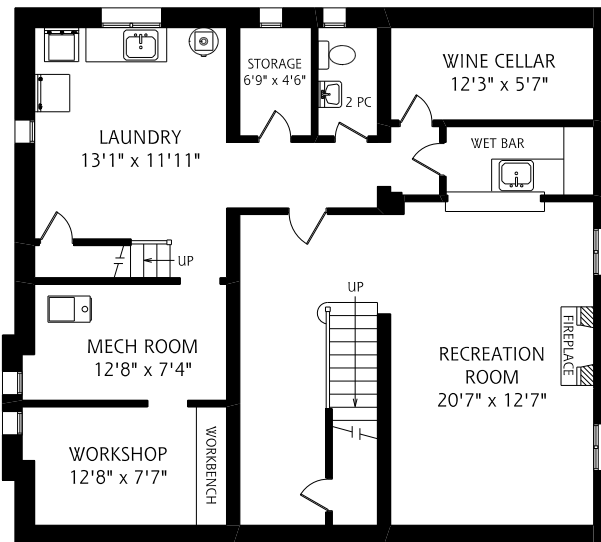

HEAPS ESTRIN

REAL ESTATE TEAM

335 Lytton Boulevard

MAIN FLOOR
1,305 SQUARE FEET

ALL MEASUREMENTS SHOULD BE CONSIDERED APPROXIMATE

SECOND FLOOR
1,295 SQUARE FEET

LOWER LEVEL
1,300 SQUARE FEET