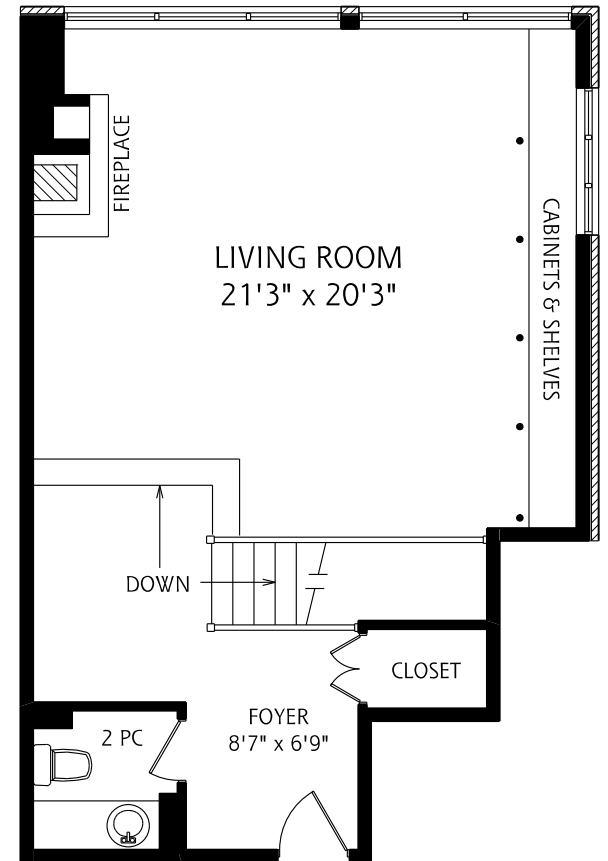

HEAPS ESTRIN

REAL ESTATE TEAM

40 Oaklands Avenue, Suite 301

MAIN FLOOR
1,620 SQUARE FEET

ALL MEASUREMENTS SHOULD BE CONSIDERED APPROXIMATE

SECOND FLOOR
695 SQUARE FEET