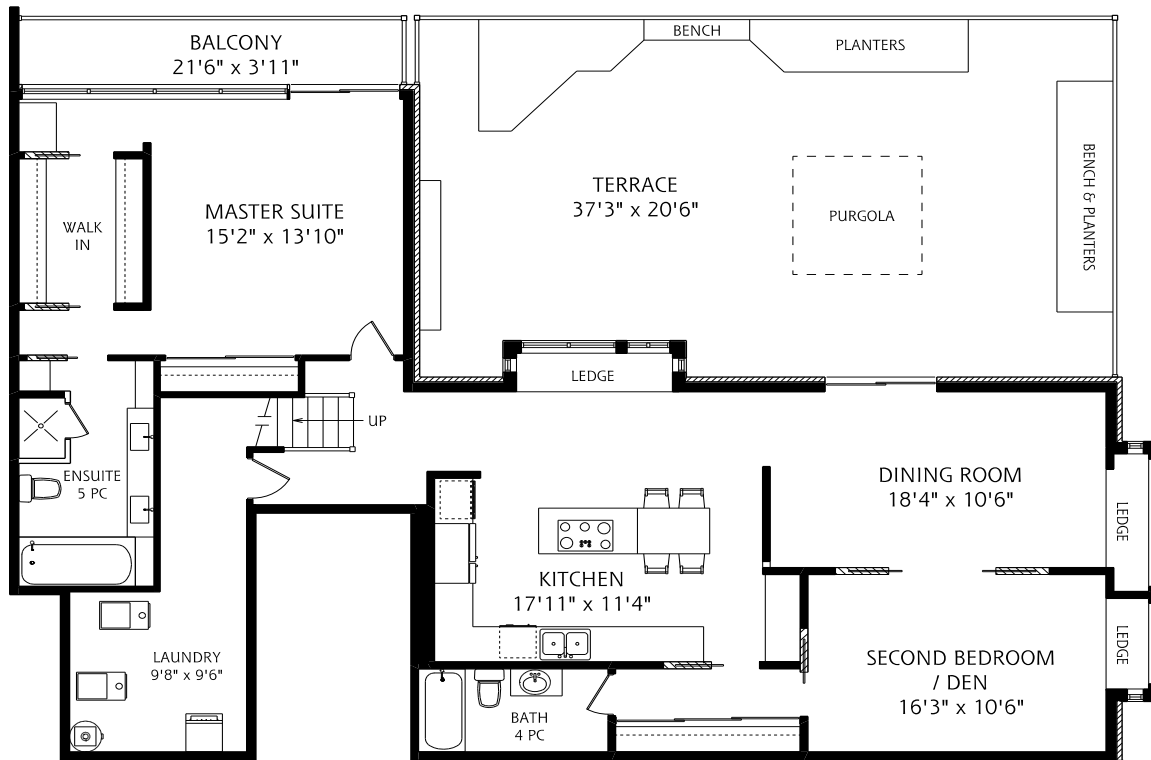

HEAPS ESTRIN

REAL ESTATE TEAM

40 Oaklands Avenue, Suite 301

MAIN FLOOR
1,620 SQUARE FEET

ALL MEASUREMENTS SHOULD BE CONSIDERED APPROXIMATE

SECOND FLOOR
695 SQUARE FEET