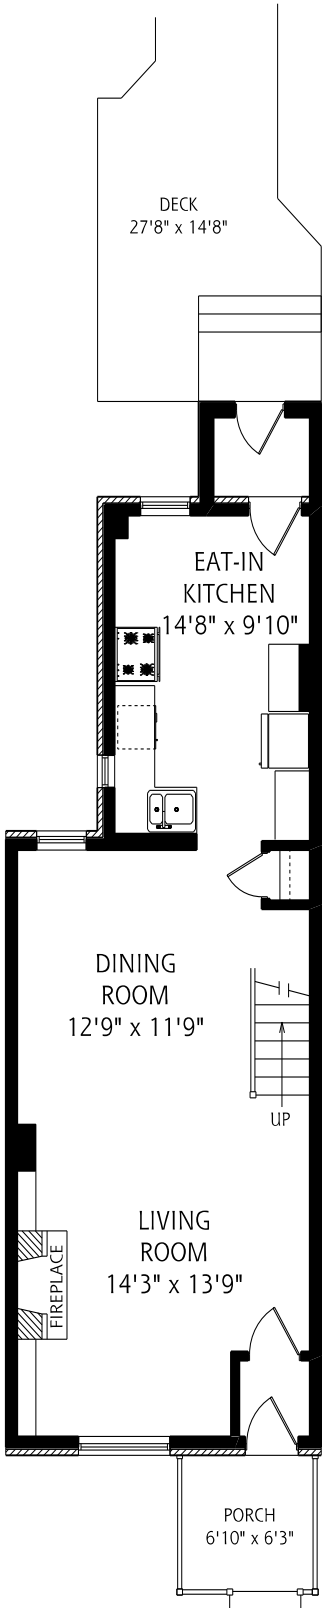

HEAPS ESTRIN

REAL ESTATE TEAM

464 Roxton Rd

MAIN FLOOR
660 SQUARE FEET

SECOND FLOOR
640 SQUARE FEET

THIRD FLOOR
435 SQUARE FEET

LOWER LEVEL
680 SQUARE FEET

ALL MEASUREMENTS SHOULD BE CONSIDERED APPROXIMATE