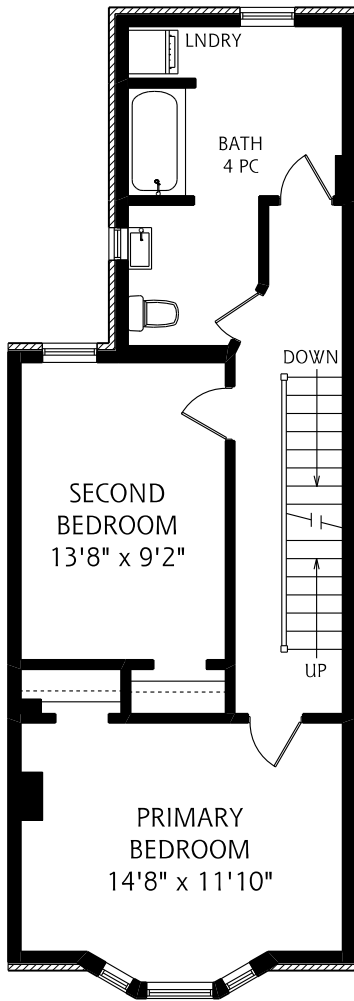

HEAPS ESTRIN

REAL ESTATE TEAM

464 Roxton Rd

MAIN FLOOR
660 SQUARE FEET

SECOND FLOOR
640 SQUARE FEET

THIRD FLOOR
435 SQUARE FEET

LOWER LEVEL
680 SQUARE FEET

ALL MEASUREMENTS SHOULD BE CONSIDERED APPROXIMATE