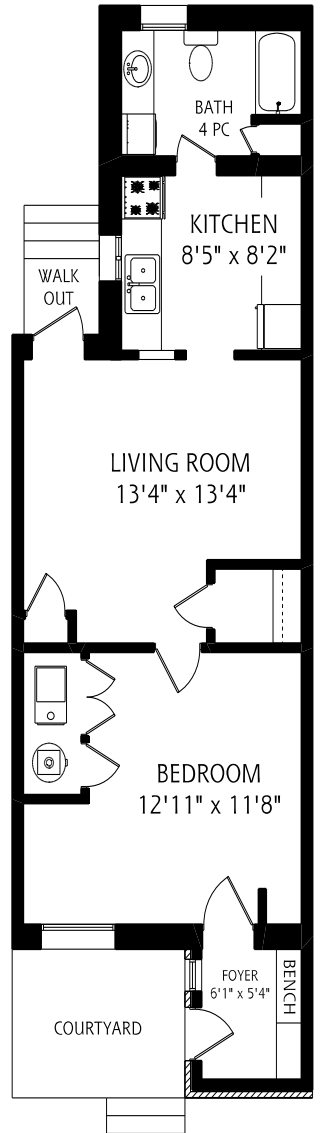

HEAPS ESTRIN

REAL ESTATE TEAM

464 Roxton Rd

MAIN FLOOR
660 SQUARE FEET

SECOND FLOOR
640 SQUARE FEET

THIRD FLOOR
435 SQUARE FEET

LOWER LEVEL
680 SQUARE FEET

ALL MEASUREMENTS SHOULD BE CONSIDERED APPROXIMATE