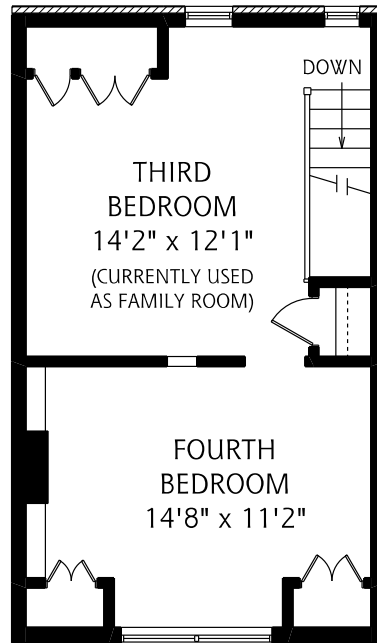

HEAPS ESTRIN

REAL ESTATE TEAM

464 Roxton Rd

MAIN FLOOR
660 SQUARE FEET

SECOND FLOOR
640 SQUARE FEET

THIRD FLOOR
435 SQUARE FEET

LOWER LEVEL
680 SQUARE FEET

ALL MEASUREMENTS SHOULD BE CONSIDERED APPROXIMATE