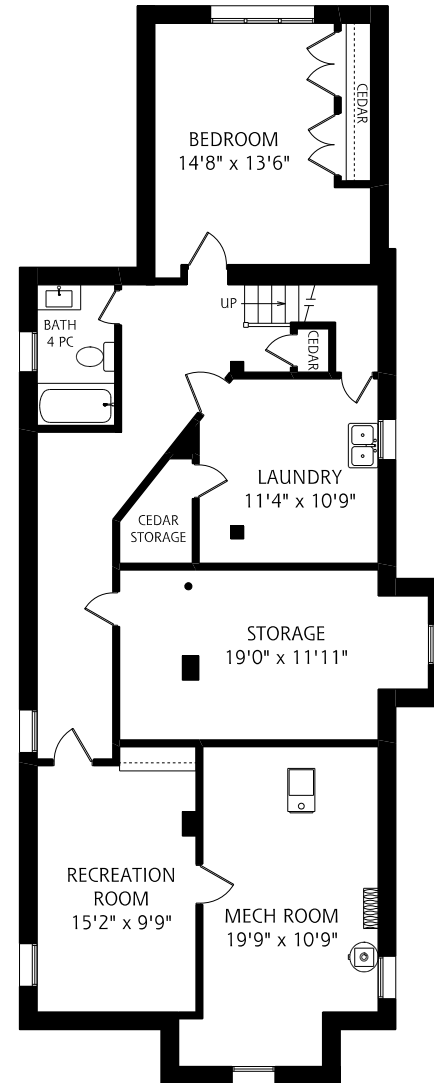

LOWER LEVEL
1,405 SQUARE FEET