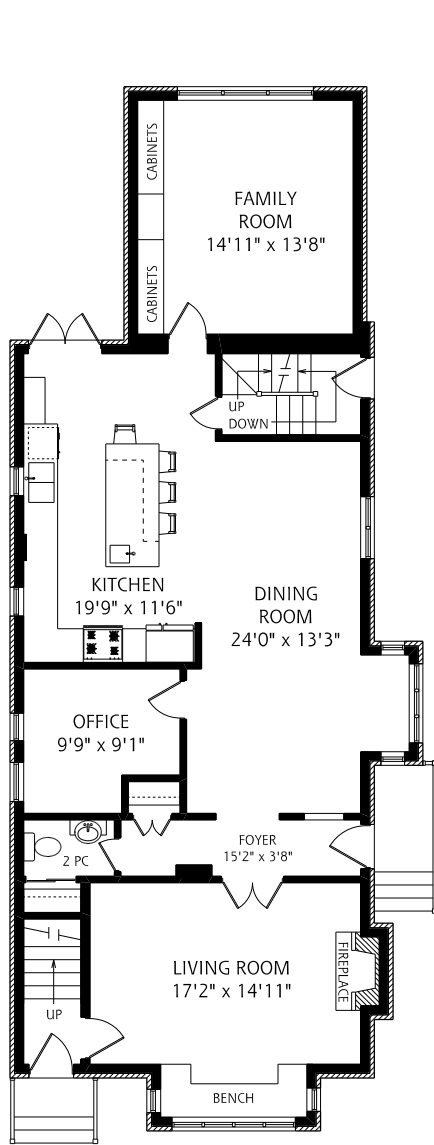

HEAPS ESTRIN

REAL ESTATE TEAM

5 Wilberton Road

MAIN FLOOR
1,415 SQUARE FEET