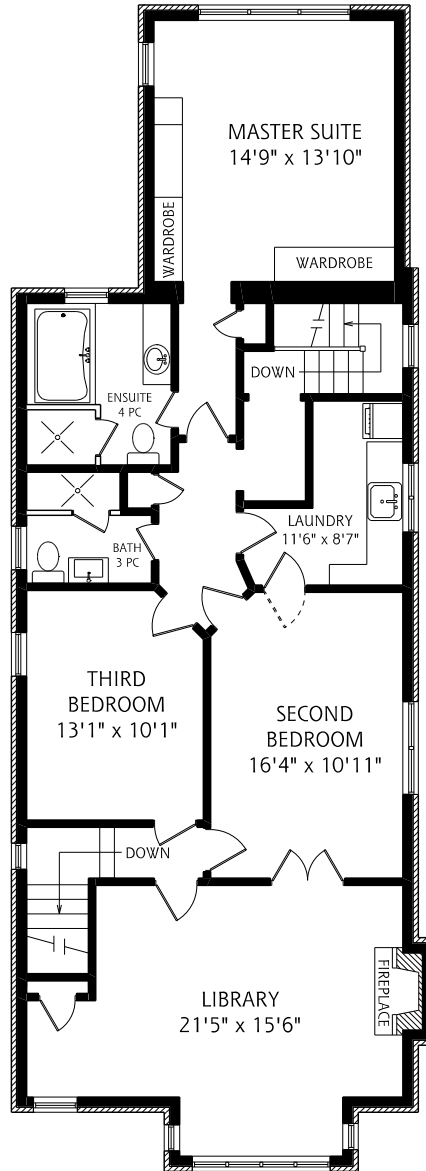

SECOND FLOOR
1,390 SQUARE FEET