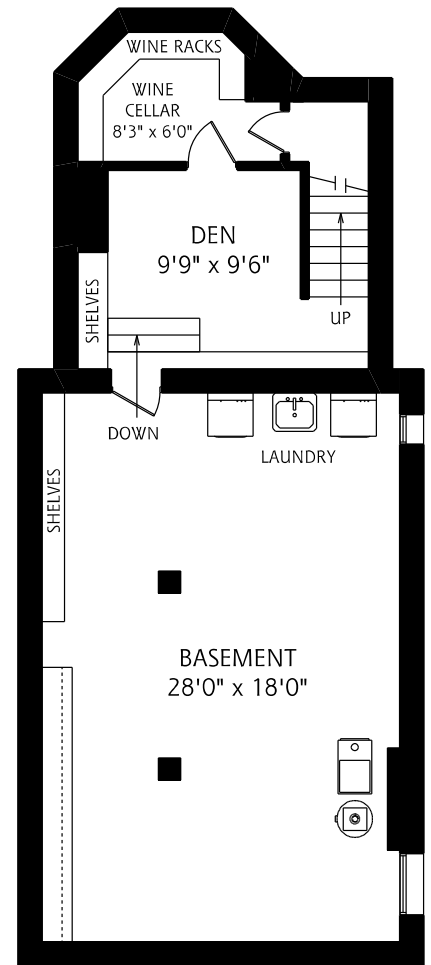

HEAPS ESTRIN

REAL ESTATE TEAM

53 Moore Avenue

MAIN FLOOR
885 SQUARE FEET

SECOND FLOOR
595 SQUARE FEET

LOWER LEVEL
870 SQUARE FEET