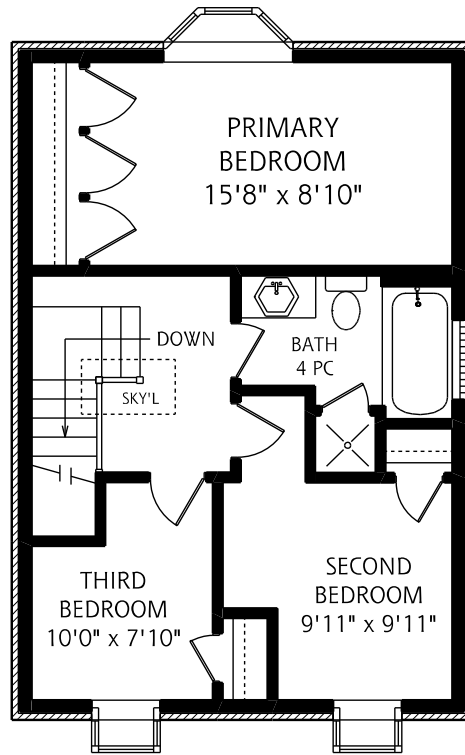

HEAPS ESTRIN

REAL ESTATE TEAM

53 Moore Avenue

MAIN FLOOR
885 SQUARE FEET

SECOND FLOOR
595 SQUARE FEET

LOWER LEVEL
870 SQUARE FEET