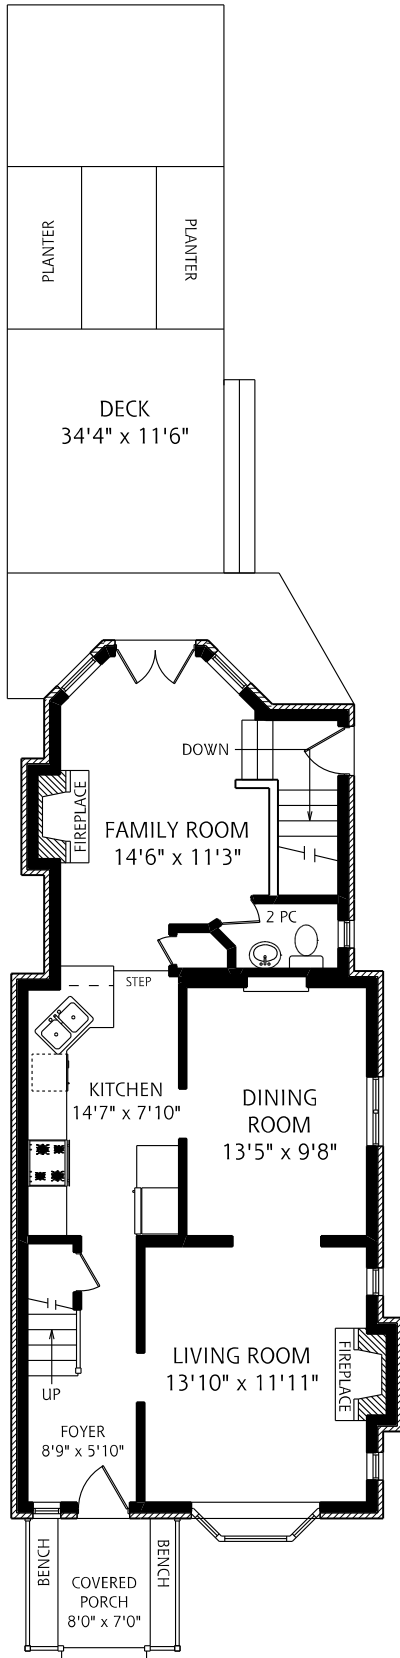

HEAPS ESTRIN

REAL ESTATE TEAM

53 Moore Avenue

MAIN FLOOR
885 SQUARE FEET

SECOND FLOOR
595 SQUARE FEET

LOWER LEVEL
870 SQUARE FEET