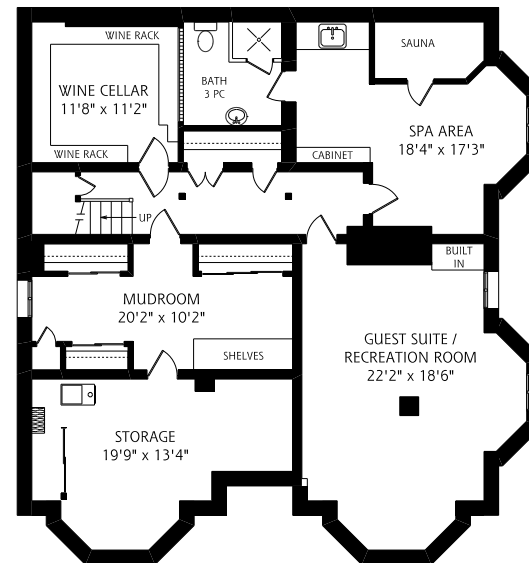

HEAPS ESTRIN

REAL ESTATE TEAM

73 Chestnut Park

MAIN FLOOR
1,690 SQUARE FEET
ALL MEASUREMENTS SHOULD BE CONSIDERED APPROXIMATE
3' FOOT SCALE

THIRD FLOOR
1,120 SQUARE FEET

SECOND FLOOR
1,650 SQUARE FEET

LOWER LEVEL
1,690 SQUARE FEET