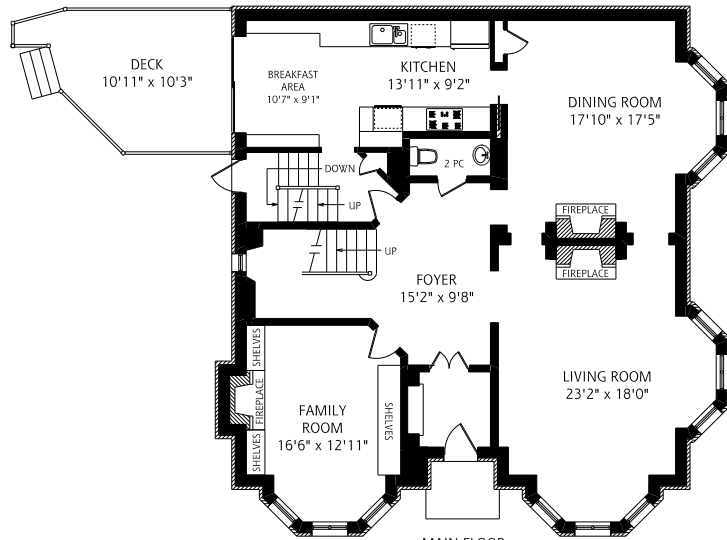

HEAPS ESTRIN

REAL ESTATE TEAM

73 Chestnut Park

MAIN FLOOR
1,690 SQUARE FEET
ALL MEASUREMENTS SHOULD BE CONSIDERED APPROXIMATE
3' FOOT SCALE

THIRD FLOOR
1,120 SQUARE FEET

SECOND FLOOR
1,650 SQUARE FEET

LOWER LEVEL
1,690 SQUARE FEET