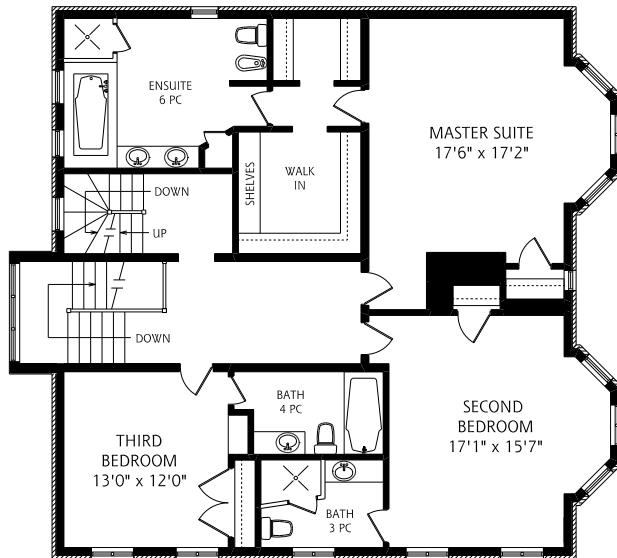

HEAPS ESTRIN

REAL ESTATE TEAM

73 Chestnut Park

MAIN FLOOR
1,690 SQUARE FEET
ALL MEASUREMENTS SHOULD BE CONSIDERED APPROXIMATE
3' FOOT SCALE

THIRD FLOOR
1,120 SQUARE FEET

SECOND FLOOR
1,650 SQUARE FEET

LOWER LEVEL
1,690 SQUARE FEET