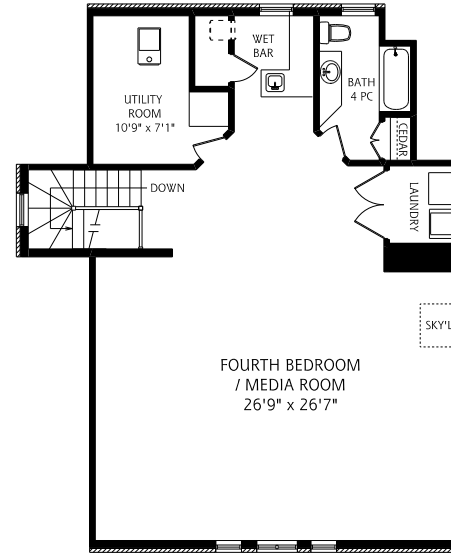

HEAPS ESTRIN

REAL ESTATE TEAM

73 Chestnut Park

MAIN FLOOR
1,690 SQUARE FEET
ALL MEASUREMENTS SHOULD BE CONSIDERED APPROXIMATE
3' FOOT SCALE

THIRD FLOOR
1,120 SQUARE FEET

SECOND FLOOR
1,650 SQUARE FEET

LOWER LEVEL
1,690 SQUARE FEET