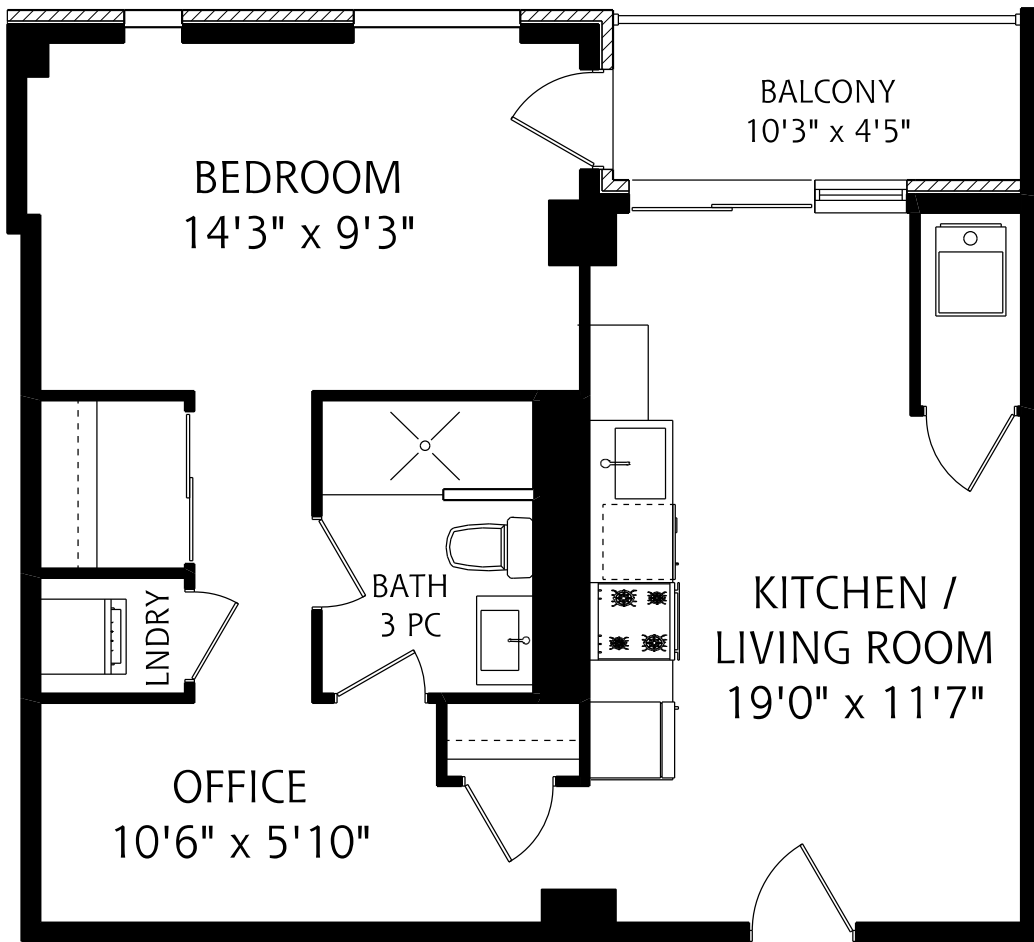

HEAPS ESTRIN

REAL ESTATE TEAM

109 Wolseley Street

Suite 502

625 SQUARE FEET

ALL MEASUREMENTS SHOULD BE CONSIDERED APPROXIMATE