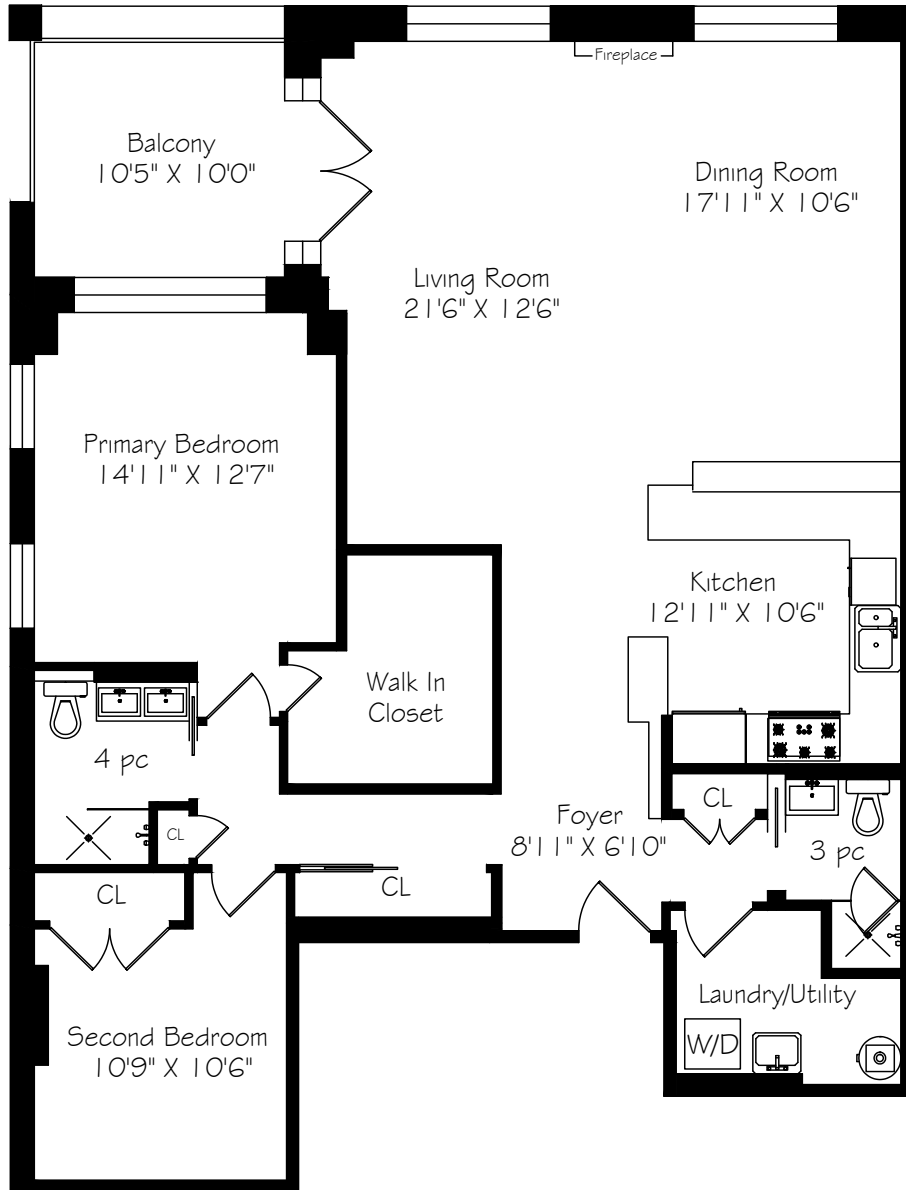

HEAPS ESTRIN

REAL ESTATE TEAM

21 Shaftesbury Avenue

Suite 206

Suite 206
1540 Square Feet

Measurements and Calculations are approximate
To be used as guidelines only