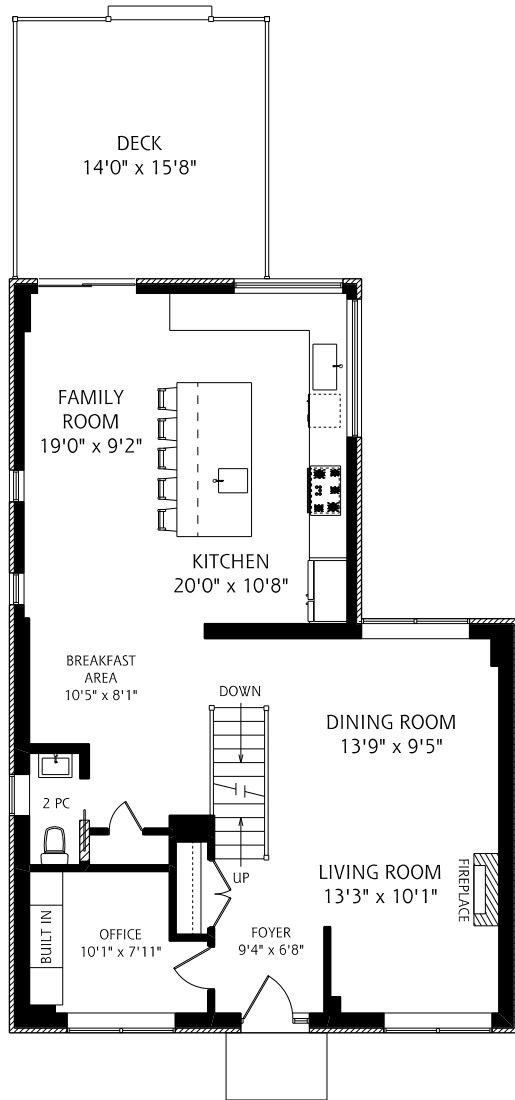

HEAPS ESTRIN

REAL ESTATE TEAM

33 Shaver Avenue N

MAIN FLOOR
1,210 SQUARE FEET

SECOND FLOOR
1,210 SQUARE FEET

ALL MEASUREMENTS SHOULD BE CONSIDERED APPROXIMATE

LOWER LEVEL
1,210 SQUARE FEET