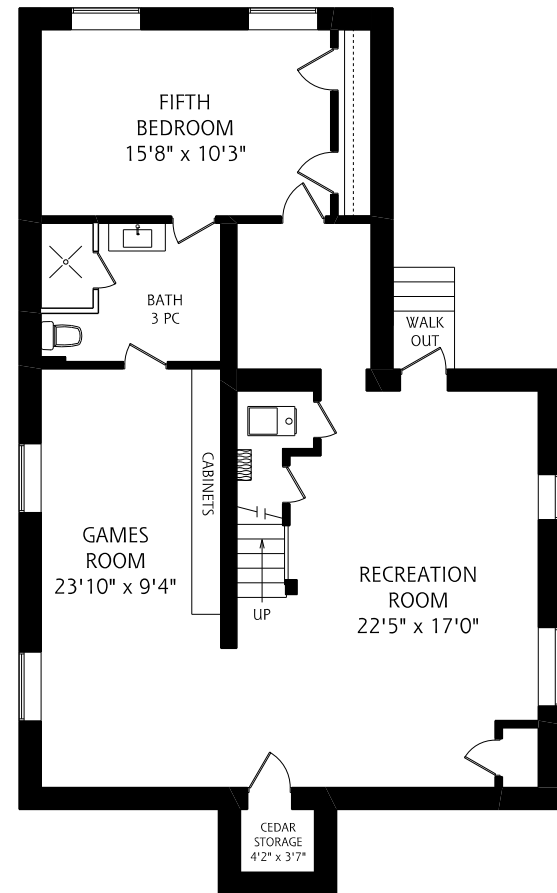

HEAPS ESTRIN

REAL ESTATE TEAM

33 Shaver Avenue N

MAIN FLOOR
1,210 SQUARE FEET

SECOND FLOOR
1,210 SQUARE FEET

ALL MEASUREMENTS SHOULD BE CONSIDERED APPROXIMATE

LOWER LEVEL
1,210 SQUARE FEET