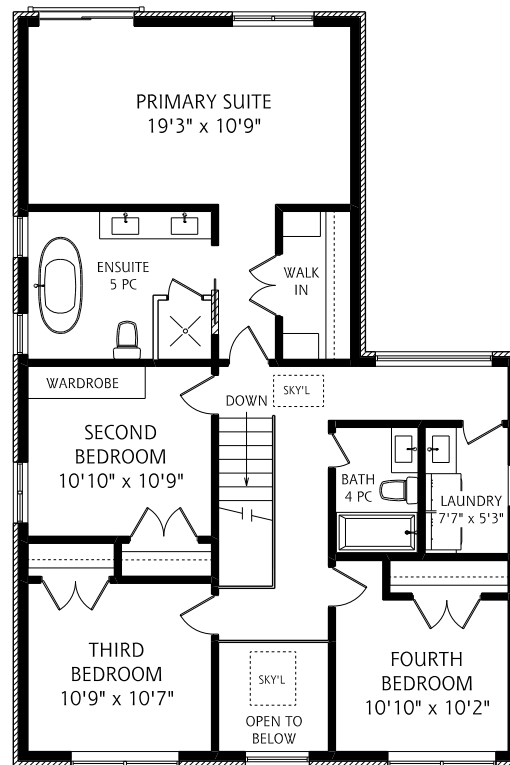

HEAPS ESTRIN

REAL ESTATE TEAM

33 Shaver Avenue N

MAIN FLOOR
1,210 SQUARE FEET

SECOND FLOOR
1,210 SQUARE FEET

ALL MEASUREMENTS SHOULD BE CONSIDERED APPROXIMATE

LOWER LEVEL
1,210 SQUARE FEET