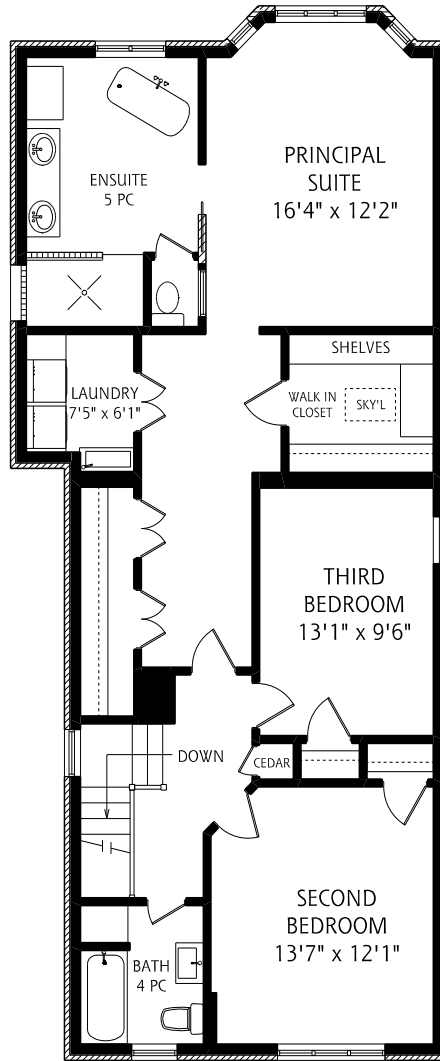

HEAPS ESTRIN

REAL ESTATE TEAM

12 Astor Avenue

MAIN FLOOR
1,260 SQUARE FEET

ALL MEASUREMENTS SHOULD BE CONSIDERED APPROXIMATE

SECOND FLOOR
1,225 SQUARE FEET

LOWER LEVEL
1,245 SQUARE FEET