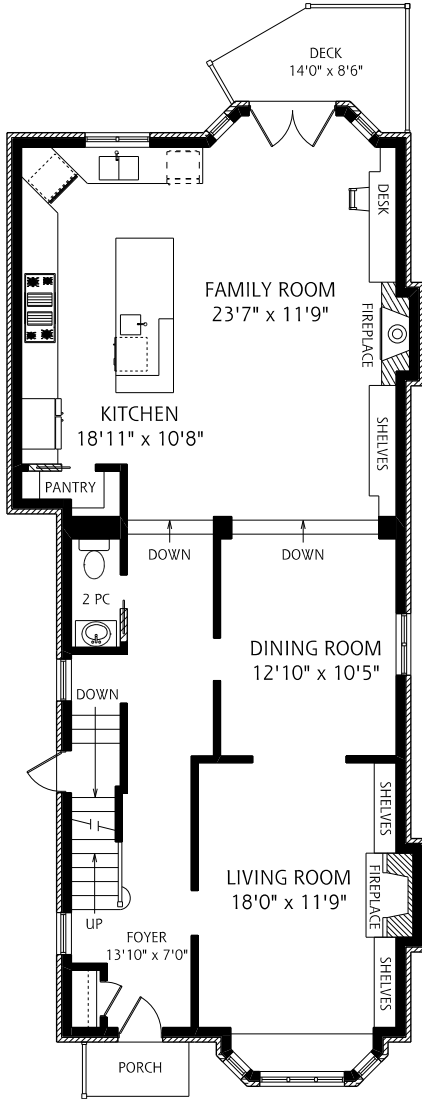

HEAPS ESTRIN

REAL ESTATE TEAM

12 Astor Avenue

MAIN FLOOR
1,260 SQUARE FEET

ALL MEASUREMENTS SHOULD BE CONSIDERED APPROXIMATE

SECOND FLOOR
1,225 SQUARE FEET

LOWER LEVEL
1,245 SQUARE FEET