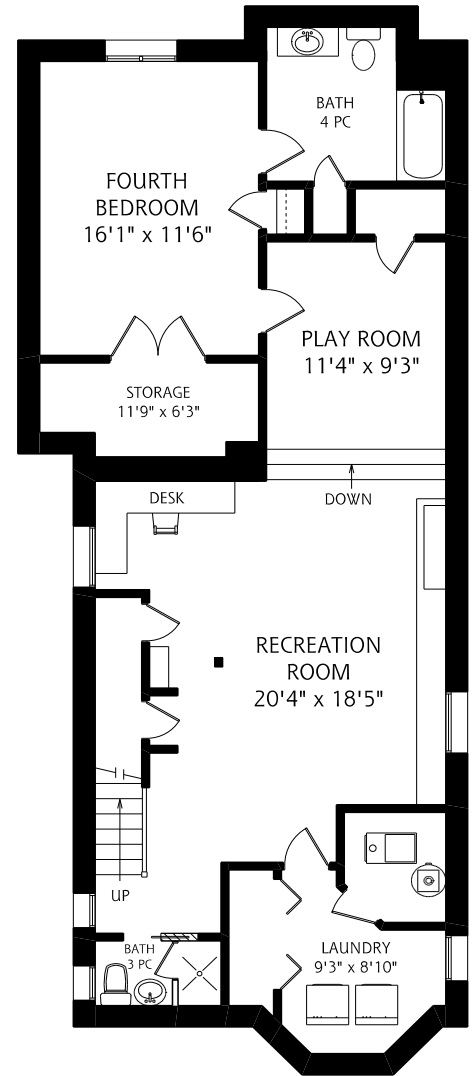

HEAPS ESTRIN

REAL ESTATE TEAM

12 Astor Avenue

MAIN FLOOR
1,260 SQUARE FEET

ALL MEASUREMENTS SHOULD BE CONSIDERED APPROXIMATE

SECOND FLOOR
1,225 SQUARE FEET

LOWER LEVEL
1,245 SQUARE FEET