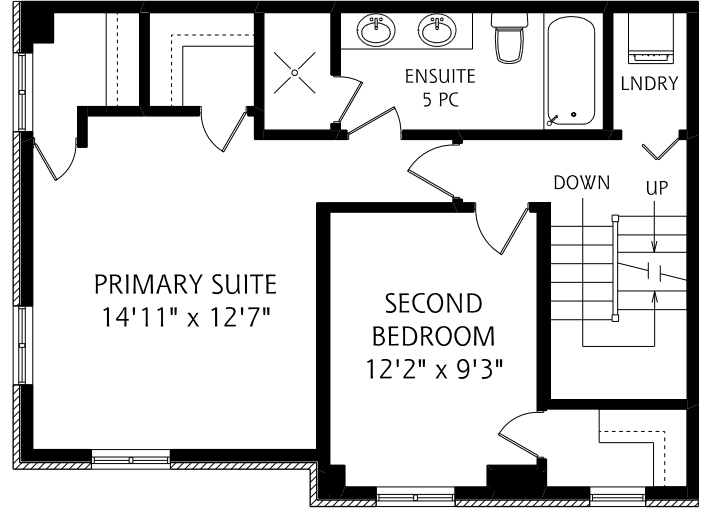

HEAPS ESTRIN

REAL ESTATE TEAM

180 Merton Street

TH1

MAIN FLOOR
645 SQUARE FEET

SECOND FLOOR
670 SQUARE FEET

THIRD FLOOR
535 SQUARE FEET

LOWER LEVEL
435 SQUARE FEET