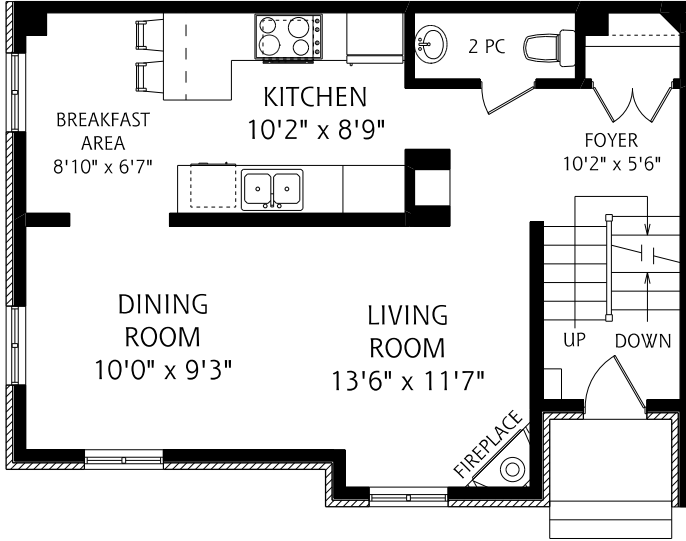

HEAPS ESTRIN

REAL ESTATE TEAM

180 Merton Street

TH1

MAIN FLOOR
645 SQUARE FEET

SECOND FLOOR
670 SQUARE FEET

THIRD FLOOR
535 SQUARE FEET

LOWER LEVEL
435 SQUARE FEET