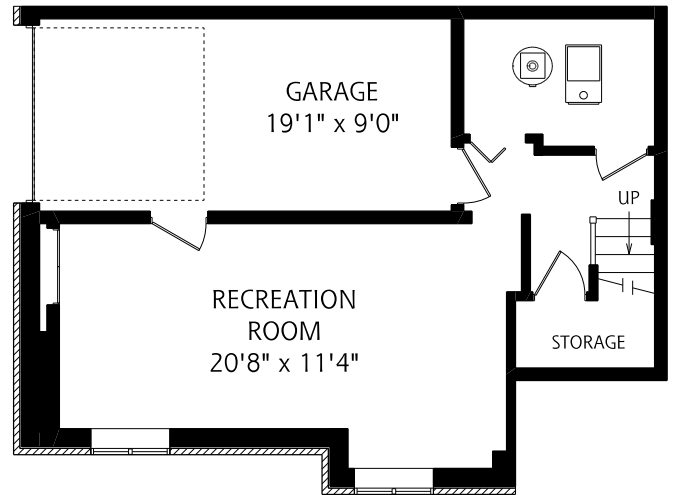

HEAPS ESTRIN

REAL ESTATE TEAM

180 Merton Street

TH1

MAIN FLOOR
645 SQUARE FEET

SECOND FLOOR
670 SQUARE FEET

THIRD FLOOR
535 SQUARE FEET

LOWER LEVEL
435 SQUARE FEET