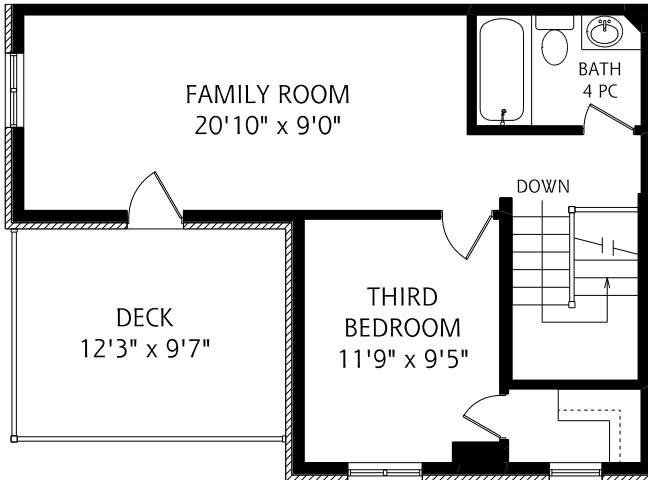

HEAPS ESTRIN

REAL ESTATE TEAM

180 Merton Street

TH1

MAIN FLOOR
645 SQUARE FEET

SECOND FLOOR
670 SQUARE FEET

THIRD FLOOR
535 SQUARE FEET

LOWER LEVEL
435 SQUARE FEET