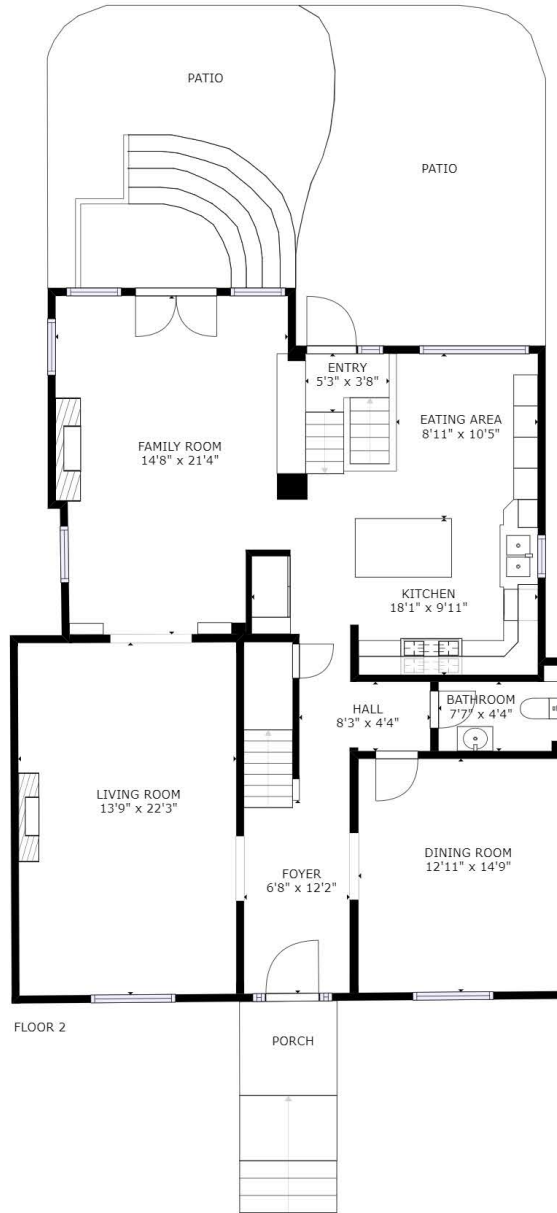

FLOOR 4

FLOOR 1

FLOOR 2

FLOOR 3

GROSS INTERNAL AREA  
 FLOOR 1: 859 sq ft, FLOOR 2: 1361 sq ft  
 FLOOR 3: 1170 sq ft, FLOOR 4: 454 sq ft  
 EXCLUDED AREAS: , REDUCED HEADROOM BELOW 1.5M: 40 sq ft  
 TOTAL: 3843 sq ft  
 SIZES AND DIMENSIONS ARE APPROXIMATE, ACTUAL MAY VARY.