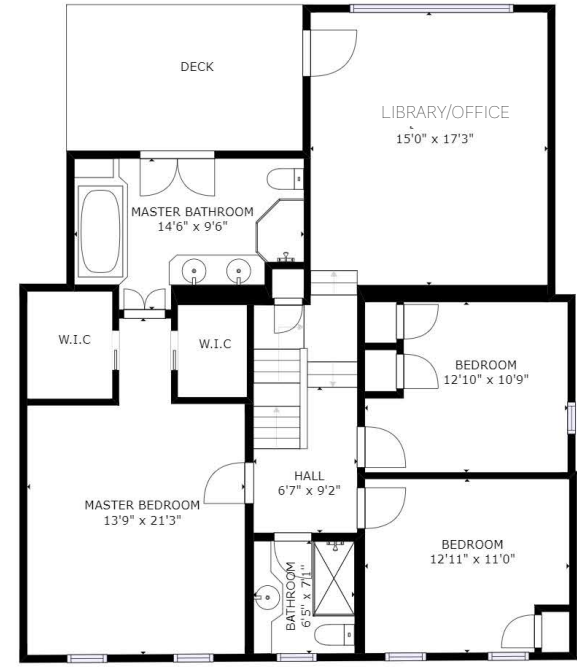

FLOOR 4

FLOOR 1

FLOOR 2

FLOOR 3

GROSS INTERNAL AREA  
 FLOOR 1: 859 sq ft, FLOOR 2: 1361 sq ft  
 FLOOR 3: 1170 sq ft, FLOOR 4: 454 sq ft  
 EXCLUDED AREAS: , REDUCED HEADROOM BELOW 1.5M: 40 sq ft  
 TOTAL: 3843 sq ft  
 SIZES AND DIMENSIONS ARE APPROXIMATE, ACTUAL MAY VARY.