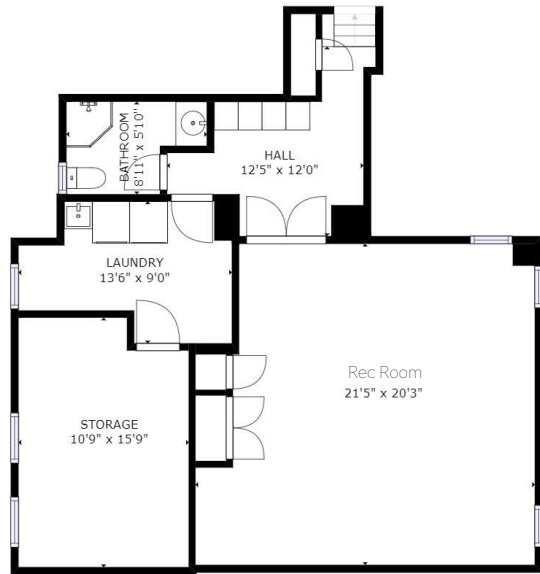

FLOOR 4

FLOOR 1

FLOOR 2

FLOOR 3

GROSS INTERNAL AREA  
 FLOOR 1: 859 sq ft, FLOOR 2: 1361 sq ft  
 FLOOR 3: 1170 sq ft, FLOOR 4: 454 sq ft  
 EXCLUDED AREAS: , REDUCED HEADROOM BELOW 1.5M: 40 sq ft  
 TOTAL: 3843 sq ft  
 SIZES AND DIMENSIONS ARE APPROXIMATE, ACTUAL MAY VARY.