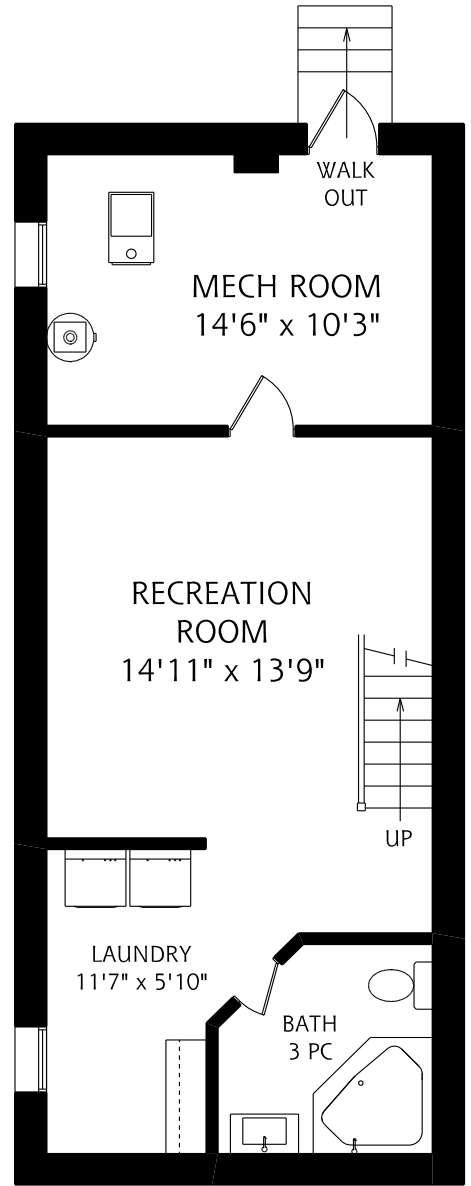

HEAPS ESTRIN

REAL ESTATE TEAM

57 Condor Avenue

MAIN FLOOR
670 SQUARE FEET

SECOND FLOOR
680 SQUARE FEET

LOWER LEVEL
670 SQUARE FEET

ALL MEASUREMENTS SHOULD BE CONSIDERED APPROXIMATE