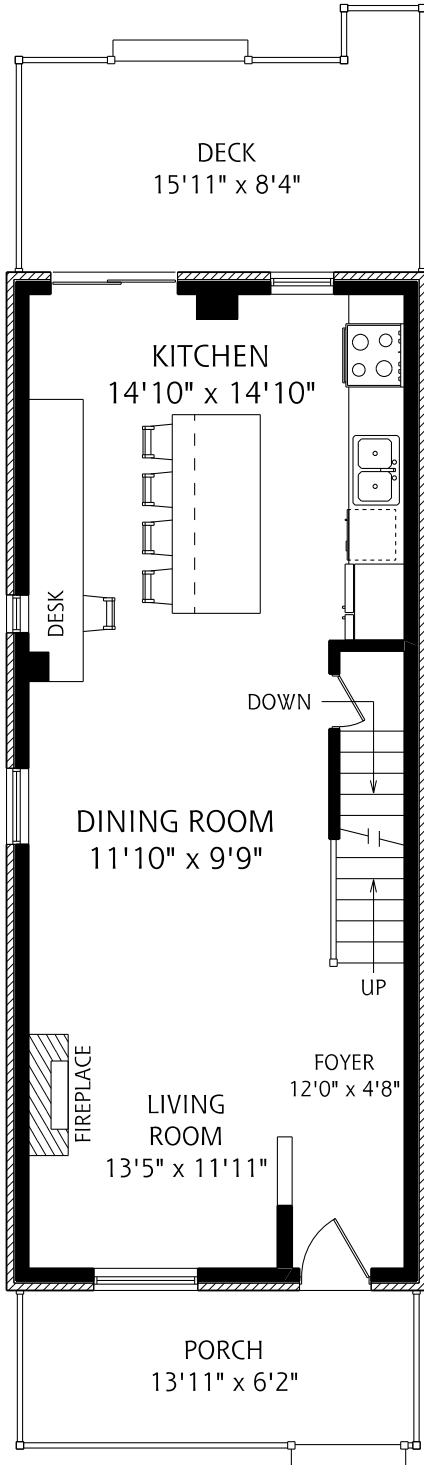

HEAPS ESTRIN

REAL ESTATE TEAM

57 Condor Avenue

MAIN FLOOR
670 SQUARE FEET

SECOND FLOOR
680 SQUARE FEET

LOWER LEVEL
670 SQUARE FEET

ALL MEASUREMENTS SHOULD BE CONSIDERED APPROXIMATE