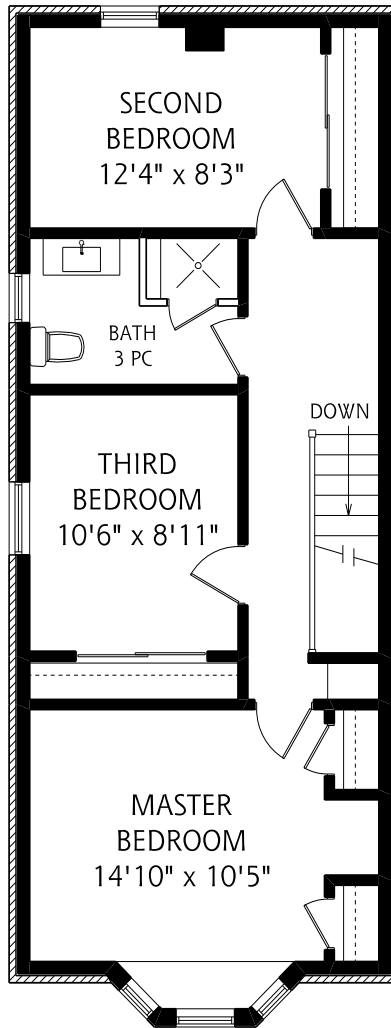

HEAPS ESTRIN

REAL ESTATE TEAM

57 Condor Avenue

MAIN FLOOR
670 SQUARE FEET

SECOND FLOOR
680 SQUARE FEET

LOWER LEVEL
670 SQUARE FEET

ALL MEASUREMENTS SHOULD BE CONSIDERED APPROXIMATE