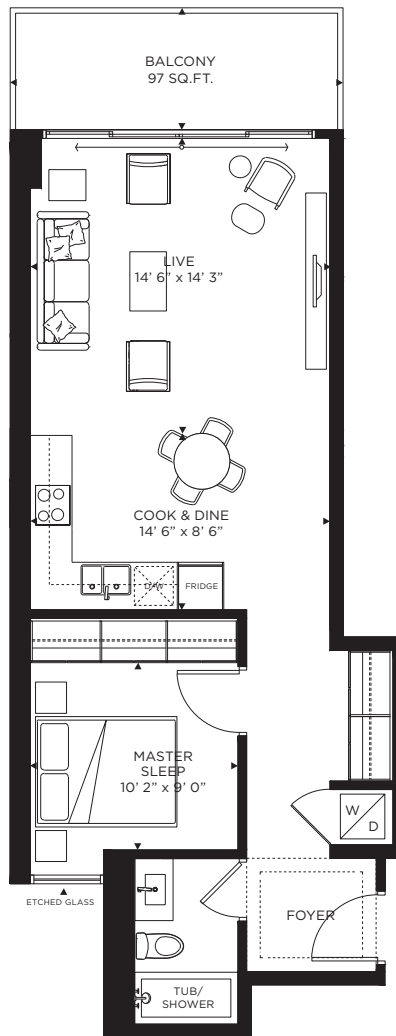

Suite 303

ANNEX
— COLLECTION —

1 Bedroom

Interior: 690 sq. ft. | Balcony: 97 sq. ft.

THE
PERRY

LEVEL 3-4